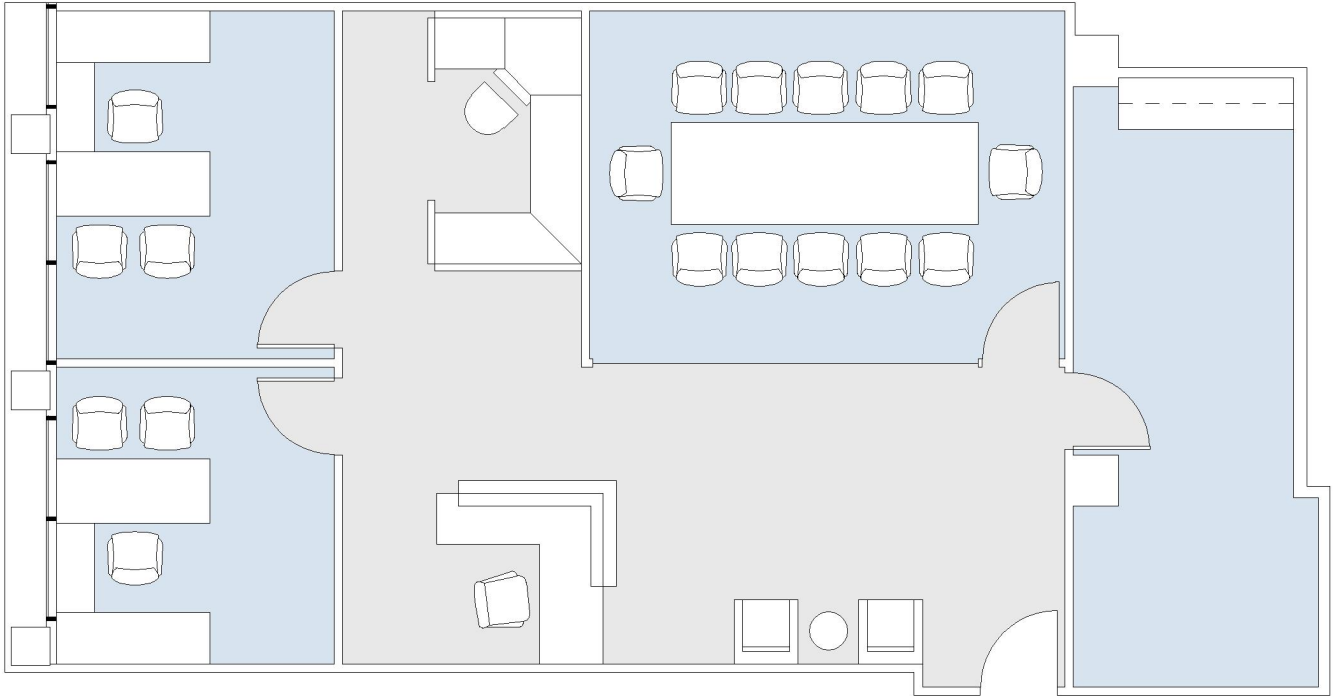

1901

SUITE 915 | 1,545 RSF

CENTURY CITY

AVENUE OF THE STARS

SUITE CONFIGURATION

OFFICES:	2
CONFERENCE ROOM:	1
RECEPTION:	1
STORAGE / SERVER ROOM:	1

NOT TO SCALE
FURNITURE NOT INCLUDED

For more information, please contact: