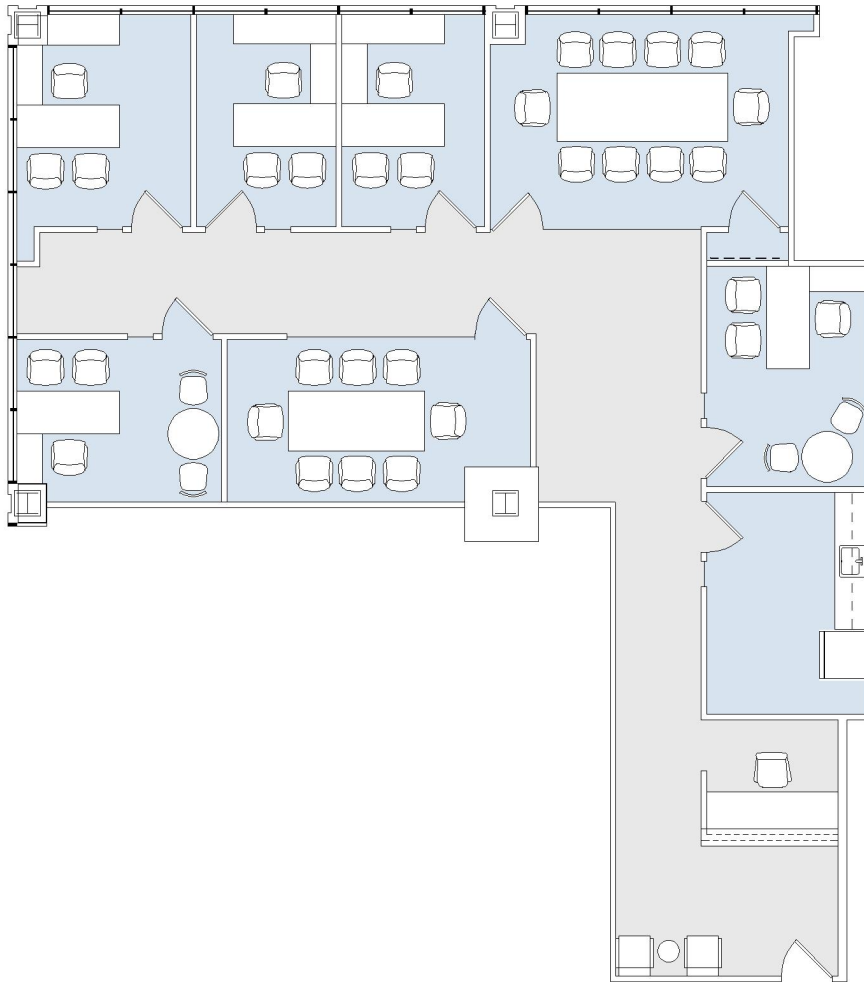

10880

WILSHIRE

SUITE 590 | 2,237 RSF

WESTWOOD

SUITE CONFIGURATION

OFFICES:	5
CONFERENCE ROOM:	2
RECEPTION:	1
KITCHEN:	1
IT CLOSET:	1

NOT TO SCALE
FURNITURE NOT INCLUDED

For more information, please contact: