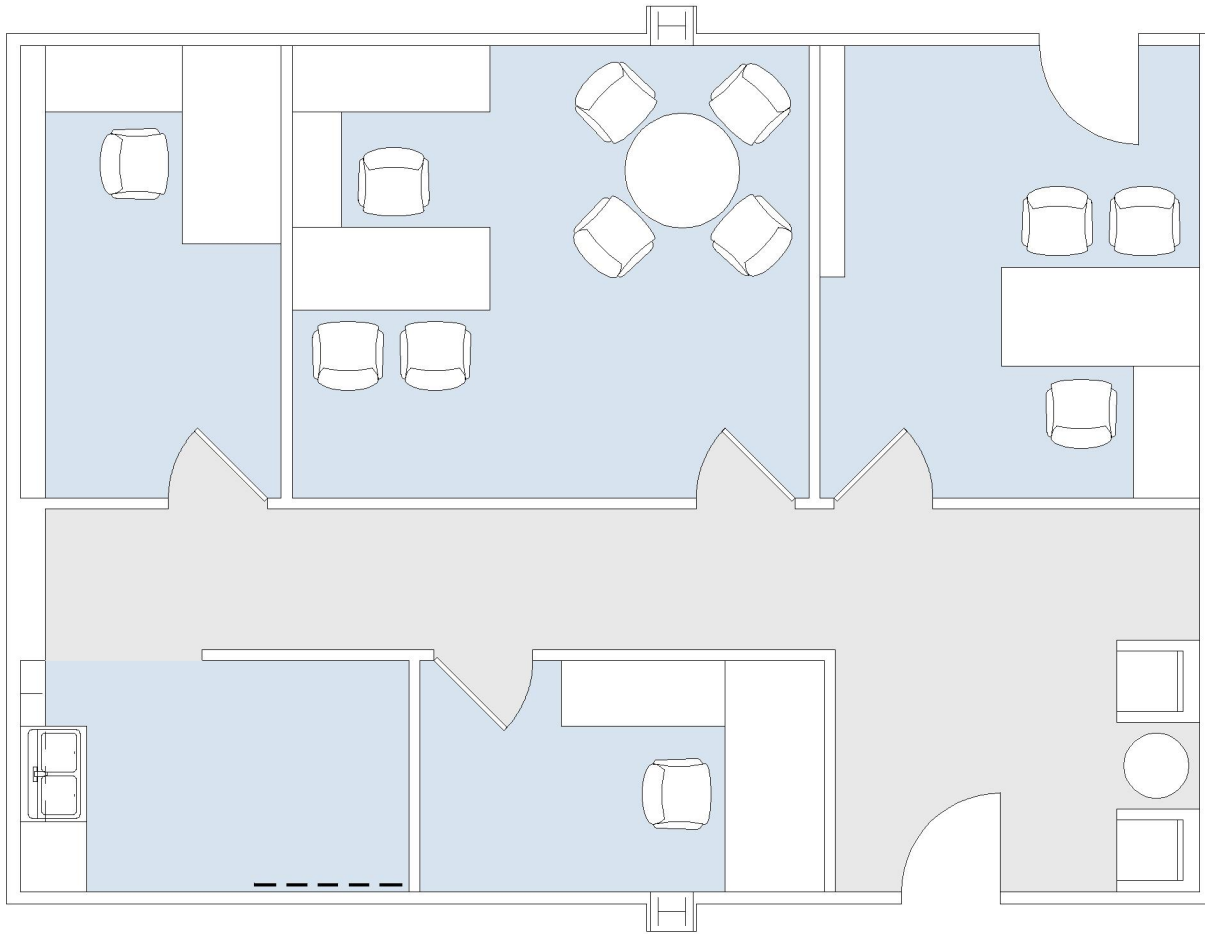

11704

BARRINGTON PLAZA - COMMERCIAL

SUITE 210 | 1,166 RSF

BRENTWOOD-WILSHIRE

WILSHIRE

SUITE CONFIGURATION

OFFICES:	4
RECEPTION:	1
KITCHEN:	1

NOT TO SCALE
FURNITURE NOT INCLUDED