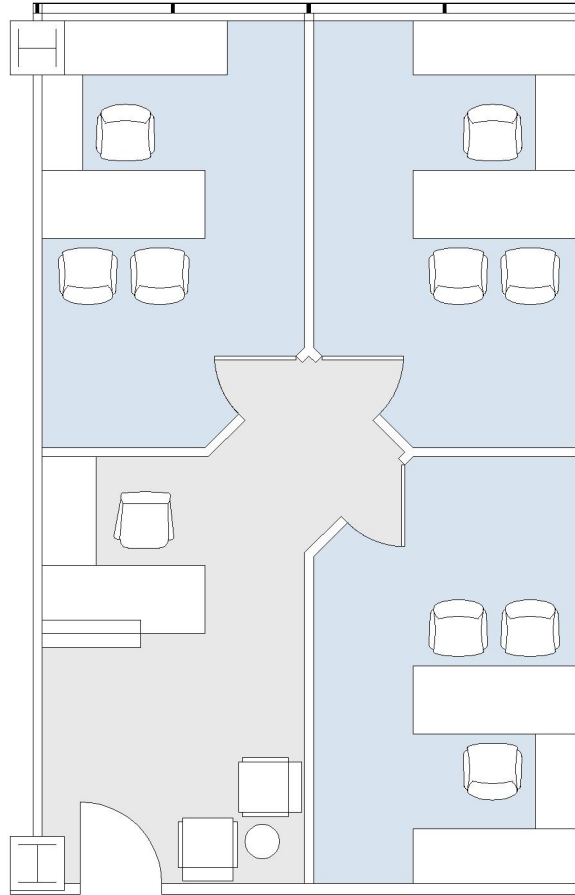

# 11835 OLYMPIC

WESTSIDE TOWERS EAST TOWER

SUITE 725 | 789 RSF

SAWTELLE/WEST LA

#### SUITE CONFIGURATION

OFFICES:	3
RECEPTION:	1

NOT TO SCALE  
FURNITURE NOT INCLUDED

For more information, please contact:

310.255.7777  
leasing@douglasemmett.com

**Douglas  
Emmett**