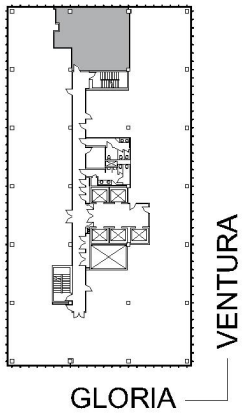

15910

ENCINO PLAZA

SUITE 1729 | 1,207 RSF

SHERMAN OAKS/ENCINO

VENTURA

SUITE CONFIGURATION

OFFICES:	4
RECEPTION:	1
FILE ROOM:	1

NOT TO SCALE