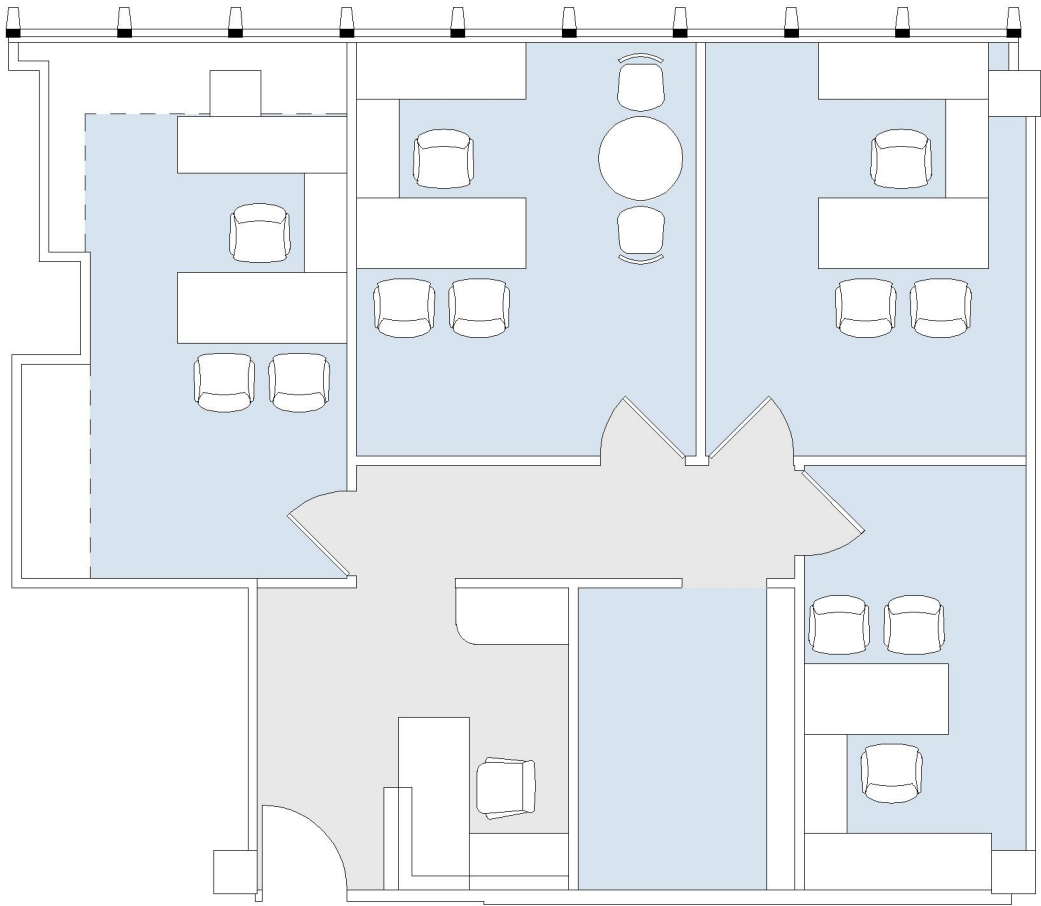

15910

ENCINO PLAZA

SUITE 1729 | 1,207 RSF

SHERMAN OAKS/ENCINO

VENTURA

SUITE CONFIGURATION

OFFICES:	4
RECEPTION:	1
FILE ROOM:	1

NOT TO SCALE