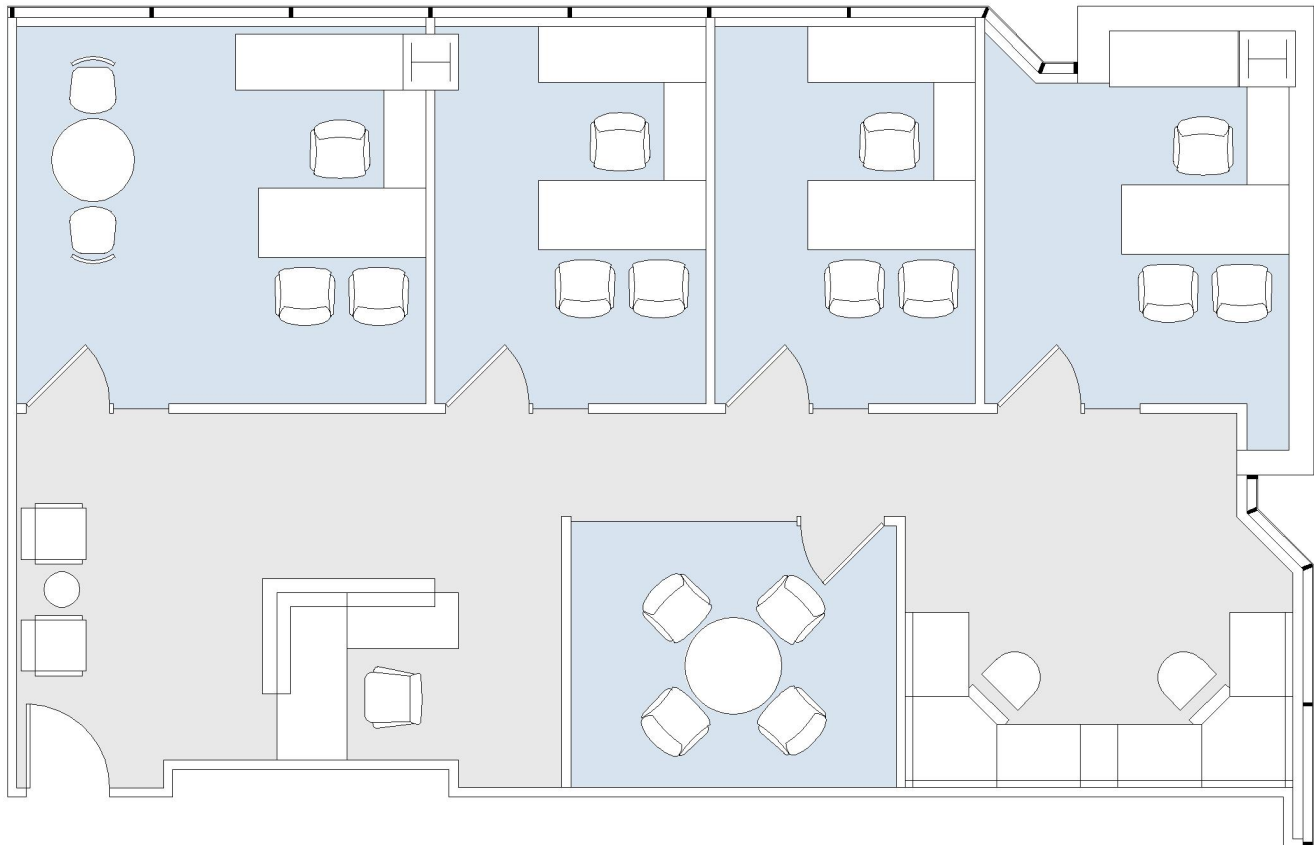

11845 OLYMPIC

WESTSIDE TOWERS WEST TOWER

SUITE 870 | 1,587 RSF

SAWTELLE/WEST LA

SUITE CONFIGURATION

| | |
|------------------|---|
| OFFICES: | 4 |
| CONFERENCE ROOM: | 1 |
| RECEPTION: | 1 |

NOT TO SCALE

FURNITURE NOT INCLUDED