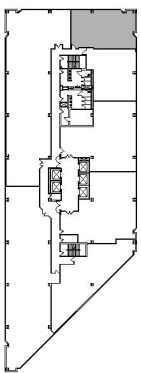

11845

WESTSIDE TOWERS WEST TOWER

SUITE 870 | 1,587 RSF

SAWTELLE/WEST LA

OLYMPIC

OLYMPIC

GRANVILLE

SUITE CONFIGURATION

OFFICES:	4
CONFERENCE ROOM:	1
RECEPTION:	1

NOT TO SCALE

FURNITURE NOT INCLUDED

For more information, please contact:

310.255.7777
leasing@douglasemmett.com

**Douglas
Emmett**