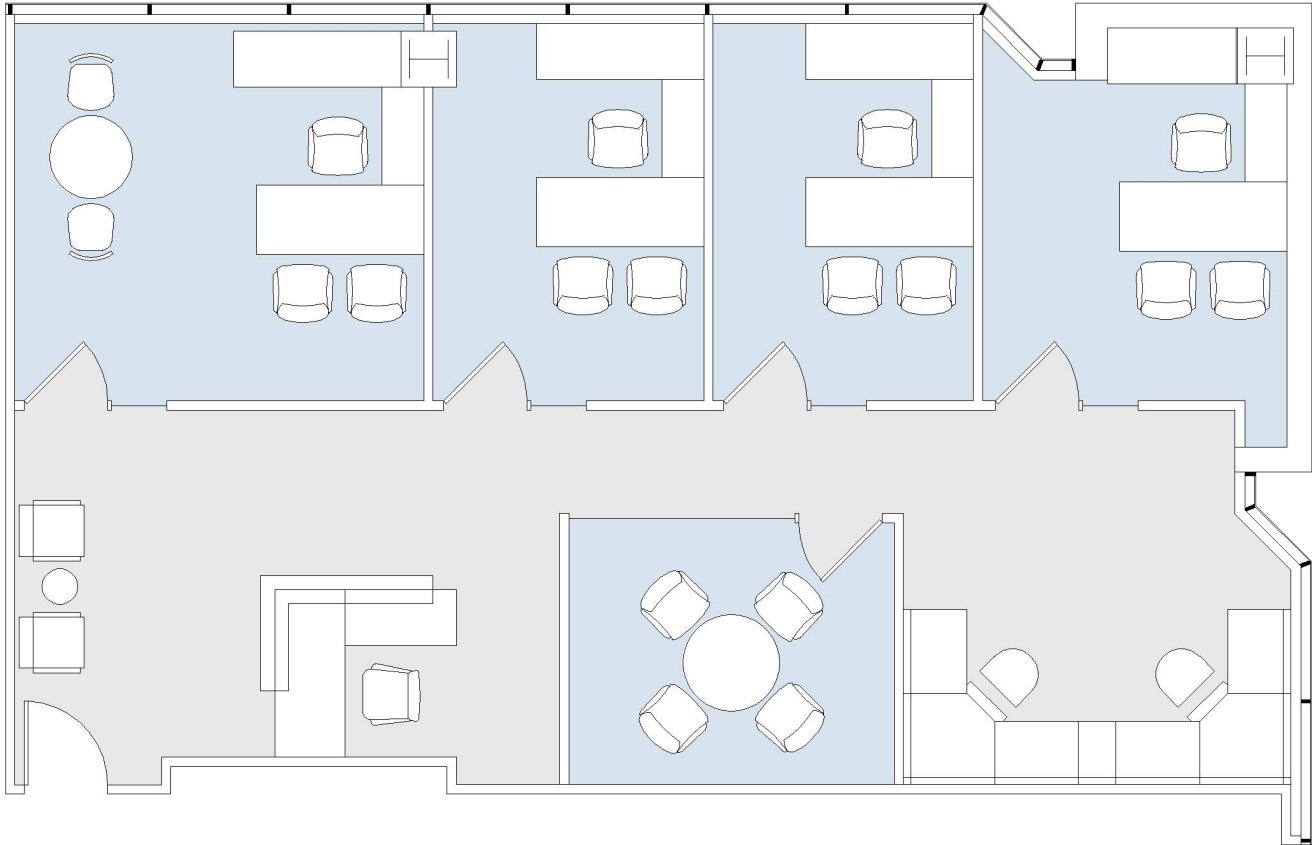

11845

WESTSIDE TOWERS WEST TOWER

SUITE 870 | 1,587 RSF

SAWTELLE/WEST LA

OLYMPIC

OLYMPIC

GRANVILLE

SUITE CONFIGURATION

OFFICES:	4
CONFERENCE ROOM:	1
RECEPTION:	1

NOT TO SCALE

FURNITURE NOT INCLUDED

For more information, please contact:

310.255.7777
leasing@douglasemmett.com

**Douglas
Emmett**