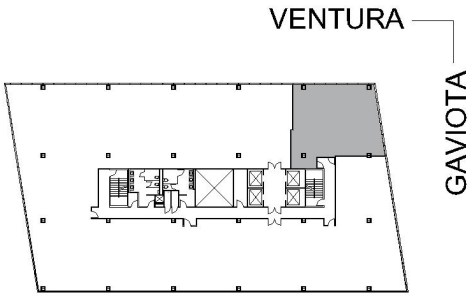

16000

VENTURA

SUITE CONFIGURATION

OFFICES:	2
CONFERENCE ROOM:	1
KITCHEN:	1
IT CLOSET:	1

NOT TO SCALE
FURNITURE NOT INCLUDED

For more information, please contact:

310.255.7777
leasing@douglasemmett.com