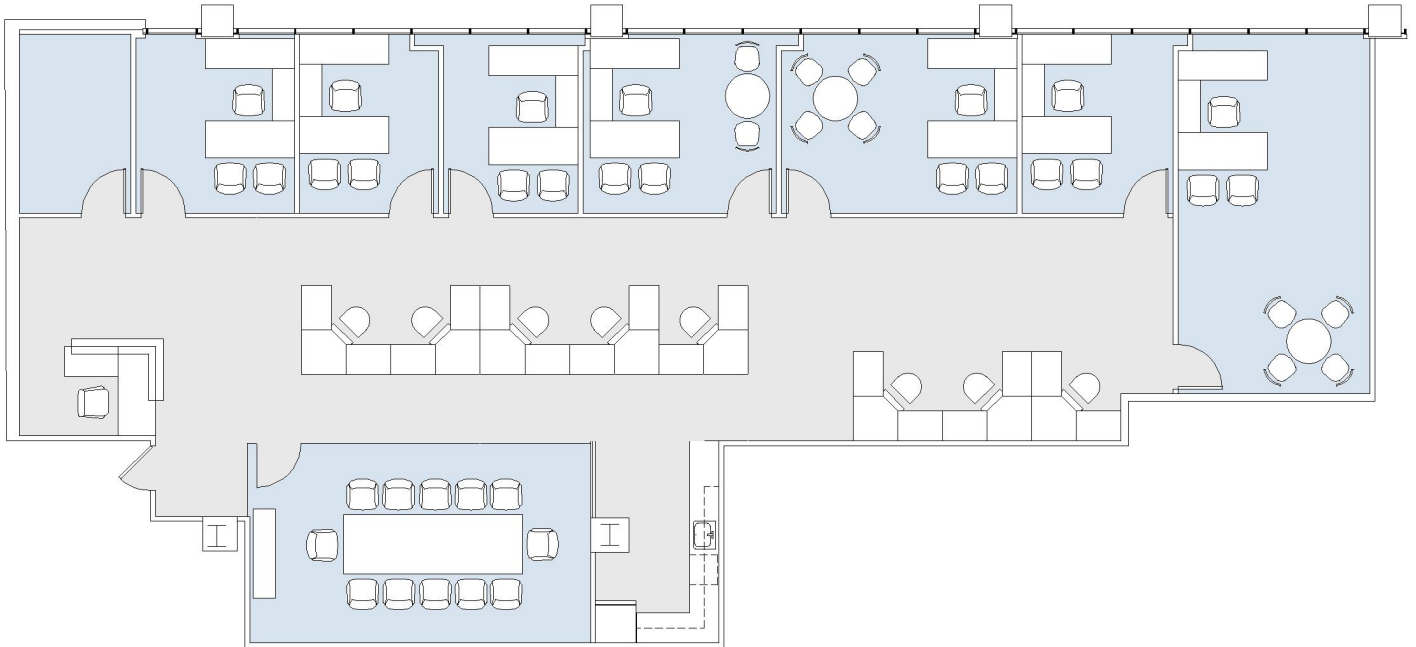

8383

SUITE 505 | 3,548 RSF

BEVERLY HILLS

WILSHIRE

SUITE CONFIGURATION

OFFICES:	7
CONFERENCE ROOM:	1
RECEPTION:	1
KITCHEN:	1
STORAGE ROOM:	1

NOT TO SCALE
FURNITURE NOT INCLUDED

For more information, please contact: