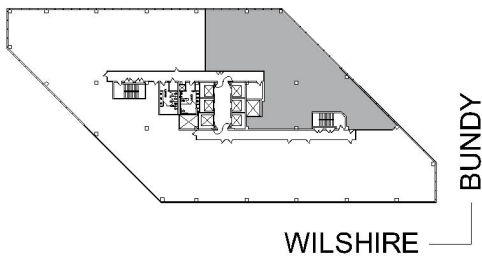

For more information, please contact:

310.255.7777
leasing@douglasemmett.com