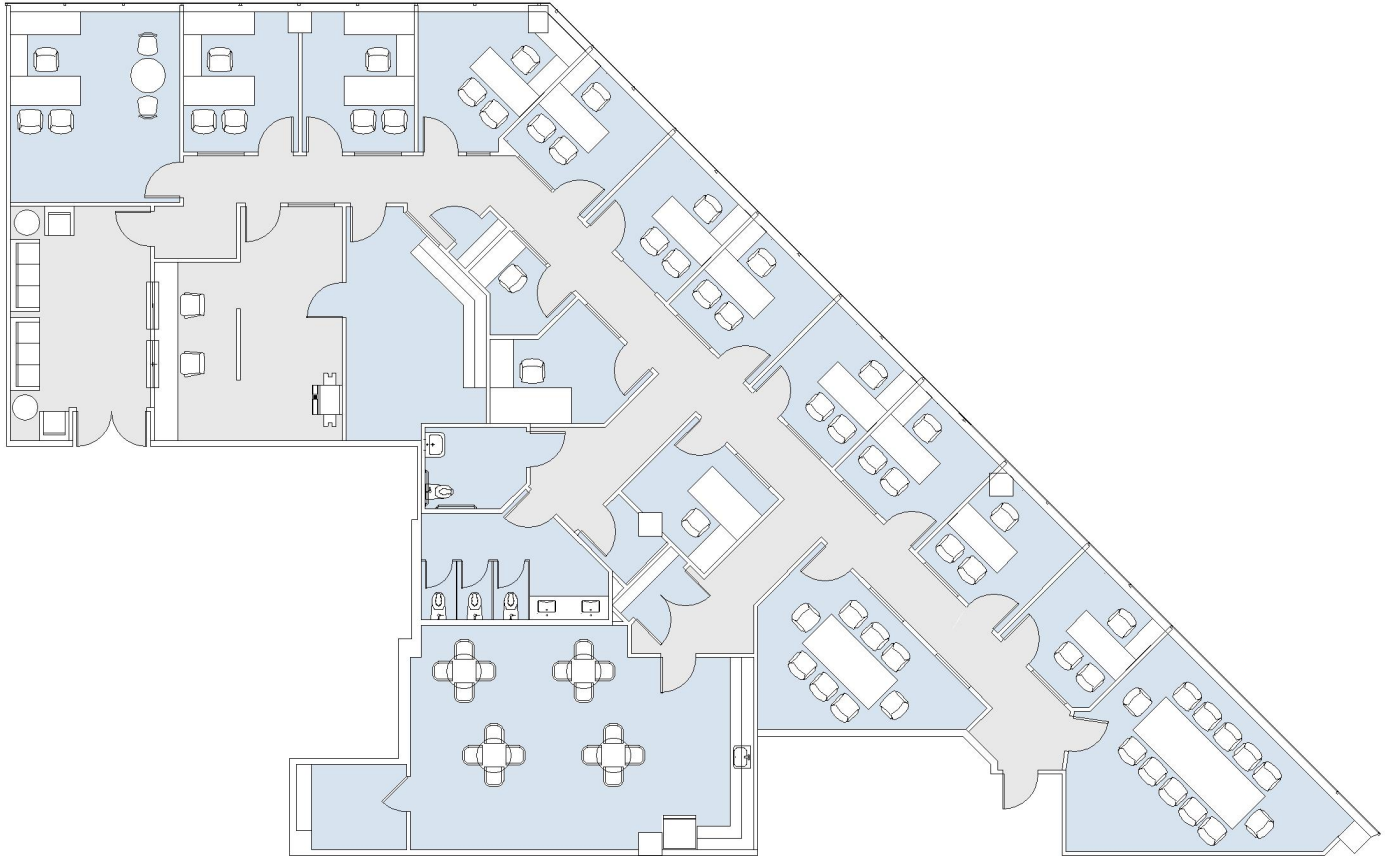

12121

WILSHIRE BUNDY PLAZA

SUITE 601 | 5,803 RSF

BRENTWOOD-WILSHIRE

WILSHIRE

SUITE CONFIGURATION

OFFICES:	14
CONFERENCE ROOM:	2
RECEPTION:	1
KITCHEN:	1
RESTROOMS:	2
FILE ROOM:	1
IT CLOSET:	1
STORAGE:	3

NOT TO SCALE