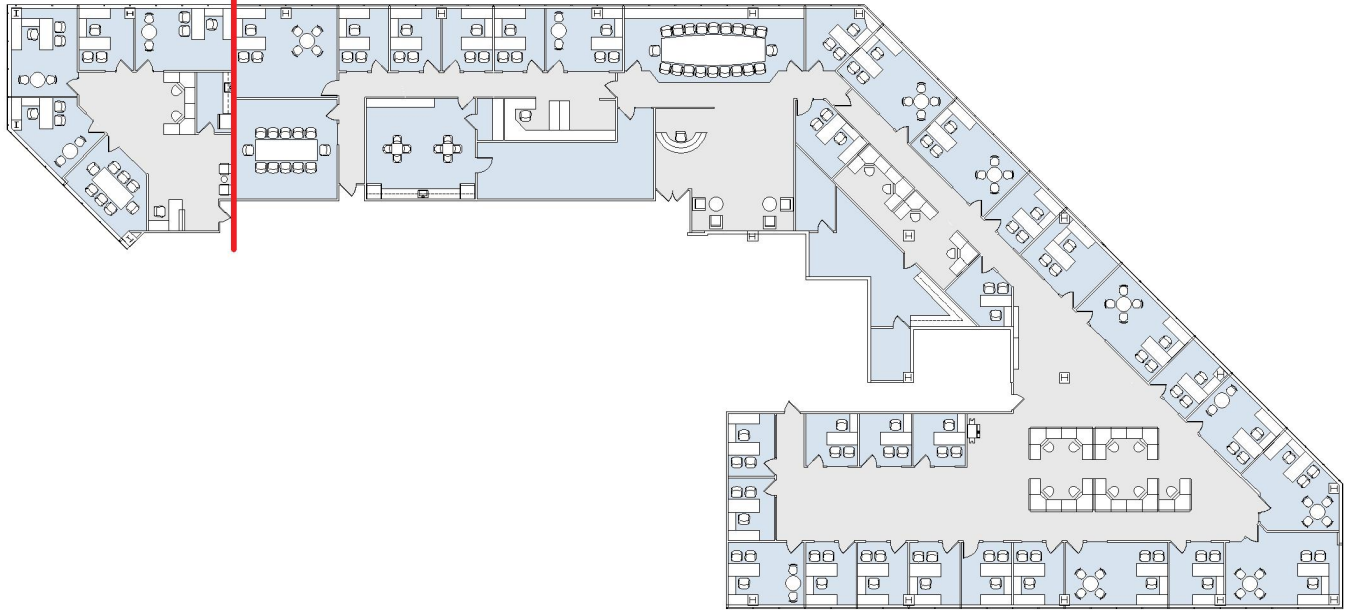

12121 WILSHIRE

WILSHIRE BUNDY PLAZA

SUITE 600 | 14,302 RSF

BRENTWOOD-WILSHIRE

SUITE 610 - 2,083 RSF

SUITE 600 - 14,302 RSF

SUITE CONFIGURATION

| | |
|------------------|----|
| OFFICES: | 35 |
| CONFERENCE ROOM: | 3 |
| RECEPTION: | 2 |
| KITCHEN: | 2 |
| SERVER ROOM: | 1 |
| FILE ROOM: | 1 |
| STORAGE: | 3 |