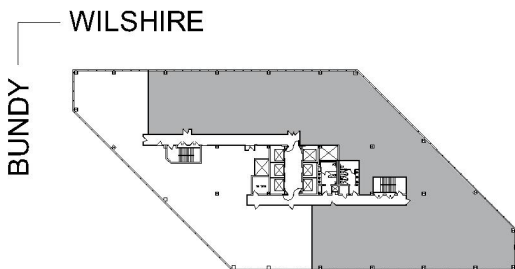

For more information, please contact:

310.255.7777
leasing@douglasemmett.com

**Douglas
Emmett**