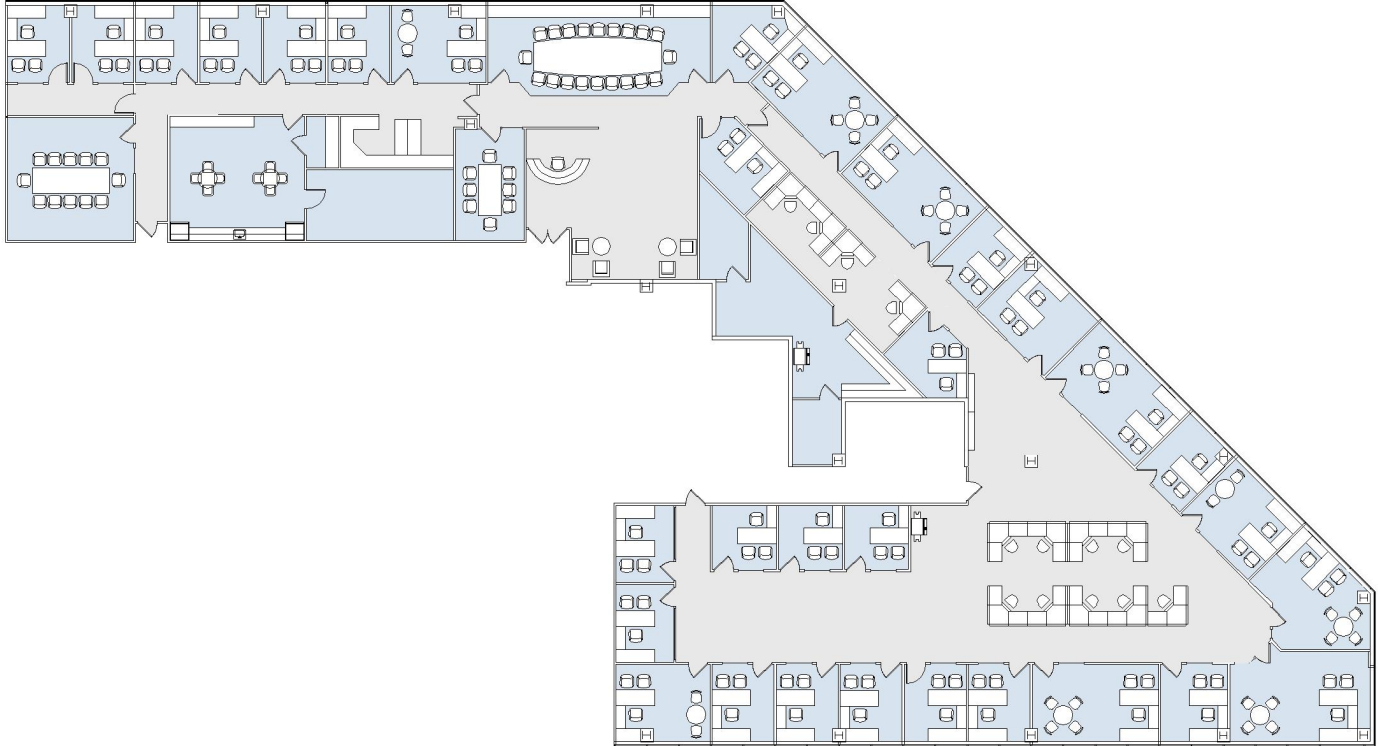

12121

WILSHIRE BUNDY PLAZA

SUITE 600 | 14,302 RSF

BRENTWOOD-WILSHIRE

WILSHIRE

SUITE CONFIGURATION

OFFICES:	32
CONFERENCE ROOM:	3
RECEPTION:	1
KITCHEN:	1
SERVER ROOM:	1
FILE ROOM:	1
STORAGE:	3

NOT TO SCALE