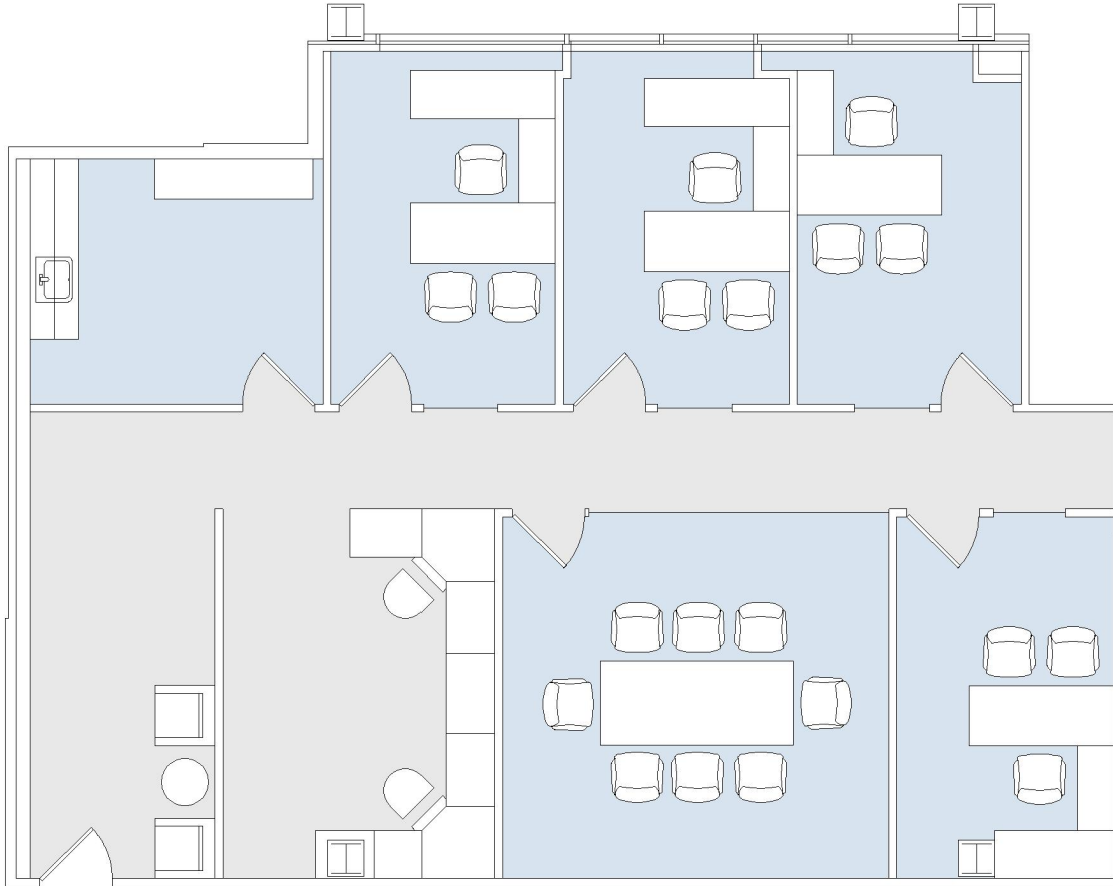

8383

WILSHIRE

SUITE 260 | 1,866 RSF

BEVERLY HILLS

SUITE CONFIGURATION

OFFICES:	4
CONFERENCE ROOM:	1
RECEPTION:	1
KITCHEN:	1

NOT TO SCALE
FURNITURE NOT INCLUDED

For more information, please contact: