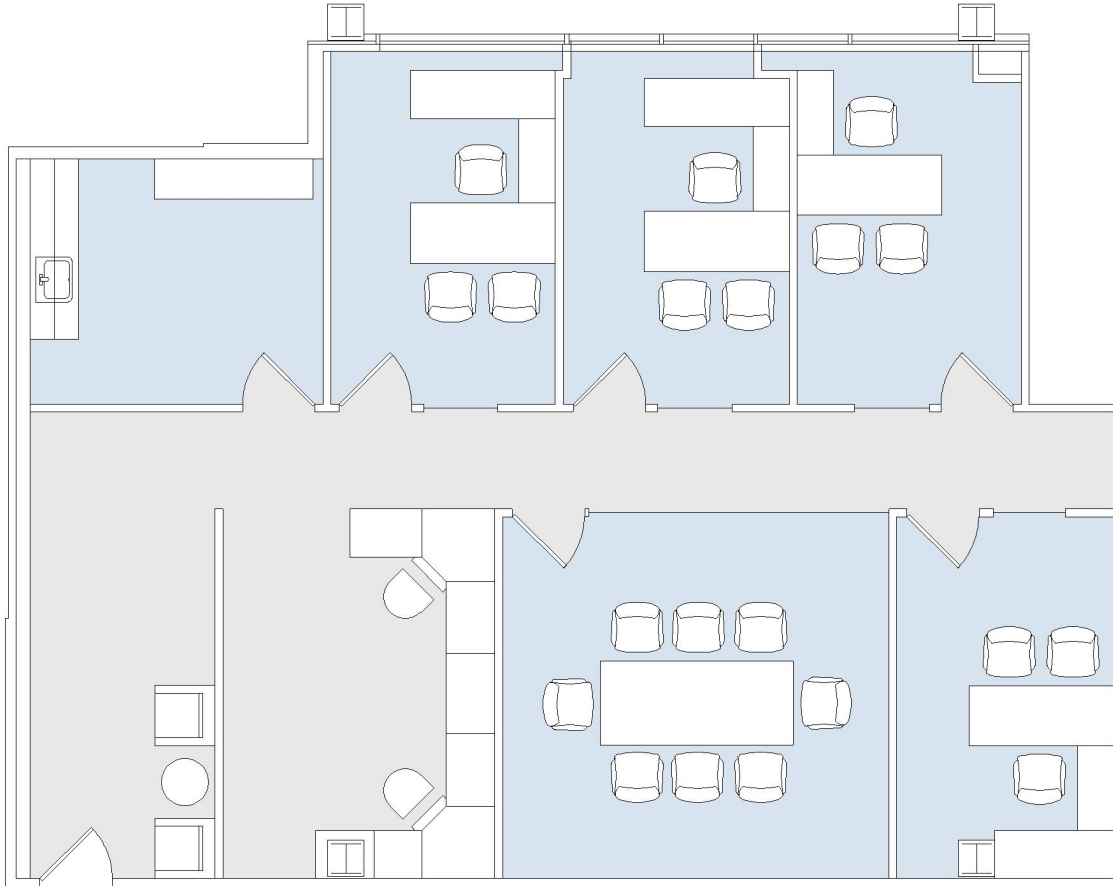

8383

WILSHIRE

SUITE 260 | 1,866 RSF

BEVERLY HILLS

SUITE CONFIGURATION

OFFICES:	4
CONFERENCE ROOM:	1
RECEPTION:	1
KITCHEN:	1

NOT TO SCALE  
FURNITURE NOT INCLUDED

For more information, please contact: