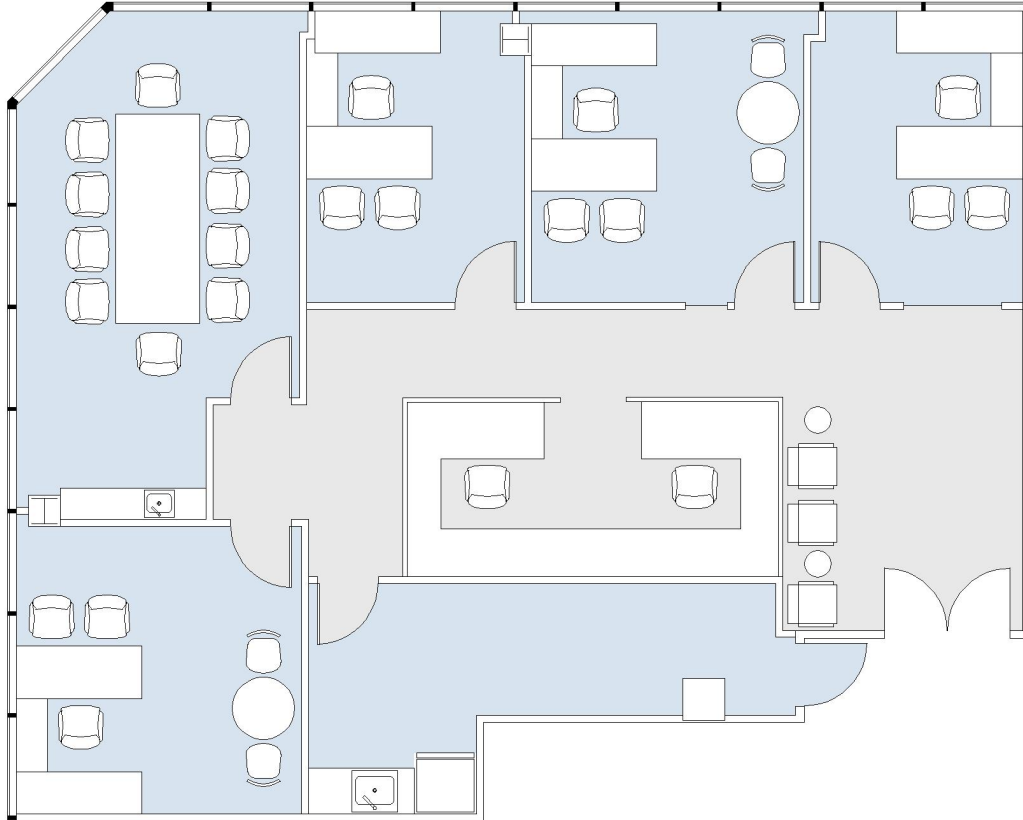

# 1801

CENTURY PARK PLAZA

SUITE 1460 | 2,077 RSF

CENTURY CITY

### SUITE CONFIGURATION

OFFICES:	4
CONFERENCE ROOM:	1
RECEPTION:	1
KITCHEN:	1

NOT TO SCALE

FURNITURE NOT INCLUDED

For more information, please contact:

310.255.7777

leasing@douglasemmett.com

**Douglas  
Emmett**