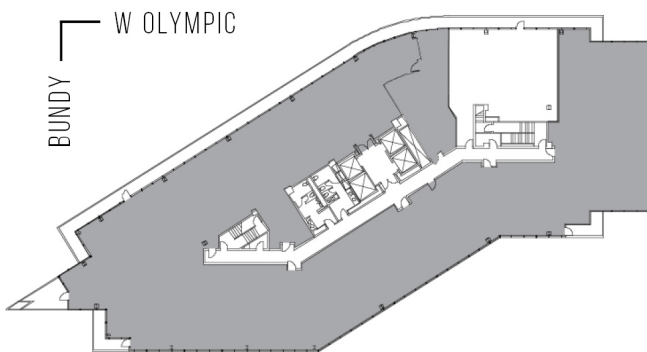

11900 OLYMPIC

BUNDY/OLYMPIC

SUITE 800 | 18,064 RSF

SAWTELLE/WEST LA

AS-BUILT CONFIGURATION

OFFICES:	41
CONFERENCE ROOMS:	4
RECEPTION:	1
KITCHEN:	1
COPY ROOM:	1
I.T. ROOM:	1
FILE ROOM:	1
BALCONIES:	4

ADJUSTED FOR SOCIAL DISTANCING

NOT TO SCALE
FURNITURE NOT INCLUDED

For more information, please contact:

310.255.7777

leasing@douglasemmett.com

**Douglas
Emmett**