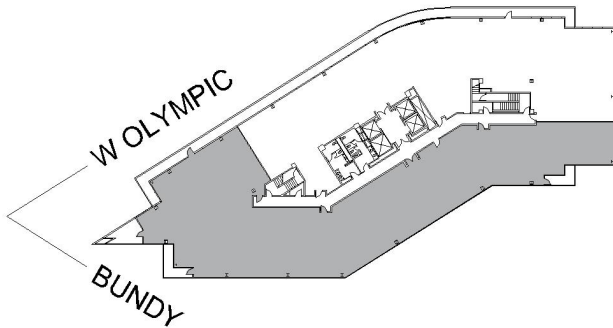

11900 OLYMPIC

BUNDY/OLYMPIC

SUITE 800 | 10,631 RSF

SAWTELLE/WEST LA

SUITE CONFIGURATION

OFFICES:	26
CONFERENCE ROOM:	1
RECEPTION:	1
FILE / COPY ROOM:	1
IT ROOM:	1
STORAGE ROOM:	2

NOT TO SCALE
FURNITURE NOT INCLUDED