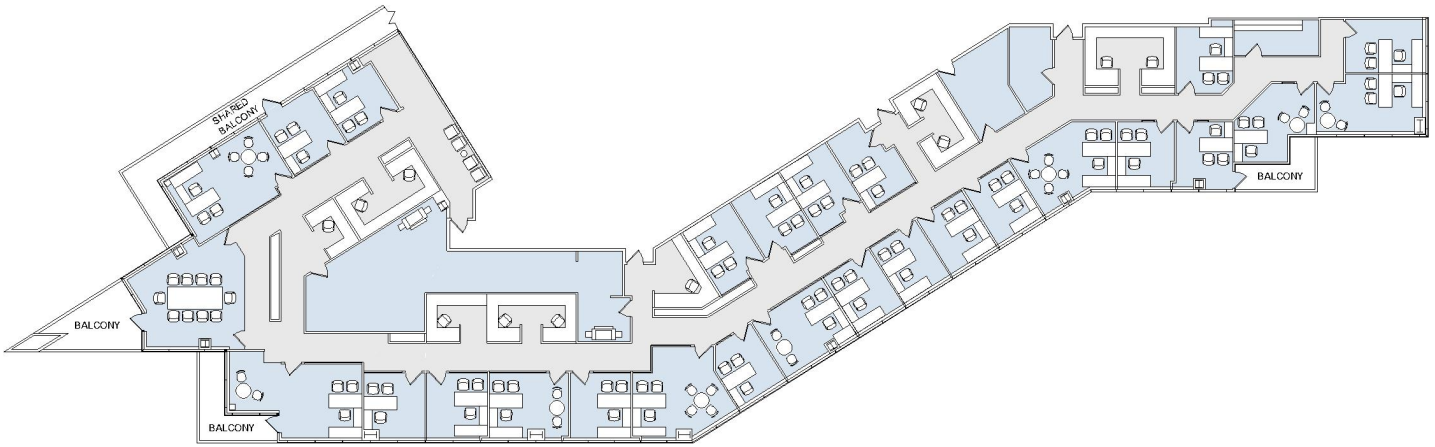

11900 OLYMPIC

BUNDY/OLYMPIC

SUITE 800 | 10,631 RSF

SAWTELLE/WEST LA

SUITE CONFIGURATION

OFFICES:	26
CONFERENCE ROOM:	1
RECEPTION:	1
FILE / COPY ROOM:	1
IT ROOM:	1
STORAGE ROOM:	2

NOT TO SCALE
FURNITURE NOT INCLUDED