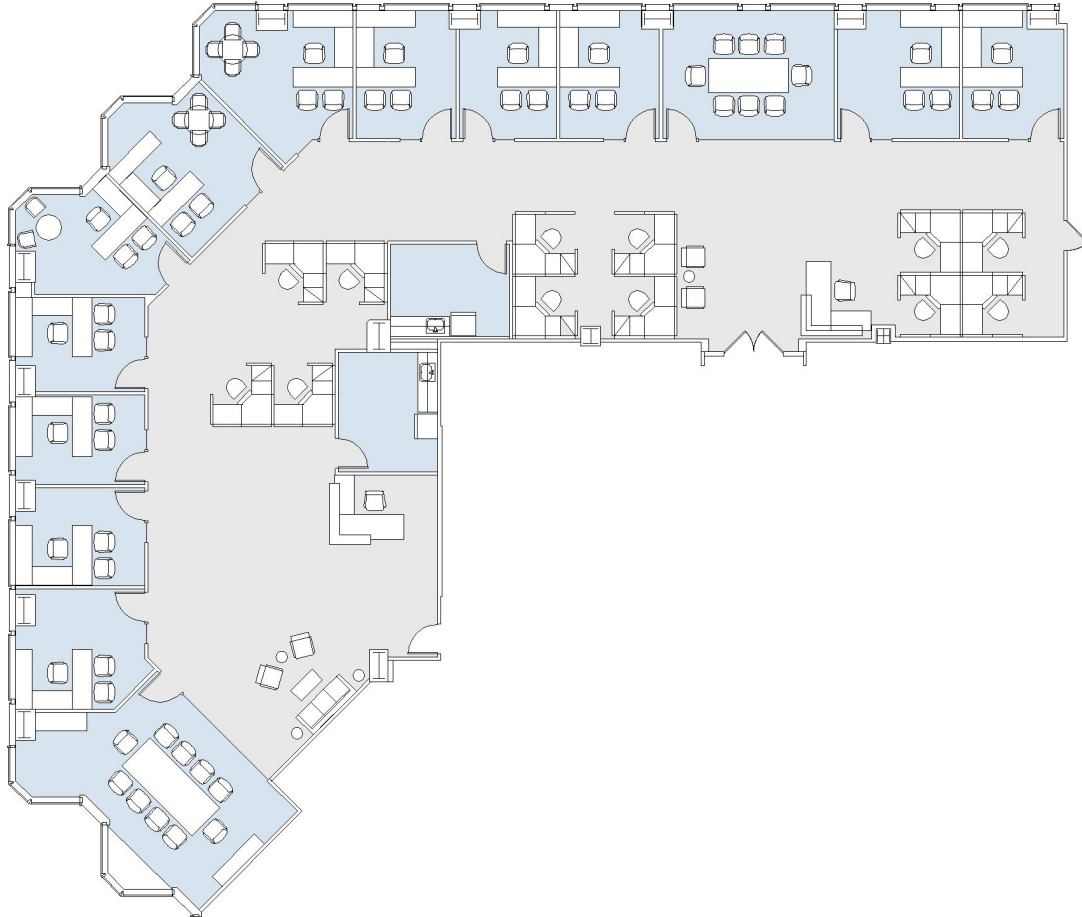

10866 WILSHIRE

WESTWOOD PLACE

SUITE 1560 | 6,430 RSF

WESTWOOD

SUITE CONFIGURATION

OFFICES:	12
CONFERENCE ROOM:	2
RECEPTION:	1
KITCHEN:	2

NOT TO SCALE
FURNITURE NOT INCLUDED

For more information, please contact: