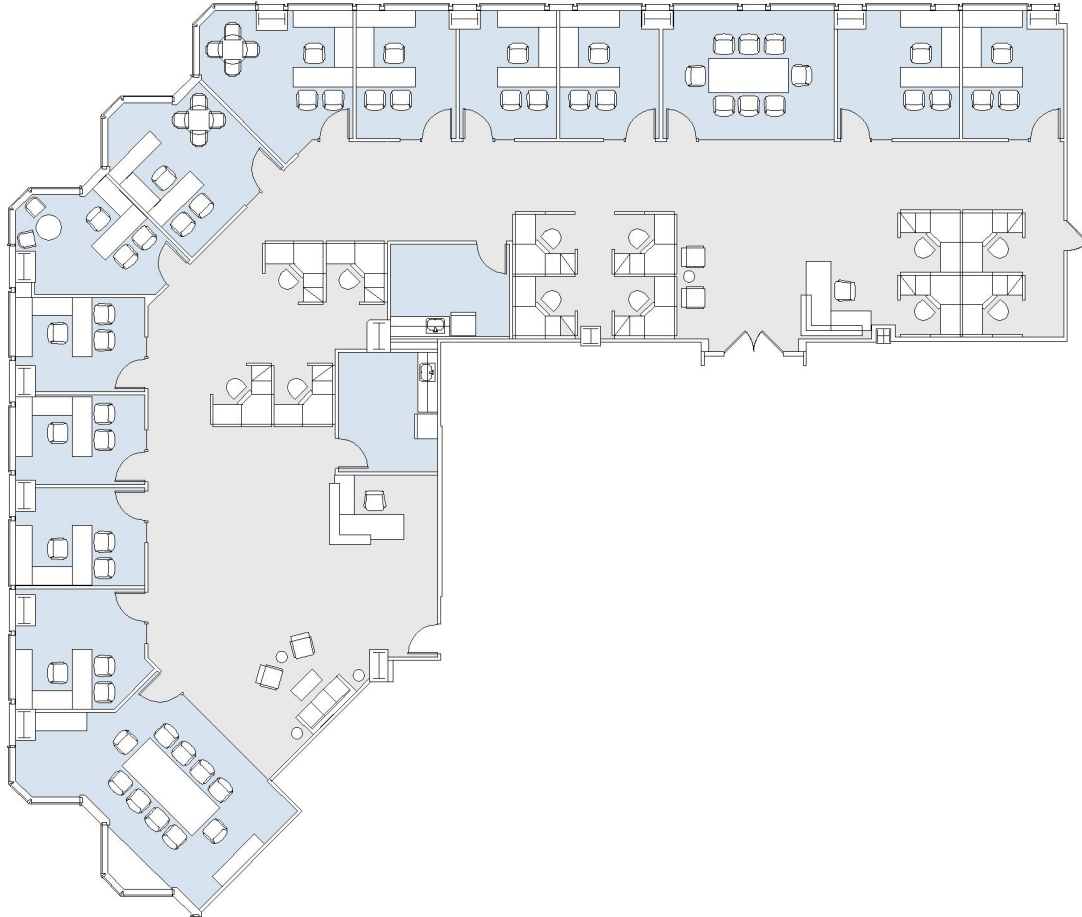

10866

WESTWOOD PLACE

SUITE 1560 | 6,430 RSF

WESTWOOD

WILSHIRE

GLENDON

WILSHIRE

SUITE CONFIGURATION