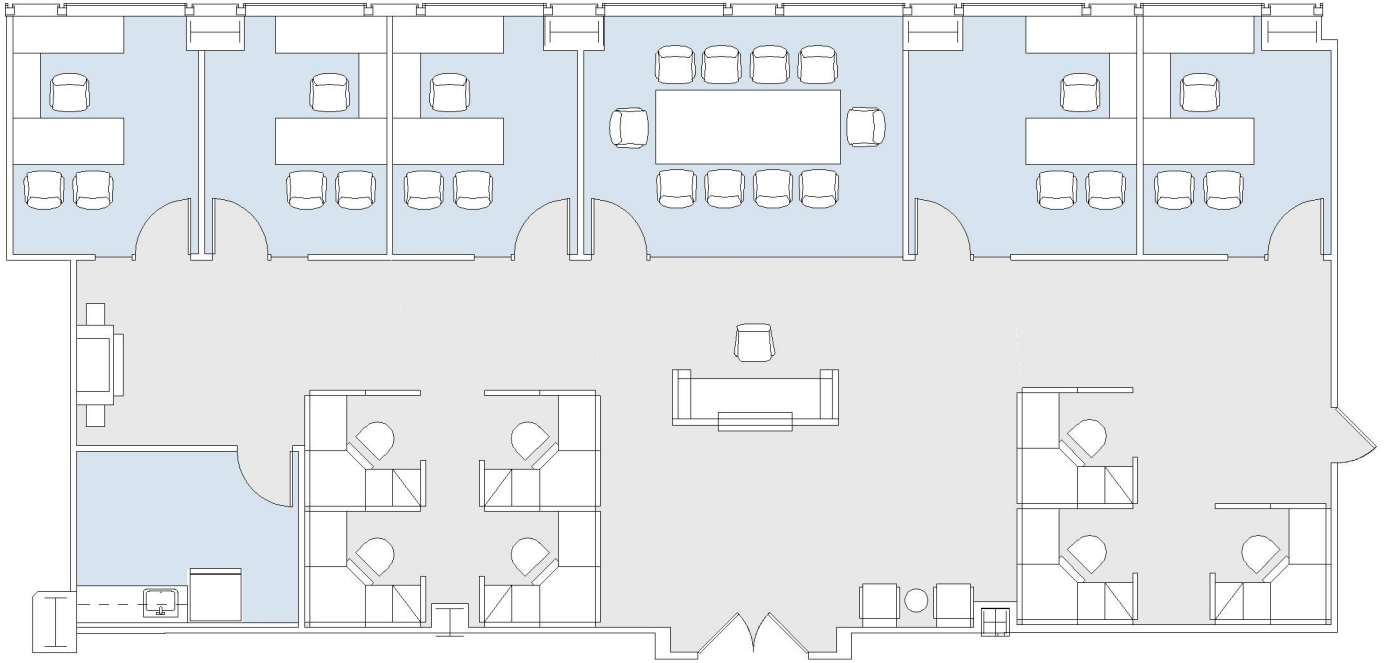

10866

WESTWOOD PLACE

SUITE 1570 | 2,877 RSF

WESTWOOD

WILSHIRE

SUITE CONFIGURATION

OFFICES:	5
CONFERENCE ROOM:	1
RECEPTION:	1
KITCHEN:	1

NOT TO SCALE
FURNITURE NOT INCLUDED