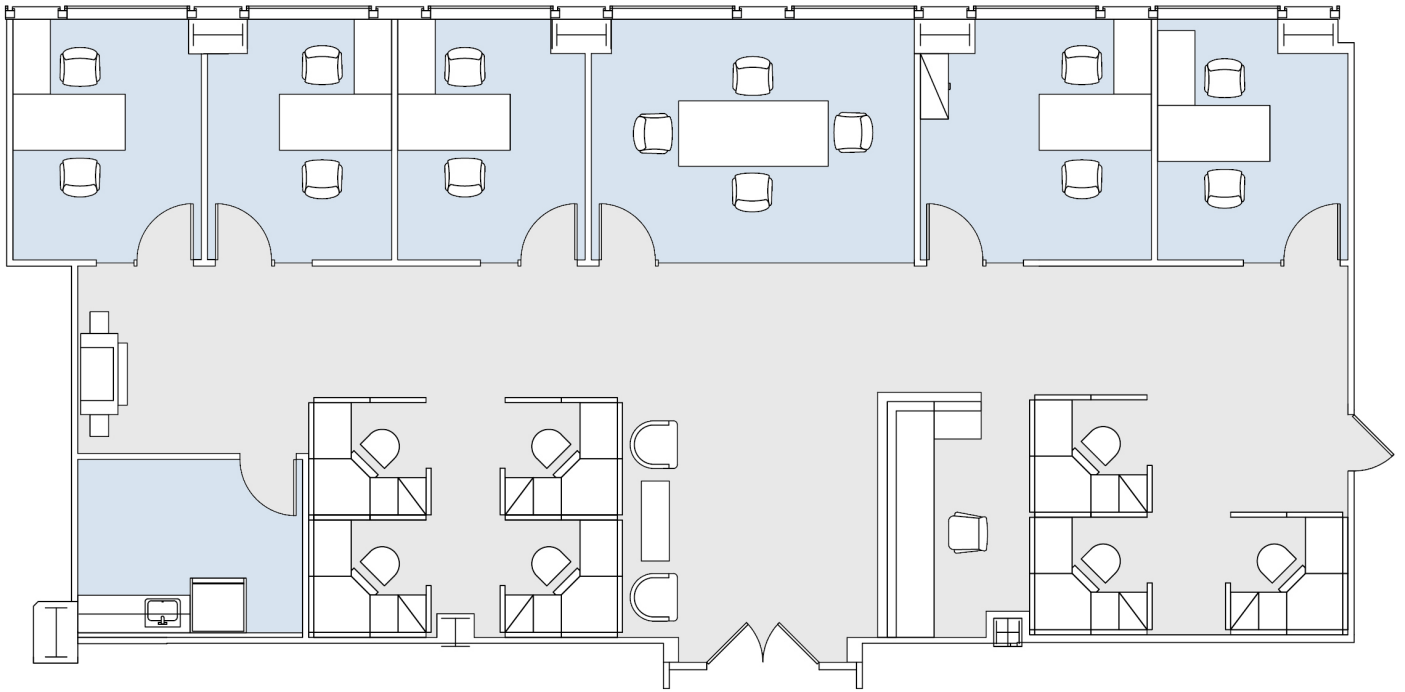

# 10866 WILSHIRE

WESTWOOD PLACE

SUITE 1570 | 2,877 RSF

WESTWOOD

#### AS-BUILT CONFIGURATION

OFFICES:	5
CONFERENCE ROOM:	1
RECEPTION:	1
KITCHEN:	1

ADJUSTED FOR SOCIAL DISTANCING  
NOT TO SCALE  
FURNITURE NOT INCLUDED

For more information, please contact:

310.255.7777

leasing@douglasemmett.com