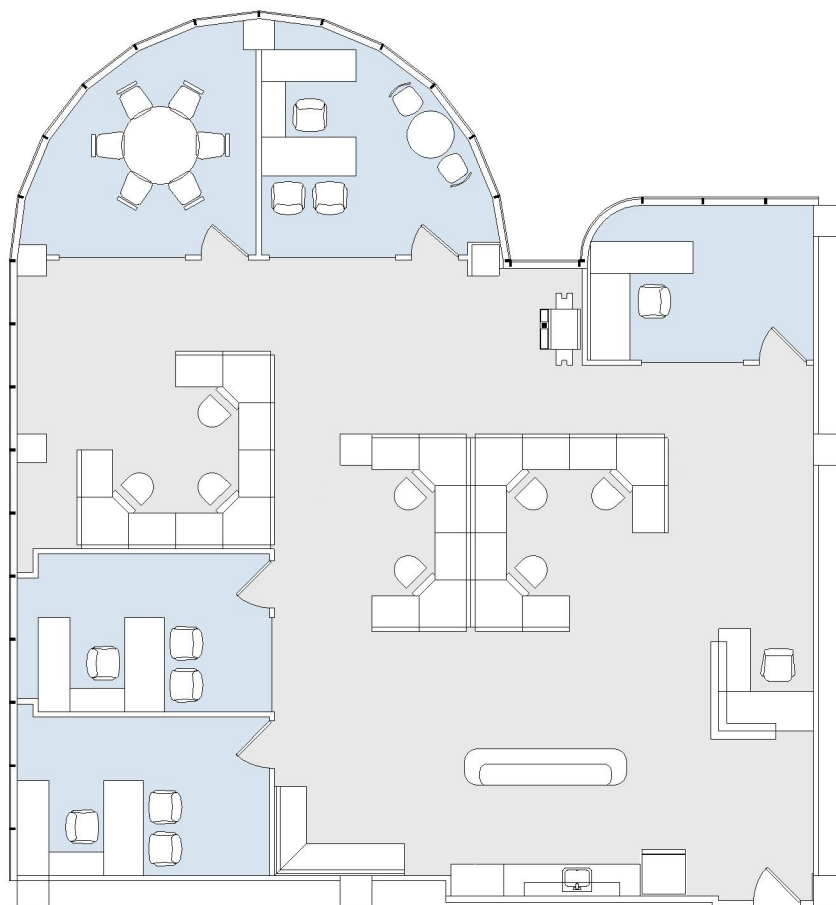

2001 WILSHIRE

SUITE 301 | 3,038 RSF

SANTA MONICA

SUITE CONFIGURATION

OFFICES:	4
CONFERENCE ROOM:	1
RECEPTION:	1
KITCHEN:	1

NOT TO SCALE
FURNITURE NOT INCLUDED

For more information, please contact:

310.255.7777
leasing@douglasemmett.com