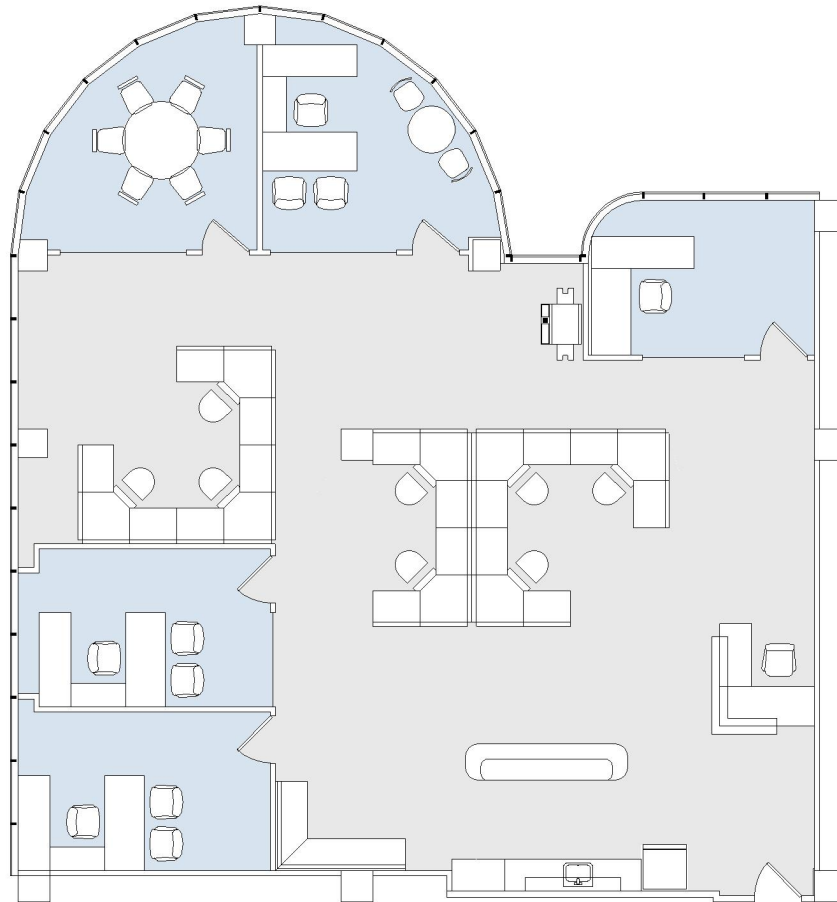

2001 WILSHIRE

SUITE 301 | 3,038 RSF

SANTA MONICA

SUITE CONFIGURATION

OFFICES:	4
CONFERENCE ROOM:	1
RECEPTION:	1
KITCHEN:	1

NOT TO SCALE
FURNITURE NOT INCLUDED

For more information, please contact:

310.255.7777
leasing@douglasemmett.com