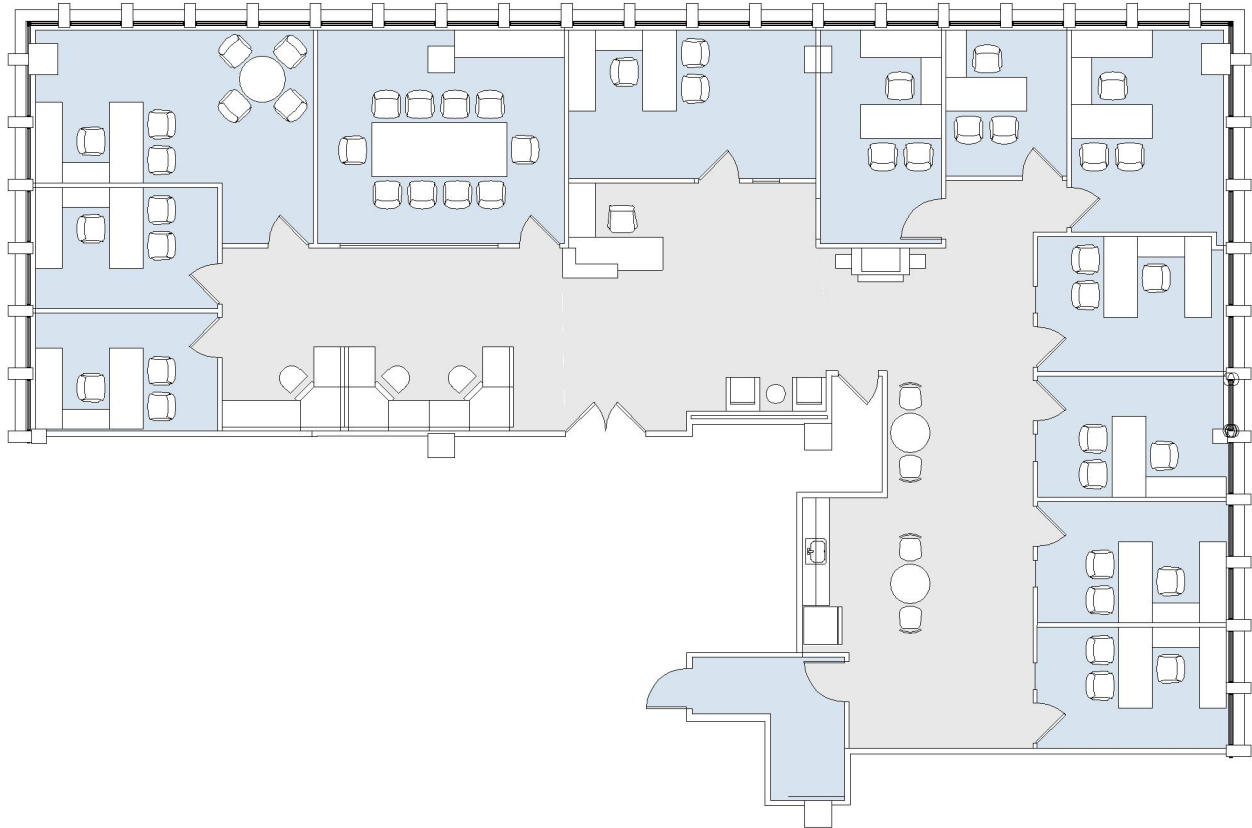

6310

CARTHAY CAMPUS 10

SUITE 500 | 4,226 RSF

BEVERLY HILLS

SAN VICENTE

SAN VICENTE

CARRILLO

SUITE CONFIGURATION

OFFICES:	11
CONFERENCE ROOM:	1
RECEPTION:	1
KITCHEN:	1
IT ROOM:	1

NOT TO SCALE

FURNITURE NOT INCLUDED

For more information, please contact:

310.255.7777
leasing@douglasemmett.com

**Douglas
Emmett**