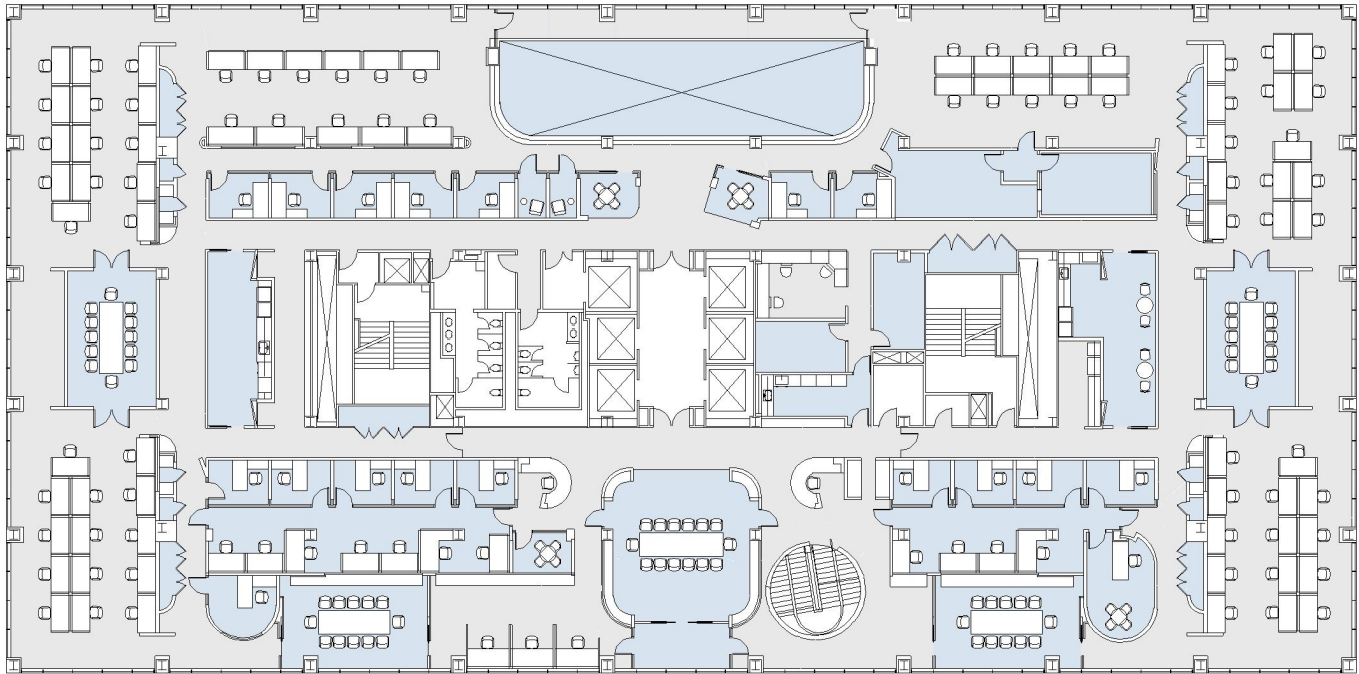

# 10960 WILSHIRE

SUITE 1700 | 26,208 RSF

WESTWOOD

### SUITE CONFIGURATION

OFFICES:	16
CONFERENCE ROOMS:	6
STUDIO ROOMS:	2
OPEN OFFICES:	2
INTERNAL STAIRWELL:	1
RECEPTION:	2
KITCHENS:	3
BOOTHS:	6
SERVER ROOMS:	2
FILE ROOMS:	2

NOT TO SCALE  
FURNITURE NOT INCLUDED