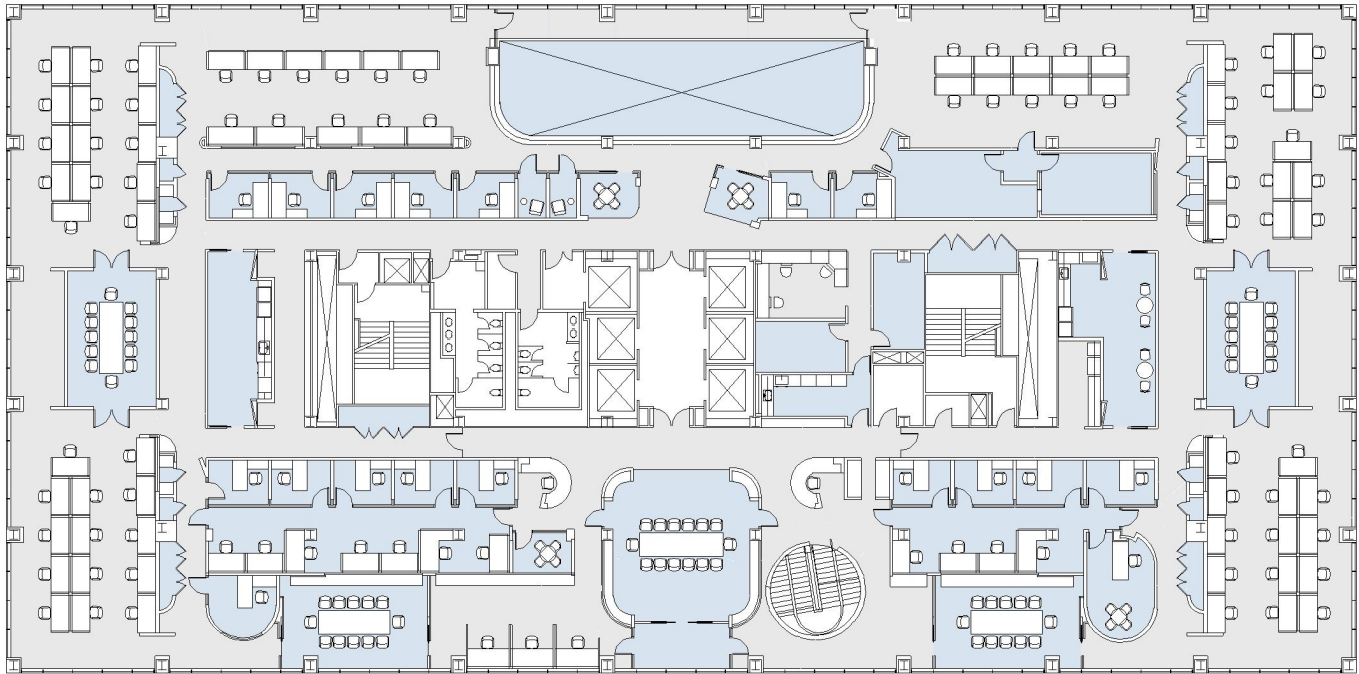

10960 WILSHIRE

SUITE 1700 | 26,208 RSF

WESTWOOD

SUITE CONFIGURATION

OFFICES:	16
CONFERENCE ROOMS:	6
STUDIO ROOMS:	2
OPEN OFFICES:	2
INTERNAL STAIRWELL:	1
RECEPTION:	2
KITCHENS:	3
BOOTH:	6
SERVER ROOMS:	2
FILE ROOMS:	2