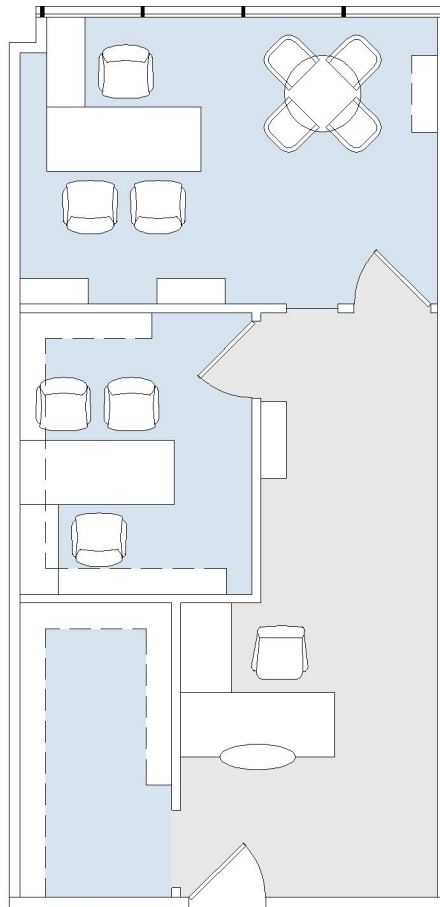

8383 WILSHIRE

SUITE 446 | 694 RSF
BEVERLY HILLS

SUITE CONFIGURATION

OFFICES:	2
RECEPTION:	1
STORAGE:	1

NOT TO SCALE
FURNITURE NOT INCLUDED

For more information, please contact:

310.255.7777
leasing@douglasemmett.com