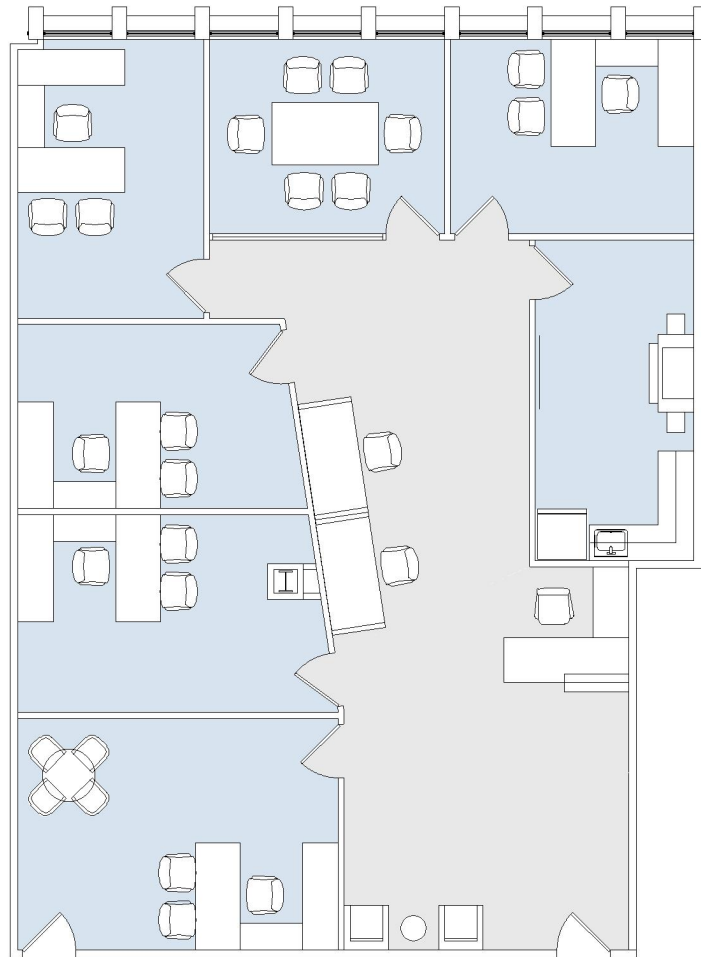

6310

CARTHAY CAMPUS 10

SUITE 404 | 2,312 RSF

BEVERLY HILLS

SAN VICENTE

SUITE CONFIGURATION

OFFICES:	5
CONFERENCE ROOM:	1
RECEPTION:	1
KITCHEN:	1

NOT TO SCALE
FURNITURE NOT INCLUDED