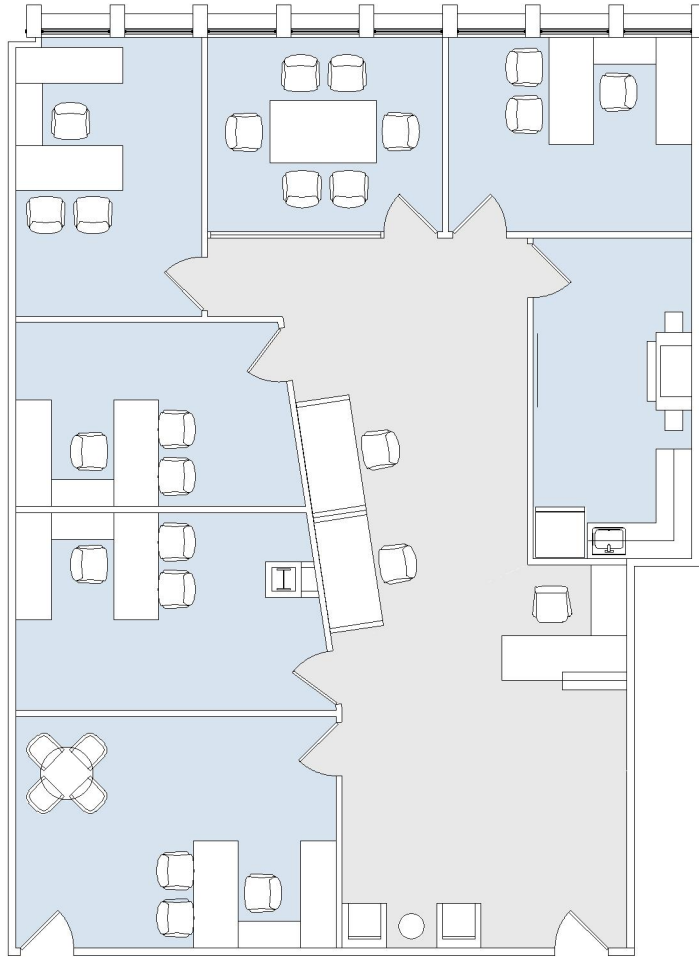

6310

CARTHAY CAMPUS 10

SUITE 404 | 2,312 RSF

BEVERLY HILLS

SAN VICENTE

SUITE CONFIGURATION

OFFICES:	5
CONFERENCE ROOM:	1
RECEPTION:	1
KITCHEN:	1

NOT TO SCALE
FURNITURE NOT INCLUDED