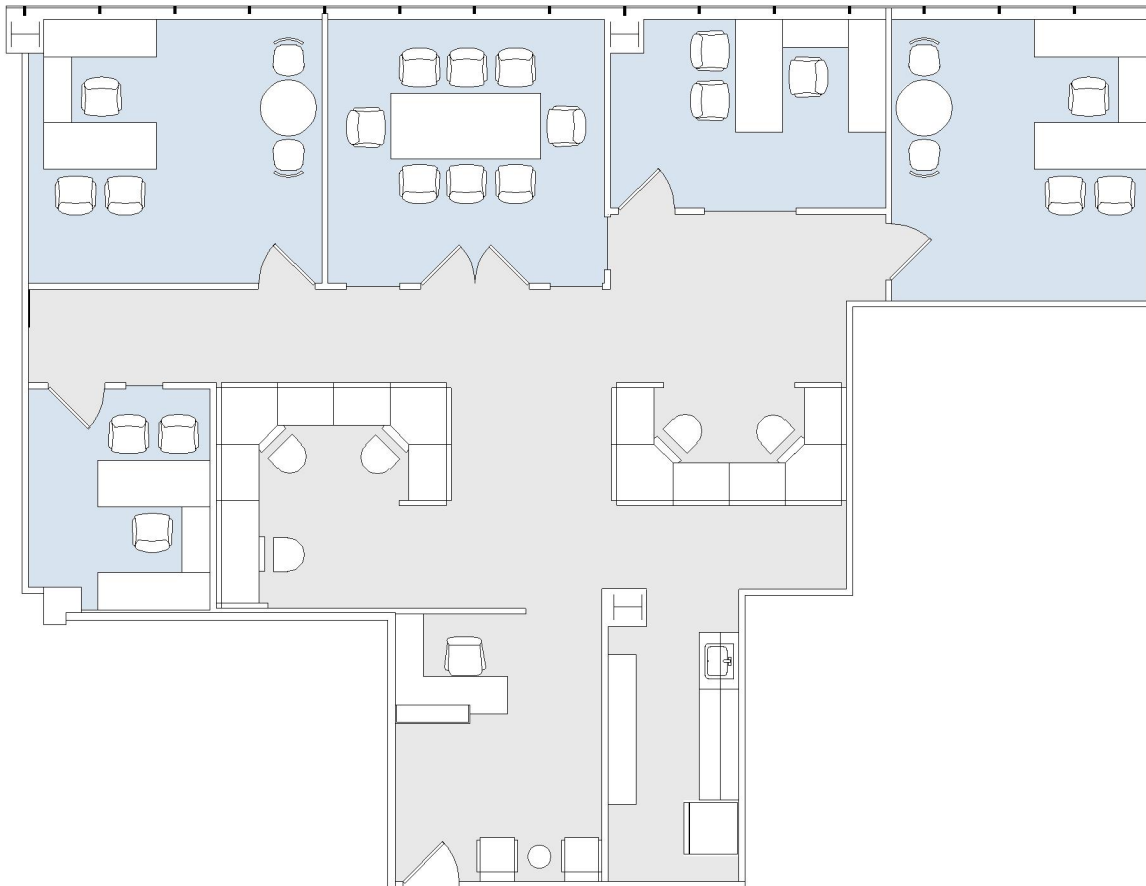

2001 WILSHIRE

SUITE 325 | 2,525 RSF

SANTA MONICA

SUITE CONFIGURATION

OFFICES:	4
CONFERENCE ROOM:	1
RECEPTION:	1
KITCHEN:	1

NOT TO SCALE

FURNITURE NOT INCLUDED

For more information, please contact: