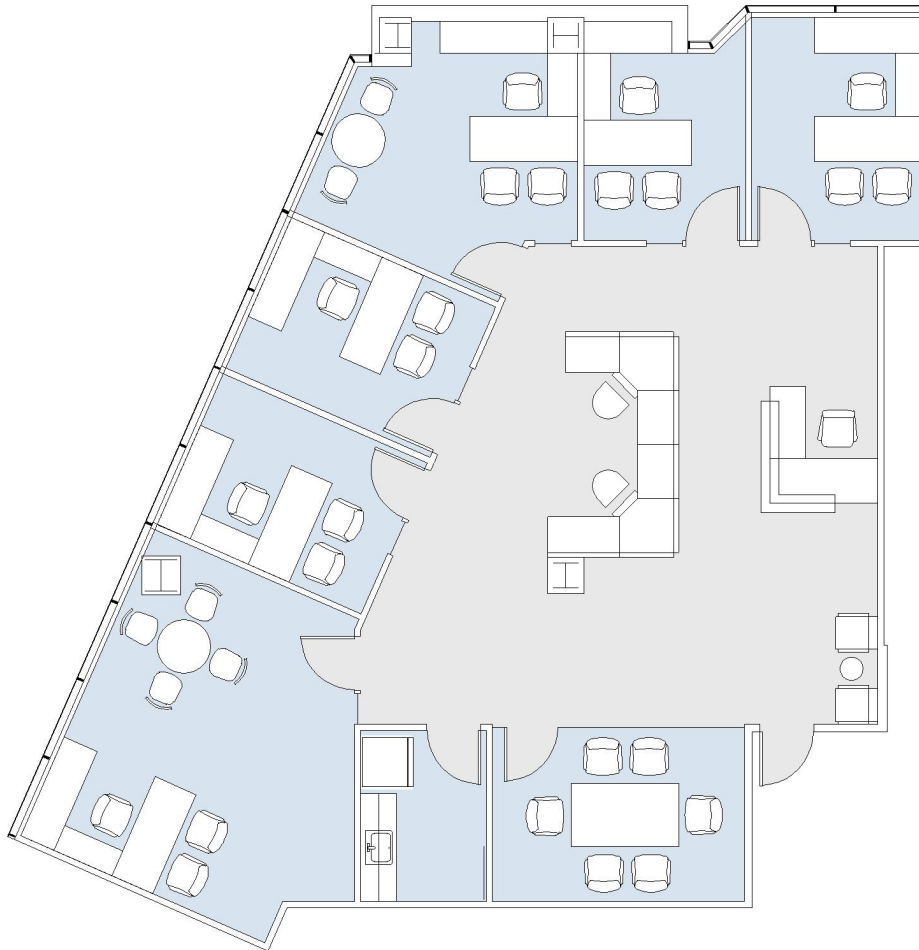

11835 OLYMPIC

WESTSIDE TOWERS EAST TOWER

SUITE 870 | 2,425 RSF

SAWTELLE/WEST LA

SUITE CONFIGURATION

OFFICES:	6
CONFERENCE ROOM:	1
RECEPTION:	1
KITCHEN:	1

NOT TO SCALE

FURNITURE NOT INCLUDED