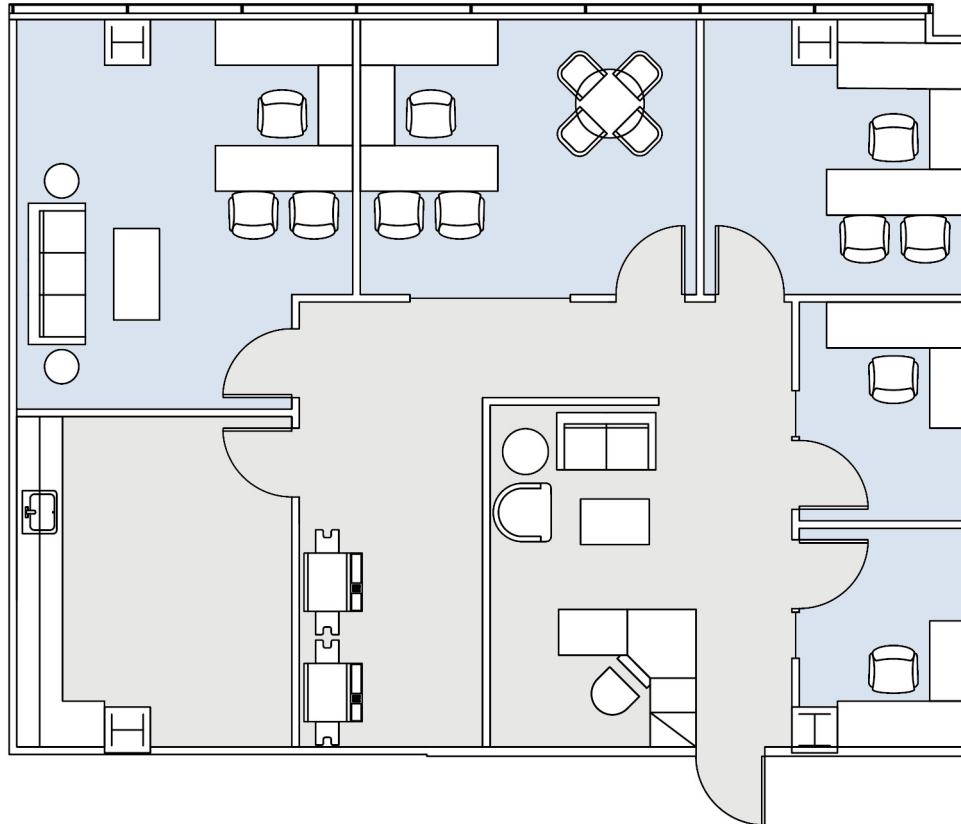

11845 OLYMPIC

WESTSIDE TOWERS WEST TOWER

SUITE 775 | 1,660 RSF

SAWTELLE/WEST LA

AS-BUILT CONFIGURATION

OFFICES:	5
RECEPTION:	1
KITCHEN:	1

NOT TO SCALE
FURNITURE NOT INCLUDED

For more information, please contact: