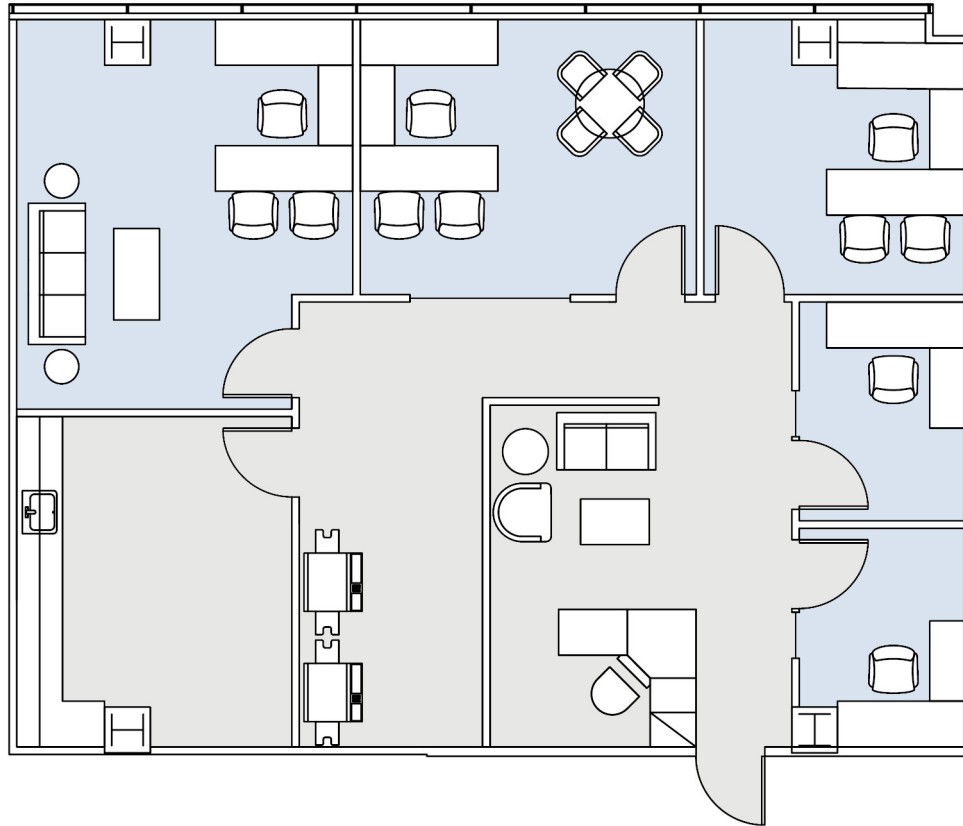

11845 OLYMPIC

WESTSIDE TOWERS WEST TOWER

SUITE 775 | 1,660 RSF

SAWTELLE/WEST LA

AS-BUILT CONFIGURATION

OFFICES:	5
RECEPTION:	1
KITCHEN:	1

NOT TO SCALE
FURNITURE NOT INCLUDED

For more information, please contact: