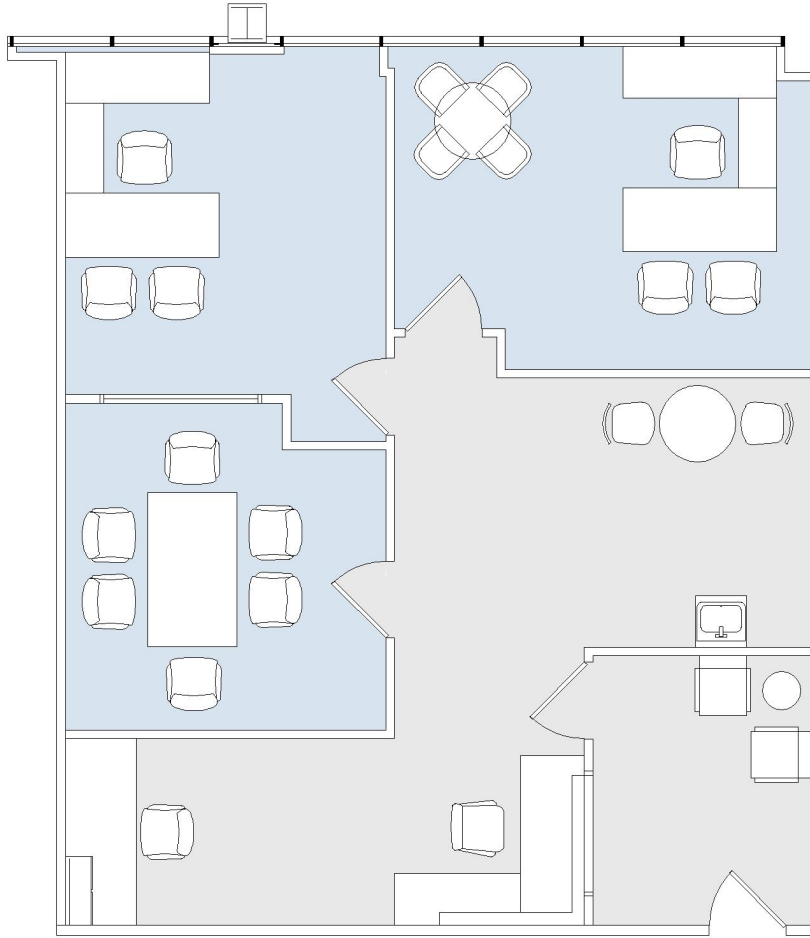

8383 WILSHIRE

SUITE 345 | 1,215 RSF

BEVERLY HILLS

SUITE CONFIGURATION

OFFICES:	2
CONFERENCE ROOM:	1
RECEPTION:	1
KITCHEN:	1

NOT TO SCALE
FURNITURE NOT INCLUDED

For more information, please contact:

310.255.7777
leasing@douglasemmett.com