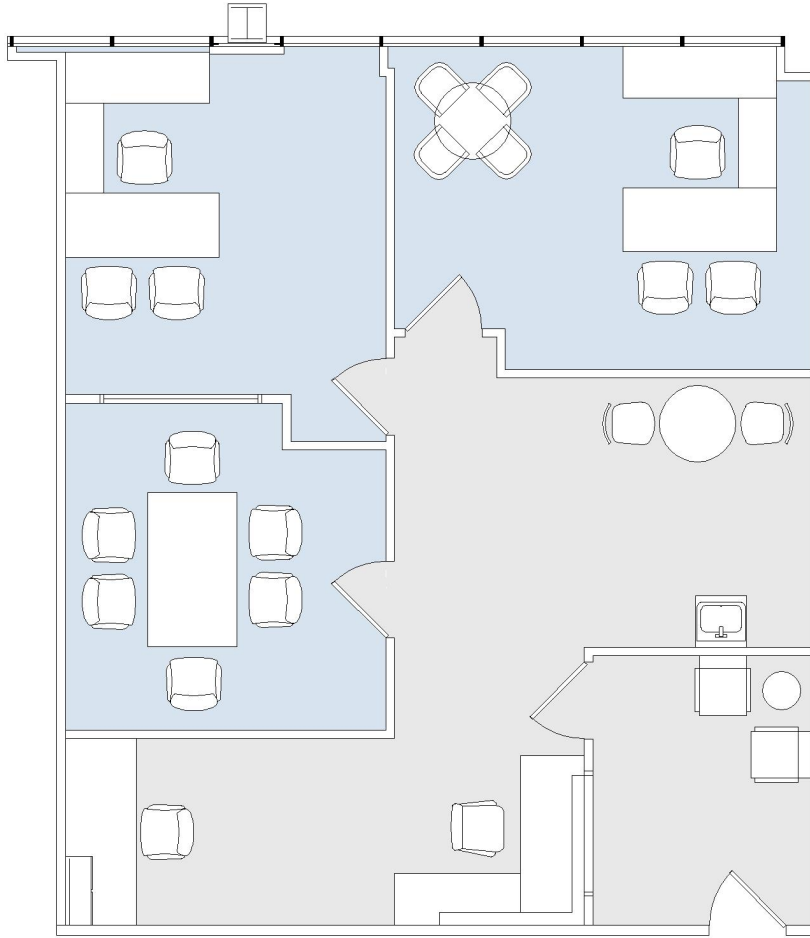

# WILSHIRE

SUITE 345 | 1,215 RSF

BEVERLY HILLS

## SUITE CONFIGURATION

OFFICES:	2
CONFERENCE ROOM:	1
RECEPTION:	1
KITCHEN:	1

NOT TO SCALE  
FURNITURE NOT INCLUDED

For more information, please contact:

310.255.7777  
leasing@douglasemmett.com

**Douglas  
Emmett**