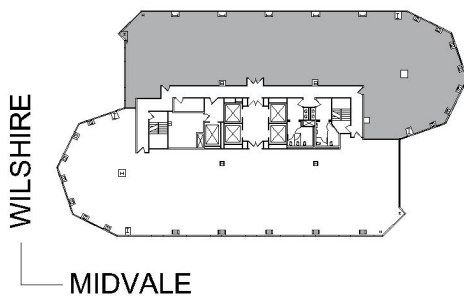

# 10940 WILSHIRE

THE TOWER

SUITE 950 | 6,772 RSF

WESTWOOD

#### SUITE CONFIGURATION

OFFICES:	10
CONFERENCE ROOM:	1
RECEPTION:	1
KITCHEN:	1
IT CLOSET:	1
COPY ROOM / STORAGE:	1

NOT TO SCALE  
FURNITURE NOT INCLUDED

For more information, please contact:

310.255.7777  
leasing@douglasemmett.com