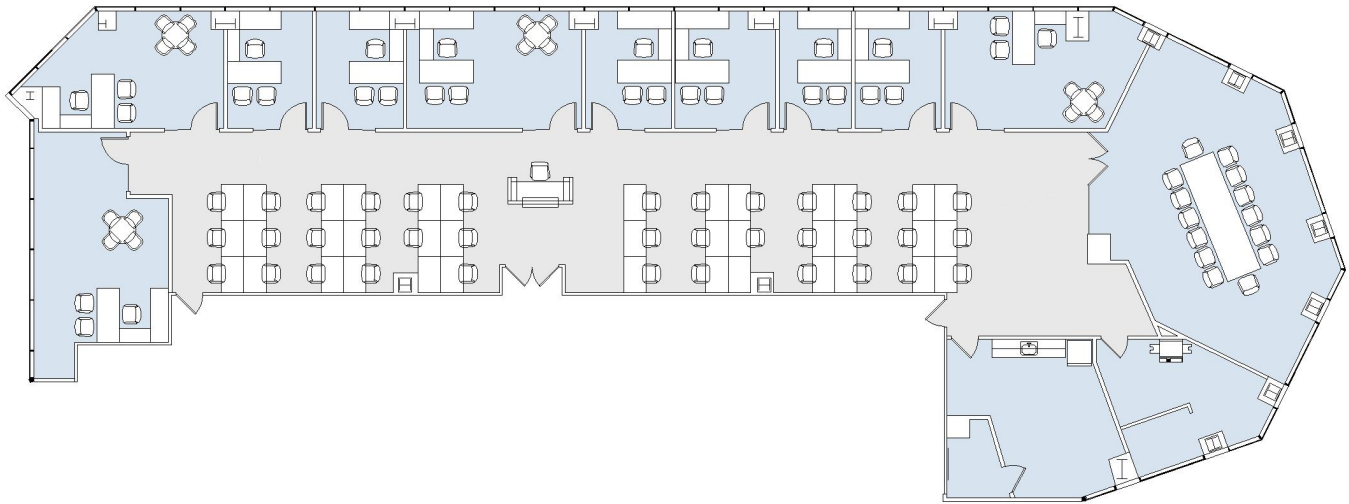

# 10940 WILSHIRE

THE TOWER

SUITE 950 | 6,772 RSF

WESTWOOD

#### SUITE CONFIGURATION

OFFICES:	10
CONFERENCE ROOM:	1
RECEPTION:	1
KITCHEN:	1
IT CLOSET:	1
COPY ROOM / STORAGE:	1

NOT TO SCALE  
FURNITURE NOT INCLUDED

For more information, please contact:

310.255.7777  
leasing@douglasemmett.com