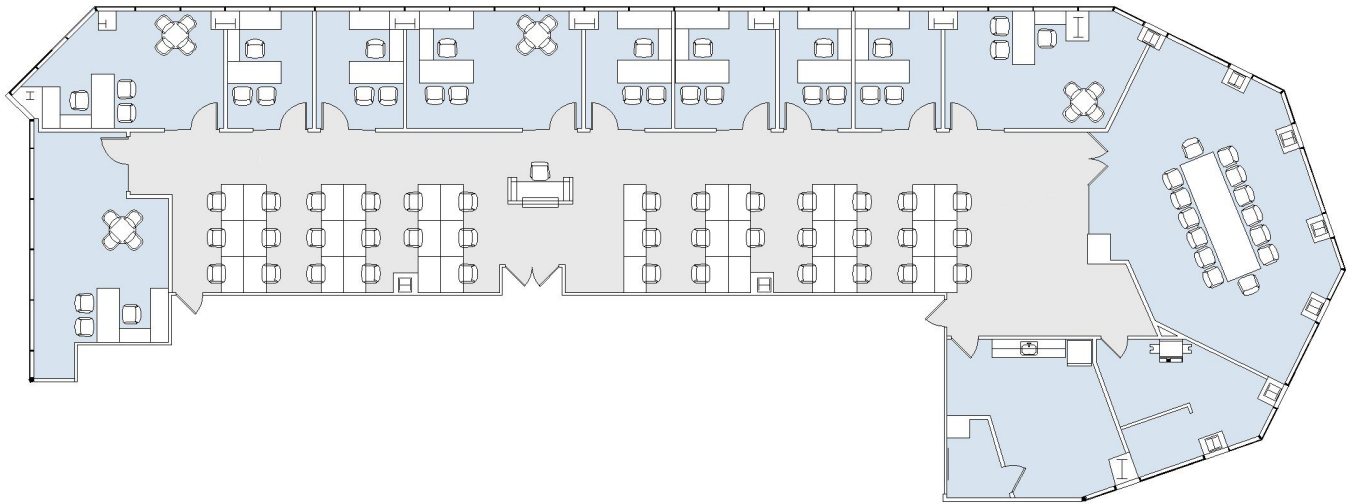

10940 THE TOWER WILSHIRE

SUITE 950 | 6,772 RSF
WESTWOOD

SUITE CONFIGURATION

OFFICES:	10
CONFERENCE ROOM:	1
RECEPTION:	1
KITCHEN:	1
IT CLOSET:	1
COPY ROOM / STORAGE:	1

NOT TO SCALE
FURNITURE NOT INCLUDED

For more information, please contact: