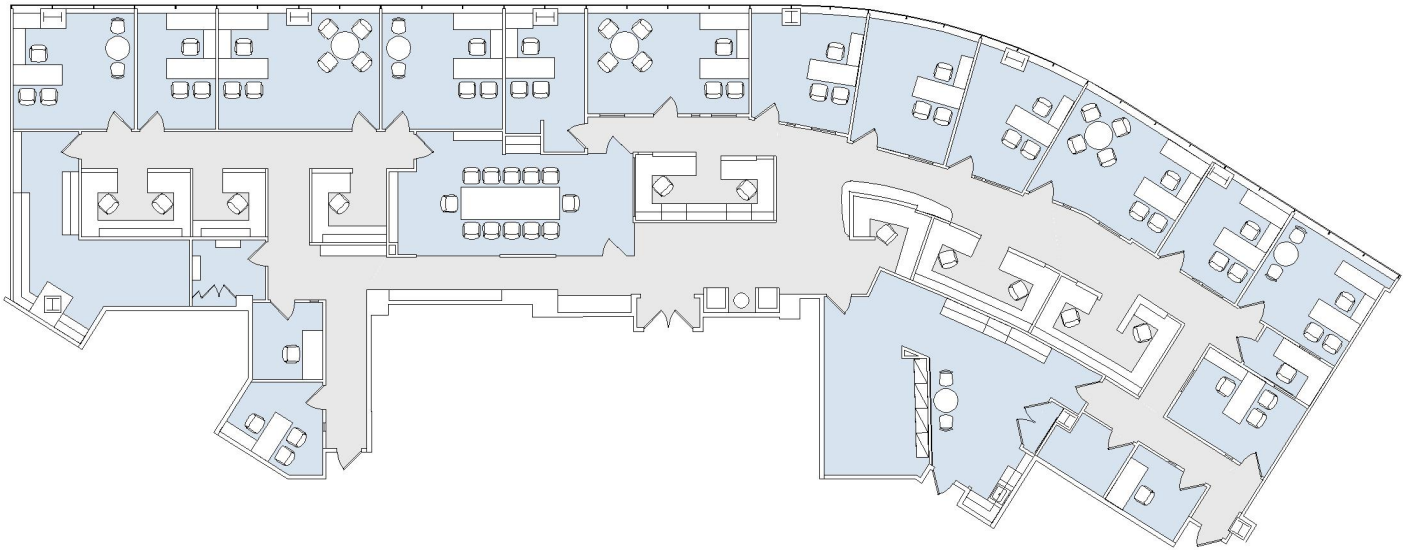

# 11900 OLYMPIC

BUNDY/OLYMPIC

SUITE 700 | 8,442 RSF

SAWTELLE/WEST LA

#### SUITE CONFIGURATION

OFFICES:	17
CONFERENCE ROOM:	1
RECEPTION:	1
KITCHEN:	1
IT CLOSETS:	2
FILE ROOM:	1
STORAGE:	2

NOT TO SCALE  
FURNITURE NOT INCLUDED

For more information, please contact:

310.255.7777  
leasing@douglasemmett.com