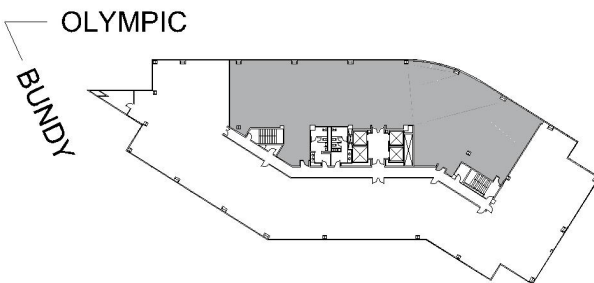

# 11900 OLYMPIC

BUNDY/OLYMPIC

SUITE 700 | 8,442 RSF

SAWTELLE/WEST LA

#### SUITE CONFIGURATION

OFFICES:	17
CONFERENCE ROOM:	1
RECEPTION:	1
KITCHEN:	1
IT CLOSETS:	2
FILE ROOM:	1
STORAGE:	2

NOT TO SCALE  
FURNITURE NOT INCLUDED

For more information, please contact:

310.255.7777  
leasing@douglasemmett.com