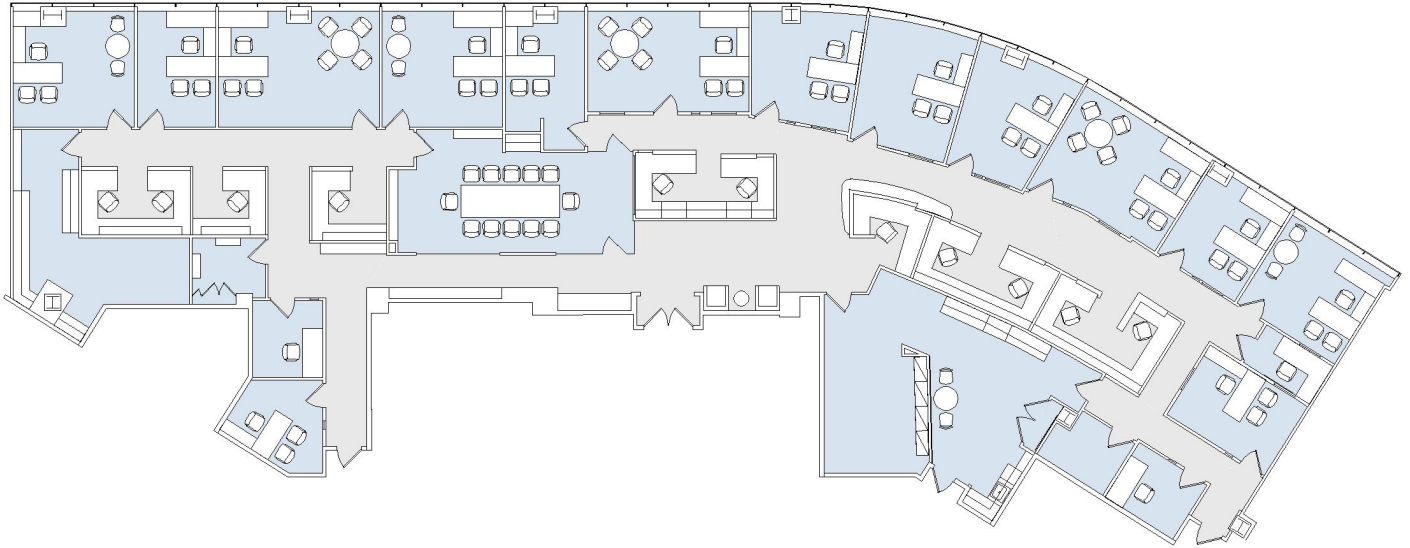

11900

BUNDY/OLYMPIC

SUITE 700 | 8,442 RSF

SAWTELLE/WEST LA

OLYMPIC

SUITE CONFIGURATION

OFFICES:	17
CONFERENCE ROOM:	1
RECEPTION:	1
KITCHEN:	1
IT CLOSETS:	2
FILE ROOM:	1
STORAGE:	2

NOT TO SCALE
FURNITURE NOT INCLUDED