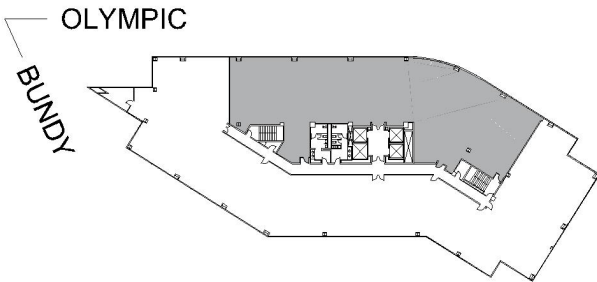

11900

BUNDY/OLYMPIC

SUITE 700 | 8,442 RSF

SAWTELLE/WEST LA

OLYMPIC

SUITE CONFIGURATION

OFFICES:	17
CONFERENCE ROOM:	1
RECEPTION:	1
KITCHEN:	1
IT CLOSETS:	2
FILE ROOM:	1
STORAGE:	2

NOT TO SCALE
FURNITURE NOT INCLUDED