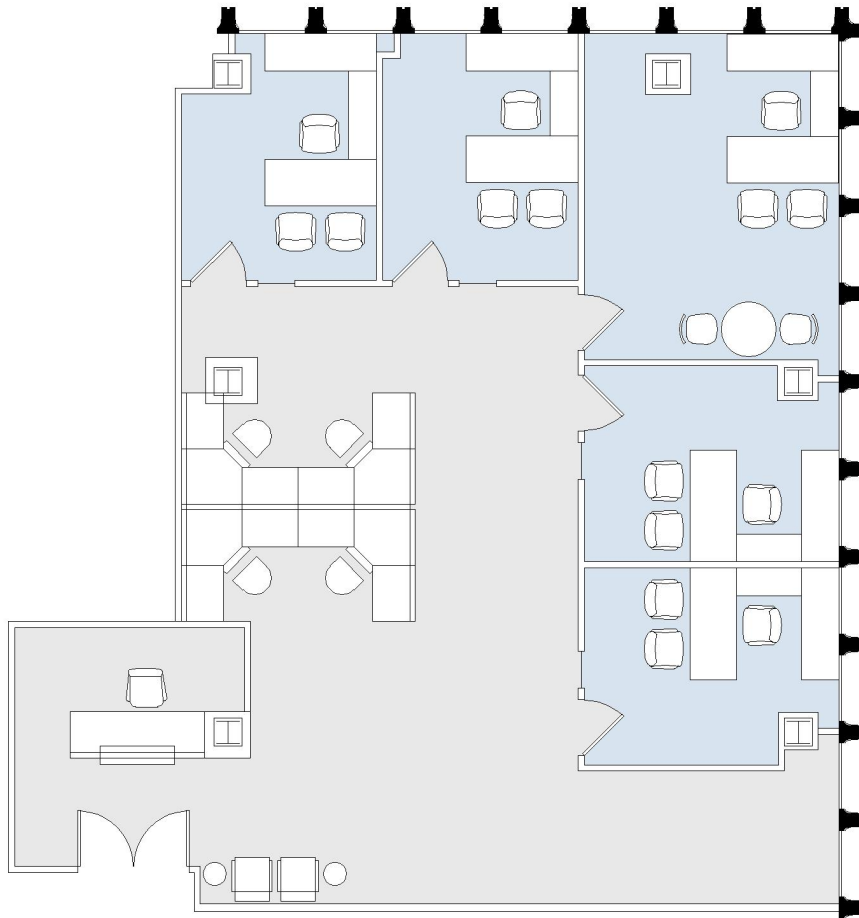

9100 WILSHIRE

9100 WILSHIRE WEST TOWER

SUITE W0890 | 2,196 RSF

BEVERLY HILLS

SUITE CONFIGURATION

OFFICES:	5
RECEPTION:	1

NOT TO SCALE
FURNITURE NOT INCLUDED

For more information, please contact: