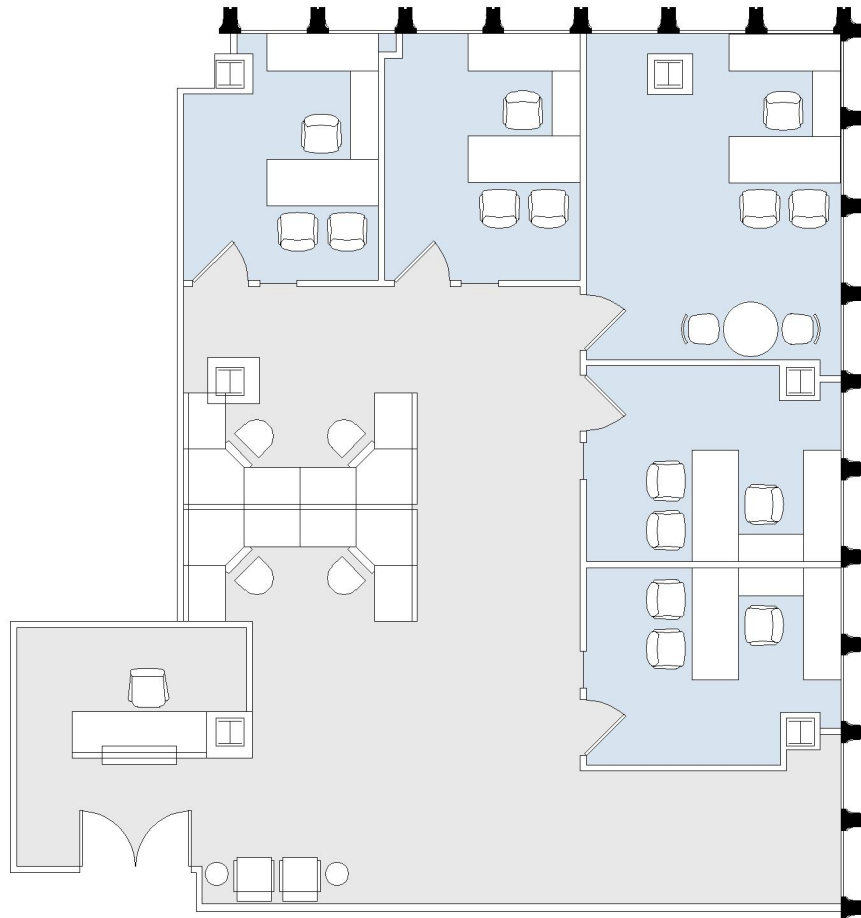

9100 WILSHIRE

9100 WILSHIRE WEST TOWER

SUITE W0890 | 2,196 RSF

BEVERLY HILLS

SUITE CONFIGURATION

OFFICES:	5
RECEPTION:	1

NOT TO SCALE
FURNITURE NOT INCLUDED

For more information, please contact: