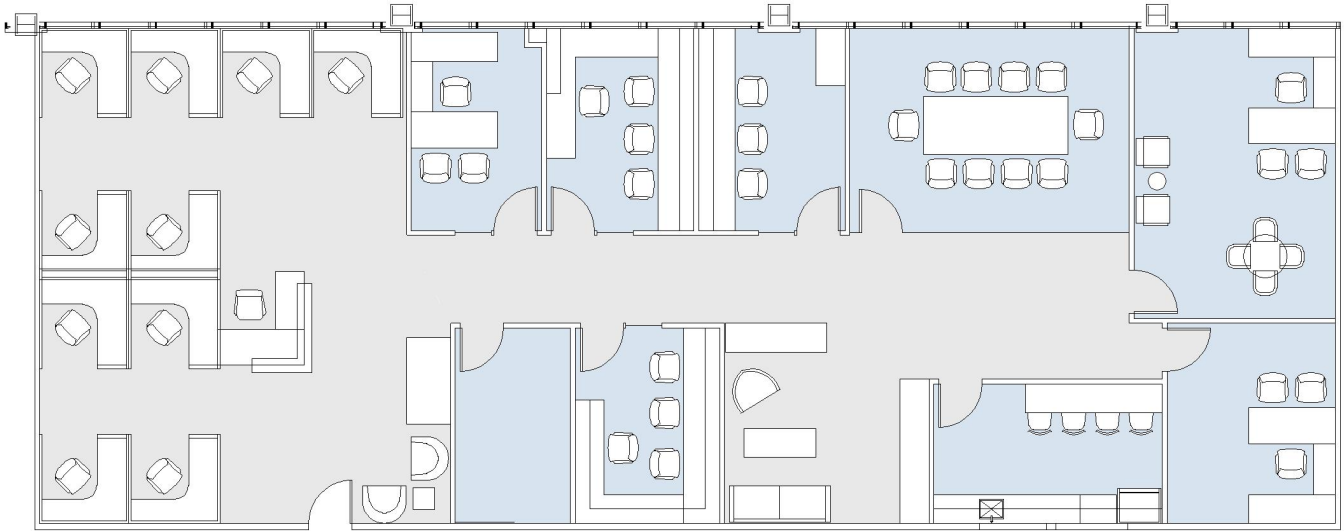

# WILSHIRE

SUITE 810 | 3,754 RSF

BEVERLY HILLS

## SUITE CONFIGURATION

OFFICES:	6
CONFERENCE ROOM:	1
RECEPTION:	1
KITCHEN:	1
IT / STORAGE:	1

NOT TO SCALE

FURNITURE NOT INCLUDED

For more information, please contact:

310.255.7777  
leasing@douglasemmett.com