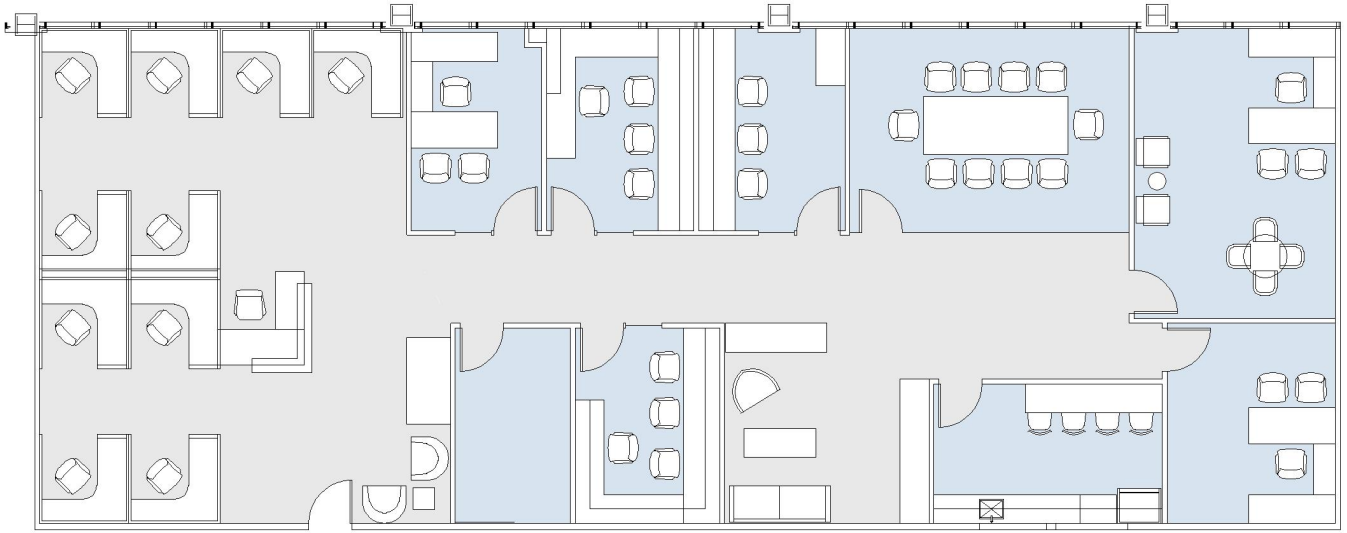

# 8383 WILSHIRE

SUITE 810 | 3,754 RSF  
BEVERLY HILLS

## SUITE CONFIGURATION

OFFICES:	6
CONFERENCE ROOM:	1
RECEPTION:	1
KITCHEN:	1
IT / STORAGE:	1

NOT TO SCALE

FURNITURE NOT INCLUDED

For more information, please contact:

310.255.7777  
leasing@douglasemmett.com