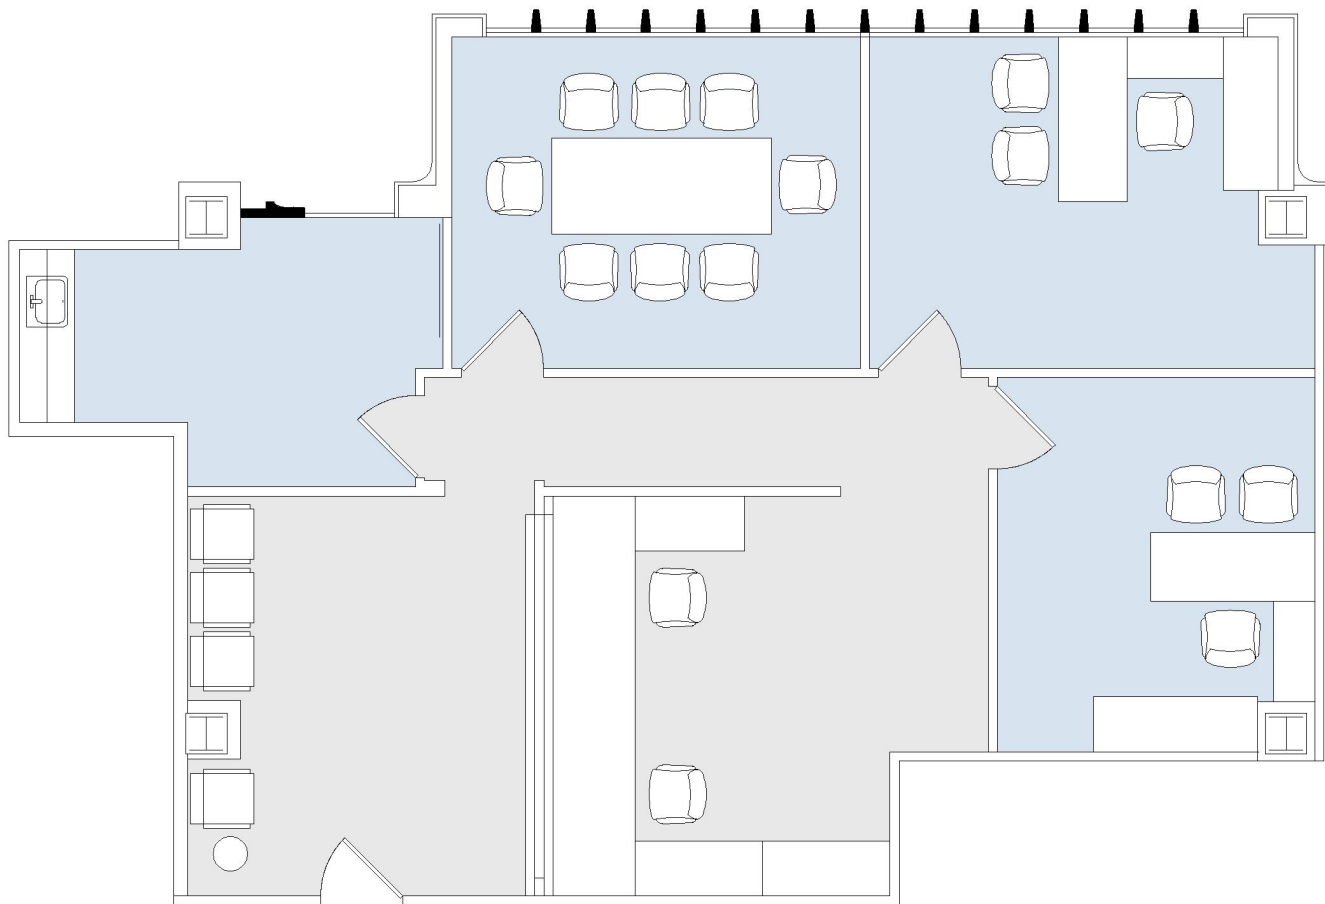

# 9100 WILSHIRE

9100 WILSHIRE EAST TOWER

SUITE 535 | 1,472 RSF

BEVERLY HILLS

#### SUITE CONFIGURATION

OFFICES:	2
CONFERENCE ROOM:	1
RECEPTION:	1
KITCHEN:	1

NOT TO SCALE

FURNITURE NOT INCLUDED

For more information, please contact:

310.255.7777

leasing@douglasemmett.com

**Douglas  
Emmett**