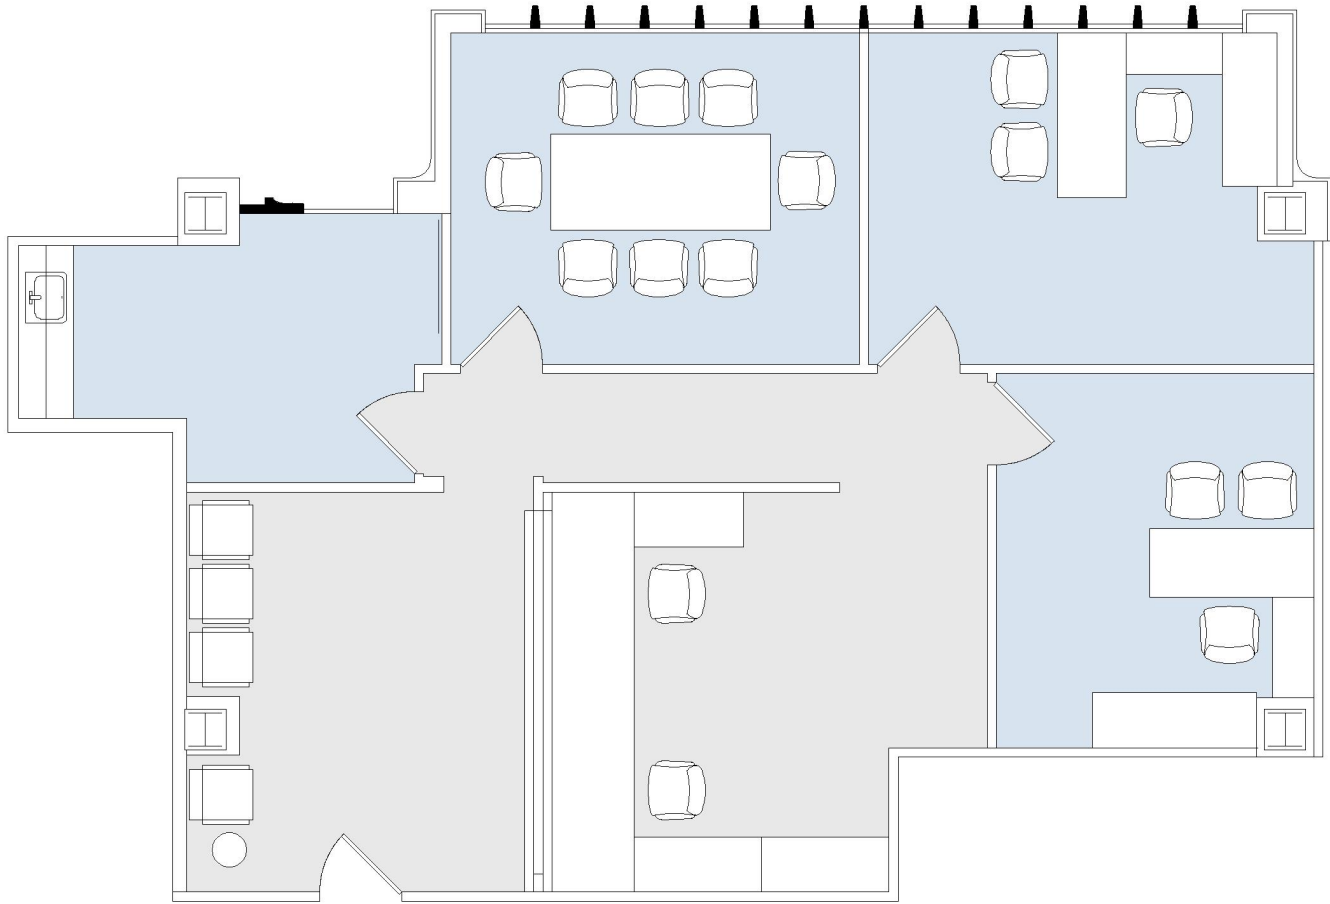

# 9100 WILSHIRE

9100 WILSHIRE EAST TOWER

SUITE 535 | 1,472 RSF

BEVERLY HILLS

## SUITE CONFIGURATION

OFFICES:	2
CONFERENCE ROOM:	1
RECEPTION:	1
KITCHEN:	1

NOT TO SCALE  
FURNITURE NOT INCLUDED

For more information, please contact:

310.255.7777  
leasing@douglasemmett.com

**Douglas  
Emmett**