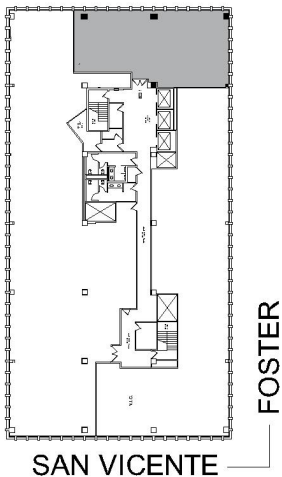

6330

CARTHAY CAMPUS 30

SUITE 505 | 2,355 RSF

BEVERLY HILLS

## SUITE CONFIGURATION

|                  |   |
|------------------|---|
| OFFICES:         | 5 |
| CONFERENCE ROOM: | 1 |
| RECEPTION:       | 1 |
| KITCHEN:         | 1 |

NOT TO SCALE  
FURNITURE NOT INCLUDED