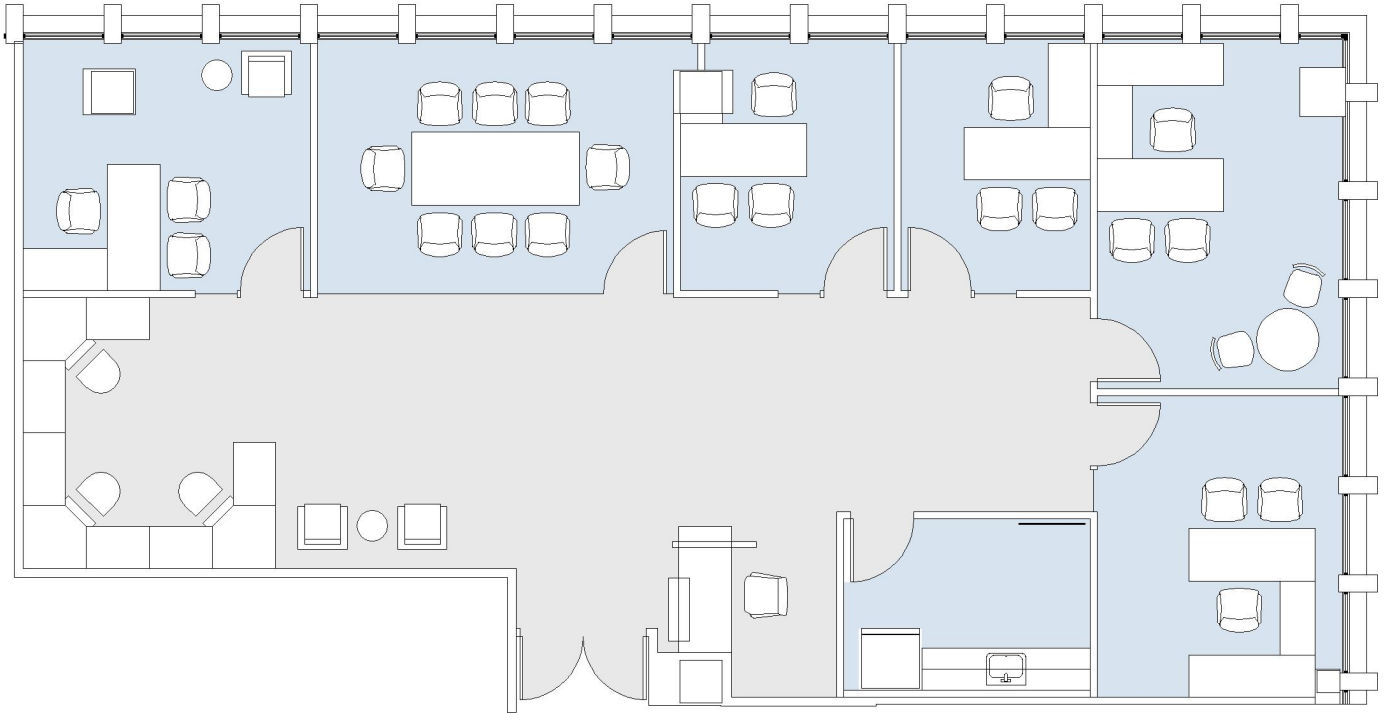

6330

CARTHAY CAMPUS 30

SUITE 505 | 2,355 RSF

BEVERLY HILLS

SAN VICENTE

SUITE CONFIGURATION

OFFICES:	5
CONFERENCE ROOM:	1
RECEPTION:	1
KITCHEN:	1

NOT TO SCALE
FURNITURE NOT INCLUDED