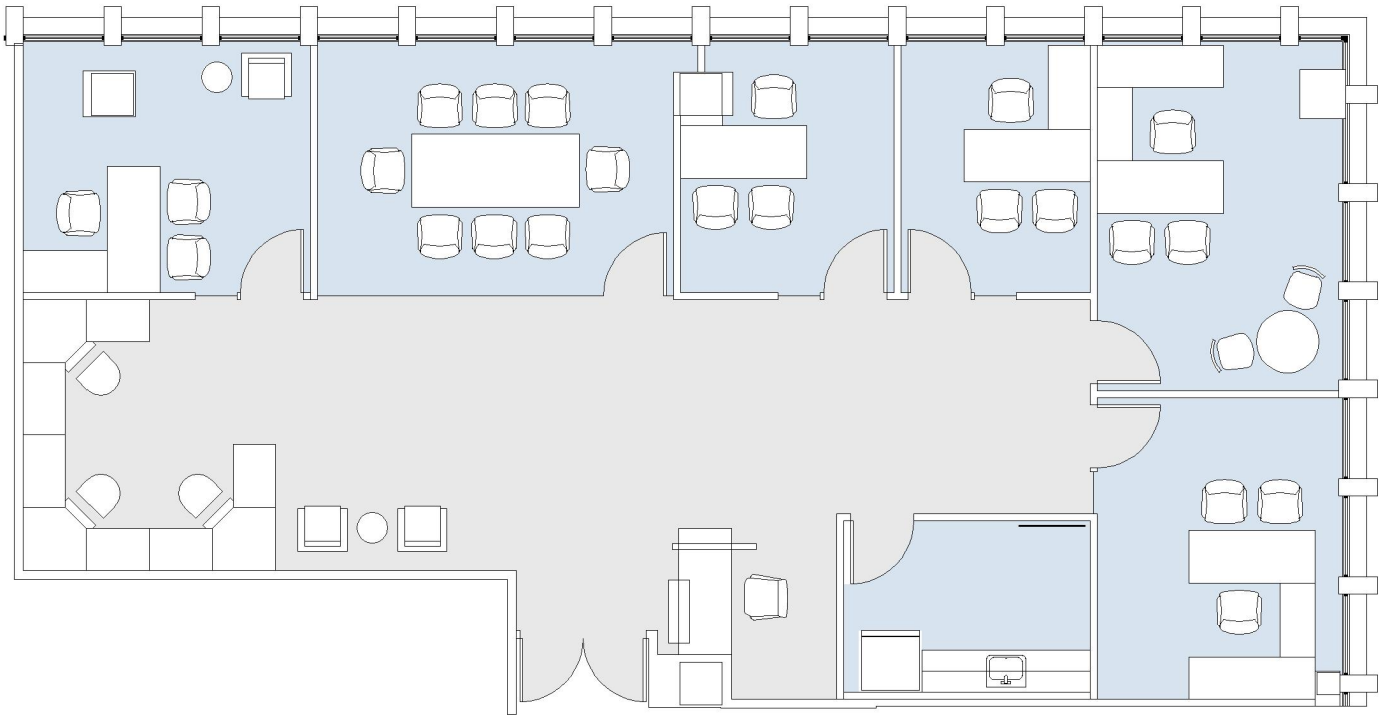

6330

CARTHAY CAMPUS 30

SUITE 505 | 2,355 RSF

BEVERLY HILLS

## SUITE CONFIGURATION

|                  |   |
|------------------|---|
| OFFICES:         | 5 |
| CONFERENCE ROOM: | 1 |
| RECEPTION:       | 1 |
| KITCHEN:         | 1 |

NOT TO SCALE  
FURNITURE NOT INCLUDED