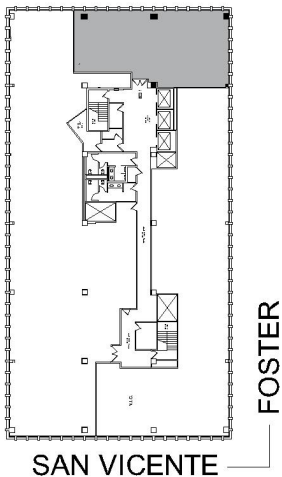

6330

CARTHAY CAMPUS 30

SUITE 505 | 2,355 RSF

BEVERLY HILLS

SAN VICENTE

SUITE CONFIGURATION

OFFICES:	5
CONFERENCE ROOM:	1
RECEPTION:	1
KITCHEN:	1

NOT TO SCALE
FURNITURE NOT INCLUDED