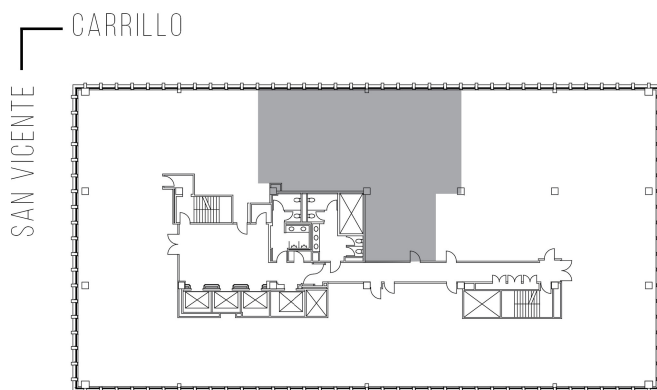

6310

CARTHAY CAMPUS 10

SUITE 510 | 2,794 RSF

BEVERLY HILLS

SAN VICENTE

AS-BUILT CONFIGURATION

OFFICES:	5
CONFERENCE ROOM:	1
RECEPTION:	1
KITCHEN:	1
FILE/COPY ROOM:	1

NOT TO SCALE
FURNITURE NOT INCLUDED

For more information, please contact:

CARLTON MAESE
310.255.7781

MELINDA MECHOSO
310.255.7737

EDMUND HA
310.255.7743

cmaese@douglasemmett.com mmechoso@douglasemmett.com edmund.ha@douglasemmett.com

**Douglas
Emmett**