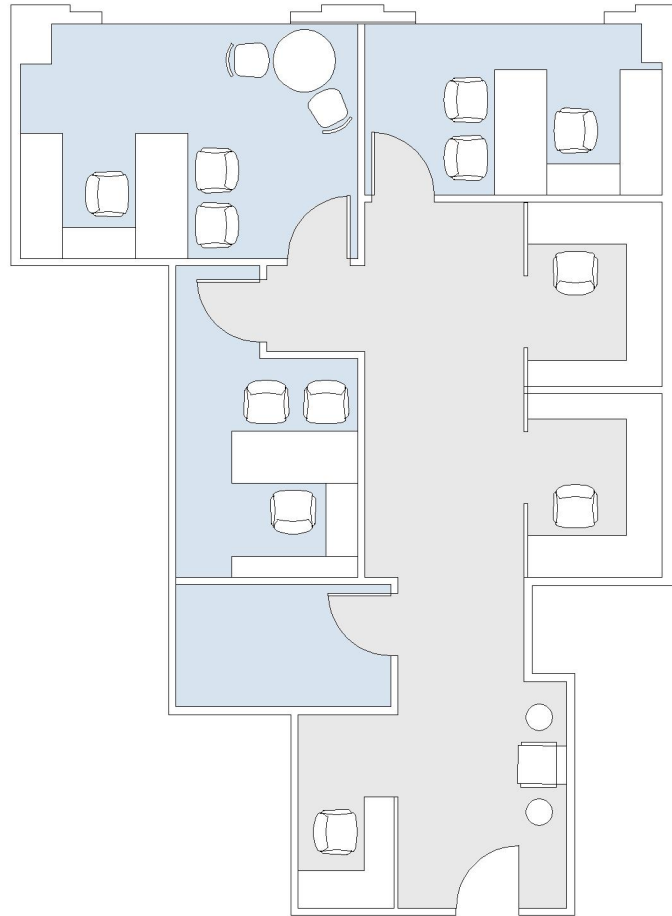

150 S RODEO DRIVE

SUITE 130 | 1,193 RSF
BEVERLY HILLS

AS-BUILT CONFIGURATION

OFFICES:	3
RECEPTION:	1
STORAGE:	1

NOT TO SCALE
FURNITURE NOT INCLUDED

For more information, please contact:

310.255.7777
leasing@douglasemmett.com