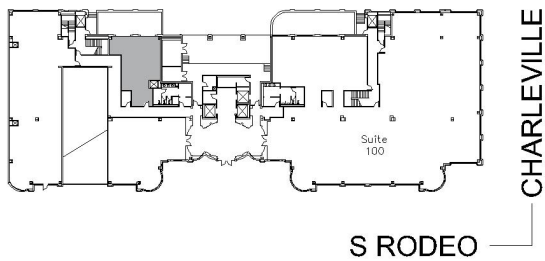

150 S RODEO DRIVE

SUITE 130 | 1,193 RSF
BEVERLY HILLS

AS-BUILT CONFIGURATION

OFFICES:	3
RECEPTION:	1
STORAGE:	1

NOT TO SCALE
FURNITURE NOT INCLUDED

For more information, please contact:

310.255.7777
leasing@douglasemmett.com