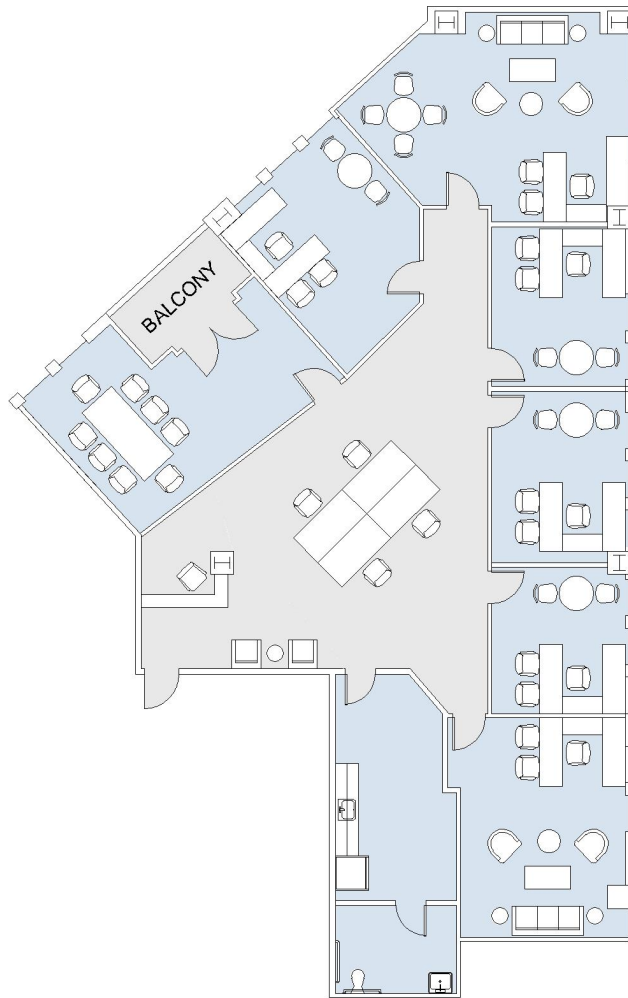

301

VILLAGE ON CANON

SUITE 228 | 3,559 RSF

BEVERLY HILLS

N CANON DRIVE

SUITE CONFIGURATION

OFFICES:	6
CONFERENCE ROOM:	1
RECEPTION:	1
KITCHEN:	1
PRIVATE RESTROOM:	1
BALCONY:	1

NOT TO SCALE
FURNITURE NOT INCLUDED