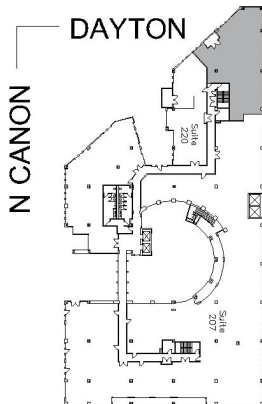

301

VILLAGE ON CANON

SUITE 228 | 3,559 RSF

BEVERLY HILLS

N CANON DRIVE

SUITE CONFIGURATION

OFFICES:	6
CONFERENCE ROOM:	1
RECEPTION:	1
KITCHEN:	1
PRIVATE RESTROOM:	1
BALCONY:	1

NOT TO SCALE
FURNITURE NOT INCLUDED