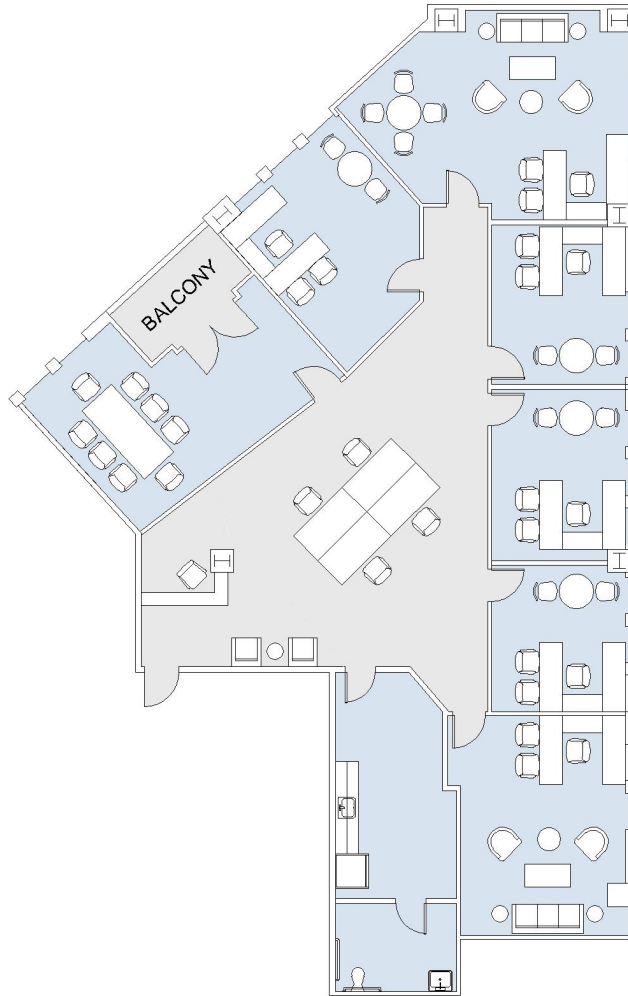

# 301

VILLAGE ON CANON

SUITE 228 | 3,559 RSF

BEVERLY HILLS

# N CANON DRIVE

#### SUITE CONFIGURATION

OFFICES:	6
CONFERENCE ROOM:	1
RECEPTION:	1
KITCHEN:	1
PRIVATE RESTROOM:	1
BALCONY:	1

NOT TO SCALE  
FURNITURE NOT INCLUDED

For more information, please contact:

310.255.7777

leasing@douglasemmett.com