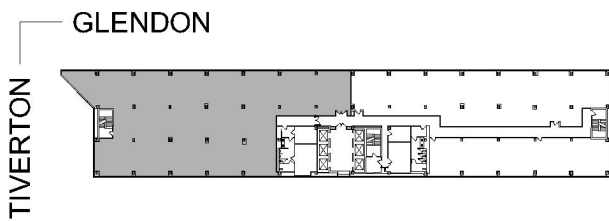

For more information, please contact:

310.255.7777
leasing@douglasemmett.com