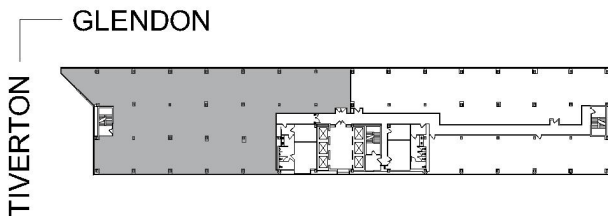

For more information, please contact:

310.255.7777

leasing@douglasemmett.com

**Douglas
Emmett**