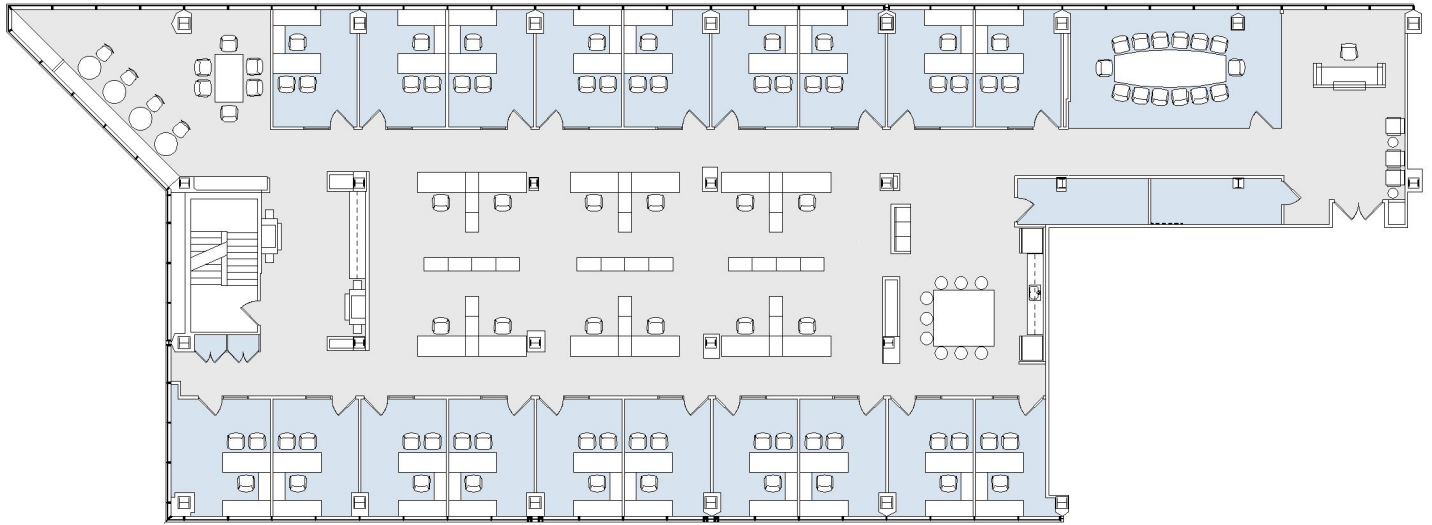

1100

WESTWOOD CENTER

SUITE 1800 | 10,564 RSF

WESTWOOD

GLENDON AVENUE

SUITE CONFIGURATION

OFFICES:	19
CONFERENCE ROOM:	1
RECEPTION:	1
KITCHEN:	1
IT ROOM:	1
STORAGE:	3

NOT TO SCALE