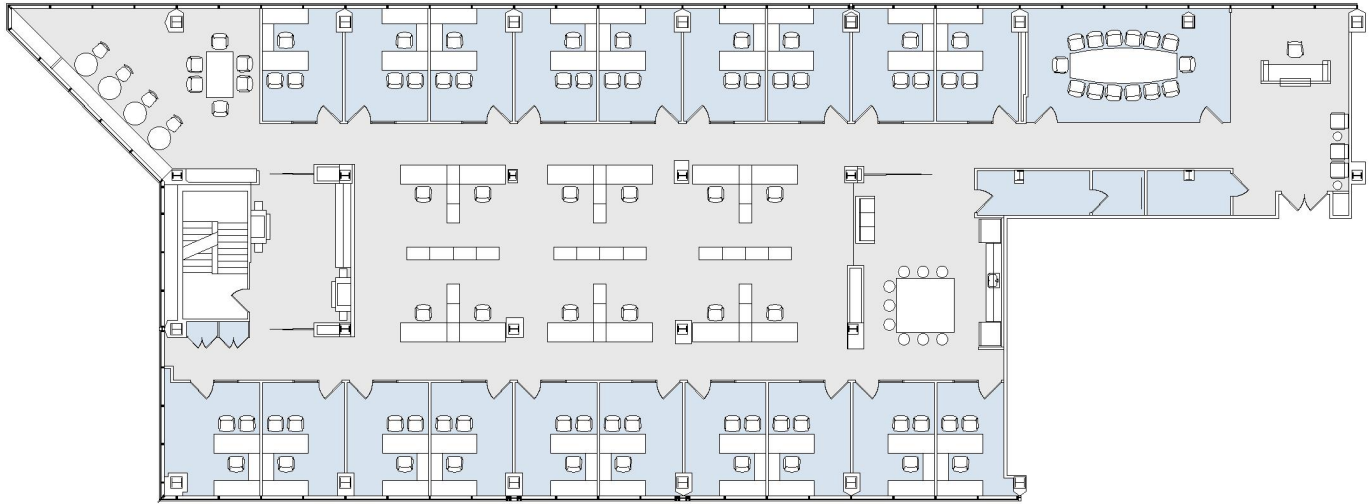

1100

WESTWOOD CENTER

SUITE 1800 | 10,564 RSF

WESTWOOD

GLENDON AVENUE

SUITE CONFIGURATION

OFFICES:	19
CONFERENCE ROOM:	1
RECEPTION:	1
KITCHEN:	1
IT ROOM:	1
STORAGE:	2
CLOSETS:	2

NOT TO SCALE