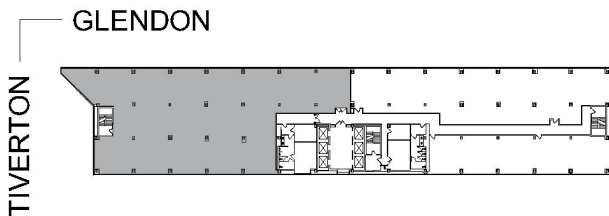

For more information, please contact:

310.255.7777
leasing@douglasemmett.com

**Douglas
Emmett**