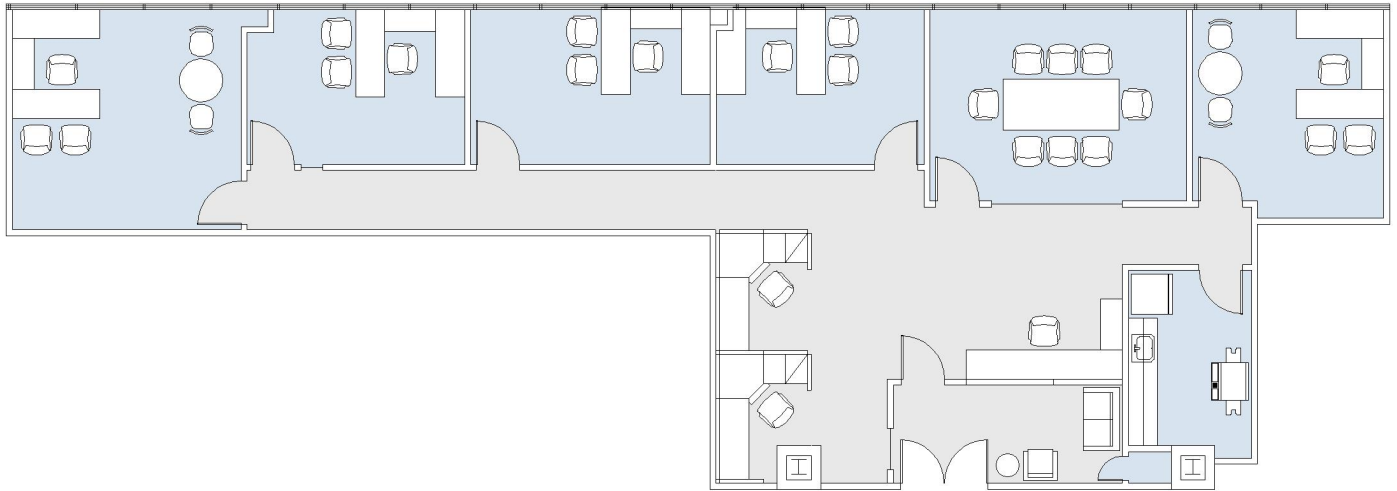

15233 VENTURA

VALLEY OFFICE PLAZA

SUITE 420 | 2,565 RSF

SHERMAN OAKS/ENCINO

AS-BUILT CONFIGURATION

OFFICES:	5
CONFERENCE ROOM:	1
RECEPTION:	1
KITCHEN:	1

NOT TO SCALE
FURNITURE NOT INCLUDED

For more information, please contact: