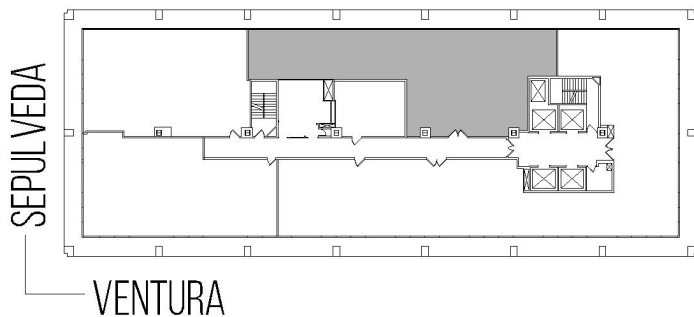

15233 VENTURA

VALLEY OFFICE PLAZA

SUITE 420 | 2,565 RSF

SHERMAN OAKS/ENCINO

AS-BUILT CONFIGURATION

OFFICES:	5
CONFERENCE ROOM:	1
RECEPTION:	1
KITCHEN:	1

NOT TO SCALE
FURNITURE NOT INCLUDED

For more information, please contact: