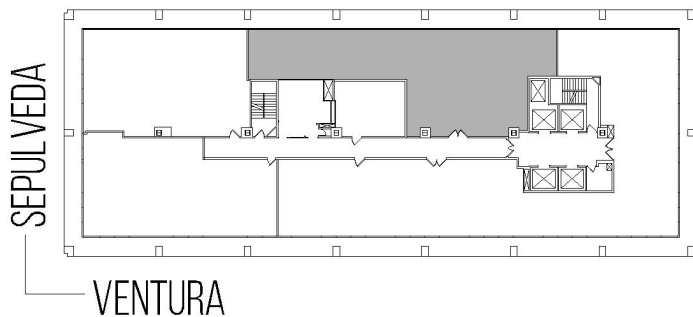

15233 VENTURA

VALLEY OFFICE PLAZA

SUITE 420 | 2,565 RSF

SHERMAN OAKS/ENCINO

AS-BUILT CONFIGURATION

OFFICES:	5
CONFERENCE ROOM:	1
RECEPTION:	1
KITCHEN:	1

NOT TO SCALE
FURNITURE NOT INCLUDED

For more information, please contact: