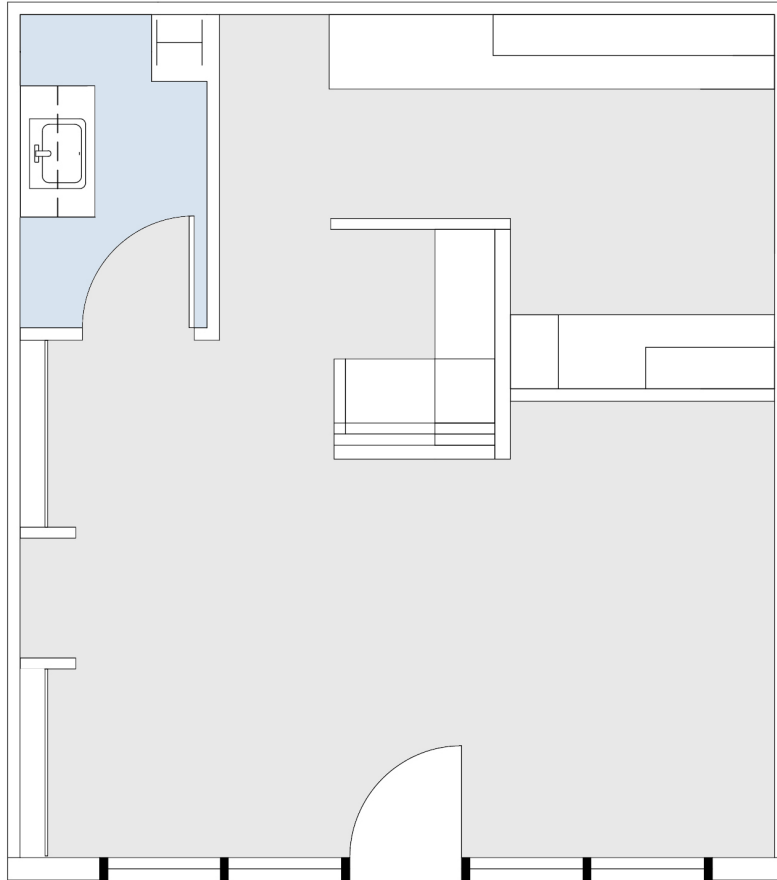

8383

WILSHIRE

SUITE 114 | 520 RSF

BEVERLY HILLS

AS-BUILT CONFIGURATION

NOT TO SCALE
FURNITURE NOT INCLUDED

For more information, please contact:

310.255.7777
leasing@douglasemmett.com