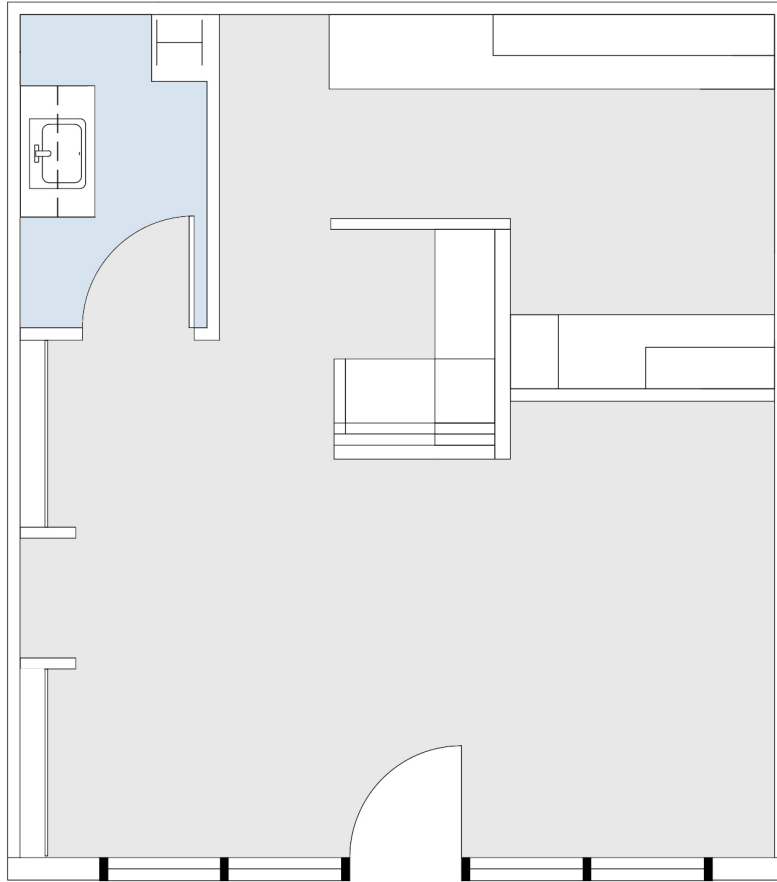

8383
WILSHIRE

SUITE 114 | 520 RSF
BEVERLY HILLS

AS-BUILT CONFIGURATION

NOT TO SCALE
FURNITURE NOT INCLUDED

For more information, please contact:

310.255.7777
leasing@douglasemmett.com

**Douglas
Emmett**