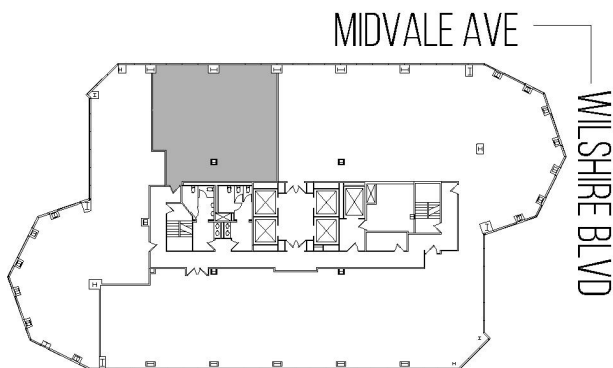

10940 WILSHIRE

THE TOWER

SUITE 705 | 1,848 RSF

WESTWOOD

AS-BUILT CONFIGURATION

OFFICES:	3
CONFERENCE ROOM:	1
RECEPTION:	1
KITCHEN:	1

NOT TO SCALE
FURNITURE NOT INCLUDED

For more information, please contact: