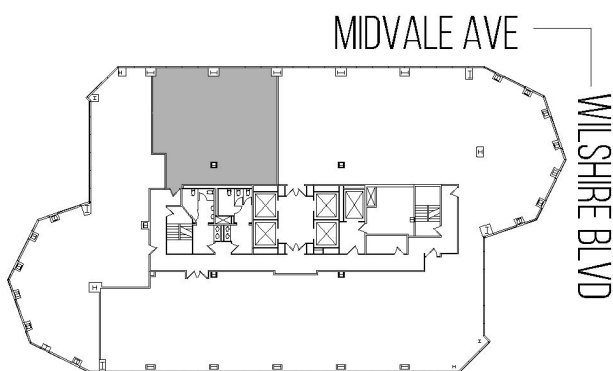

# 10940 WILSHIRE

THE TOWER

SUITE 705 | 1,848 RSF

WESTWOOD

## AS-BUILT CONFIGURATION

OFFICES:	3
CONFERENCE ROOM:	1
RECEPTION:	1
KITCHEN:	1

NOT TO SCALE  
FURNITURE NOT INCLUDED

For more information, please contact:

310.255.7777

leasing@douglasemmett.com

**Douglas  
Emmett**