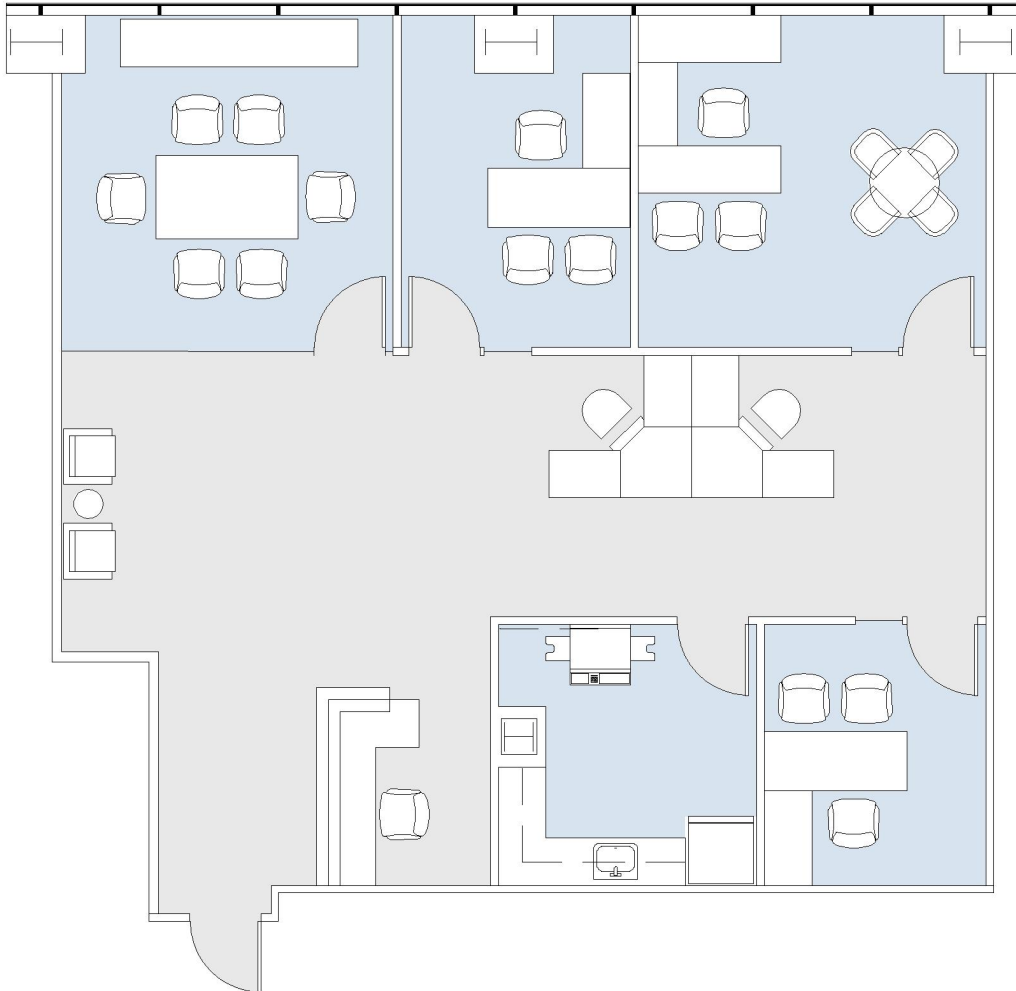

10940 WILSHIRE

THE TOWER

SUITE 705 | 1,848 RSF

WESTWOOD

AS-BUILT CONFIGURATION

OFFICES:	3
CONFERENCE ROOM:	1
RECEPTION:	1
KITCHEN:	1

NOT TO SCALE
FURNITURE NOT INCLUDED

For more information, please contact: