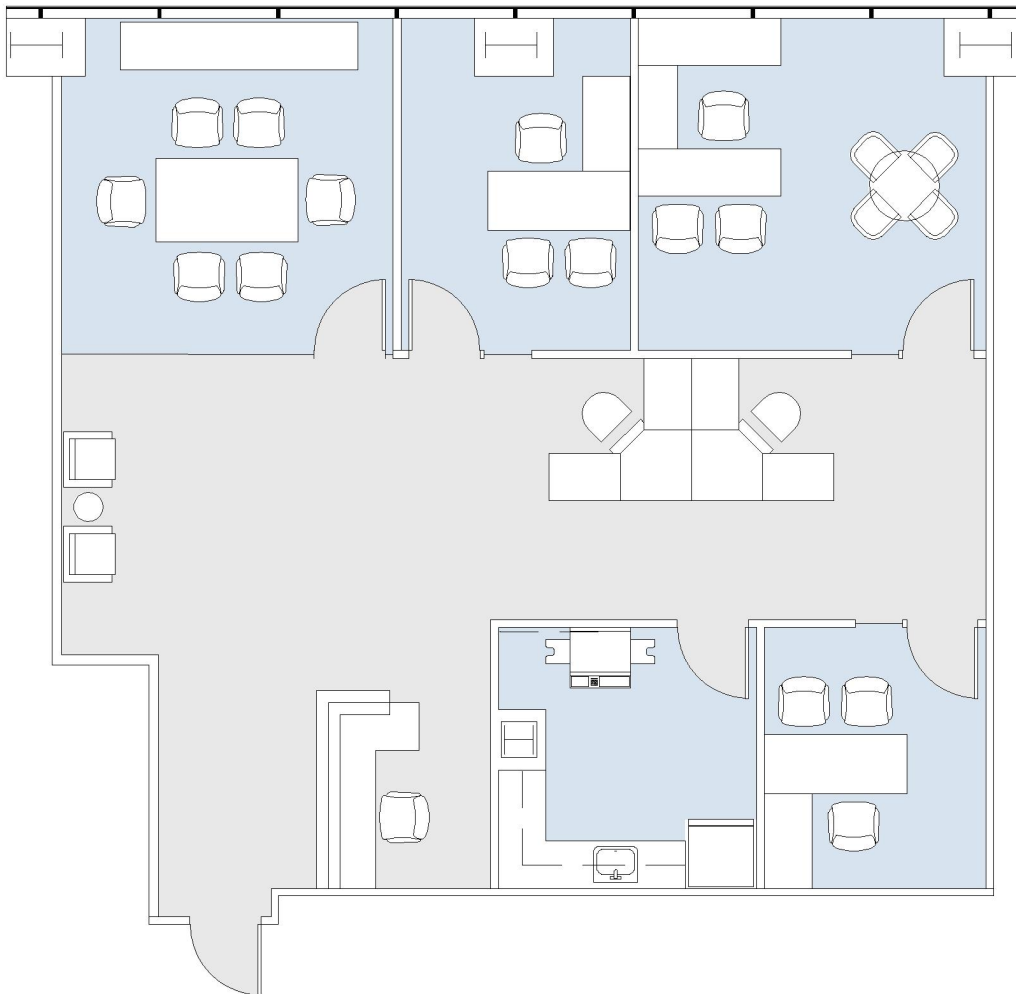

# 10940 WILSHIRE

THE TOWER

SUITE 705 | 1,848 RSF

WESTWOOD

## AS-BUILT CONFIGURATION

OFFICES:	3
CONFERENCE ROOM:	1
RECEPTION:	1
KITCHEN:	1

NOT TO SCALE  
FURNITURE NOT INCLUDED

For more information, please contact:

310.255.7777

leasing@douglasemmett.com

**Douglas  
Emmett**