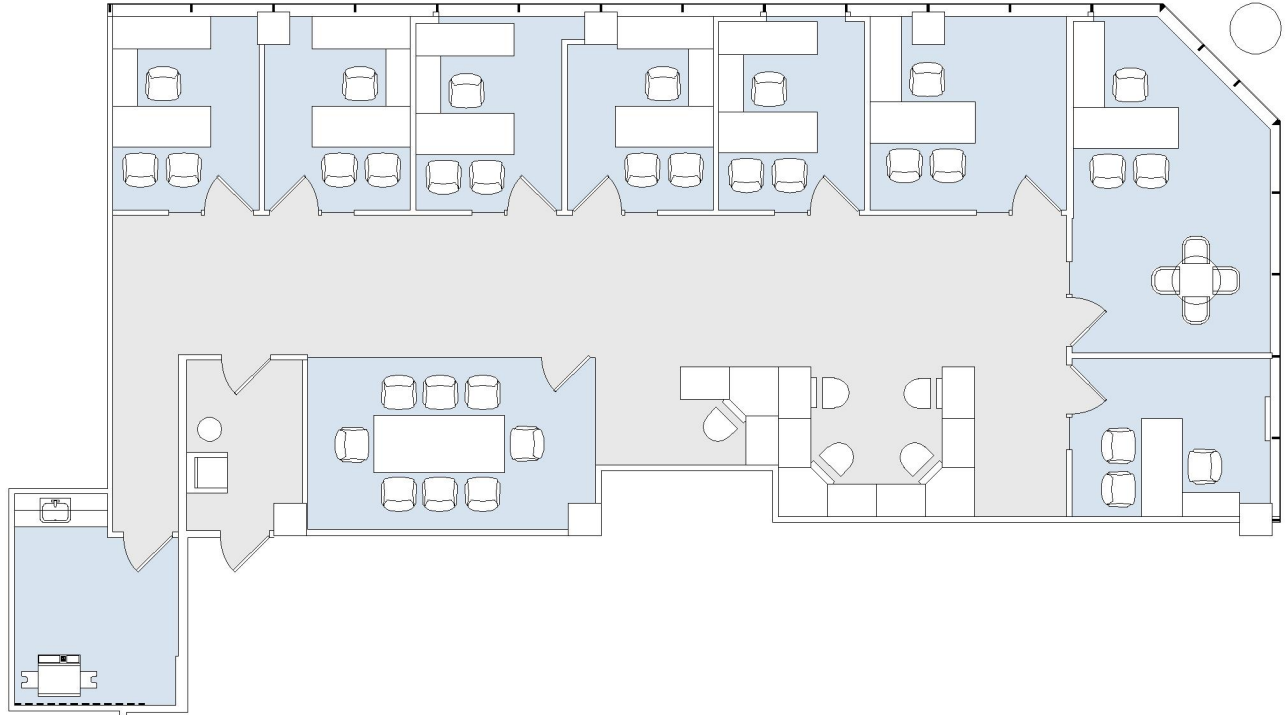

11726

BRENTWOOD EXECUTIVE PLAZA

SUITE 480 | 2,825 RSF

BRENTWOOD-SAN VICENTE

SAN VICENTE

SAN VICENTE

SUITE CONFIGURATION

OFFICES:	8
CONFERENCE ROOM:	1
RECEPTION:	1
KITCHEN:	1

NOT TO SCALE
FURNITURE NOT INCLUDED

For more information, please contact:

310.255.7777

leasing@douglasemmett.com

**Douglas
Emmett**