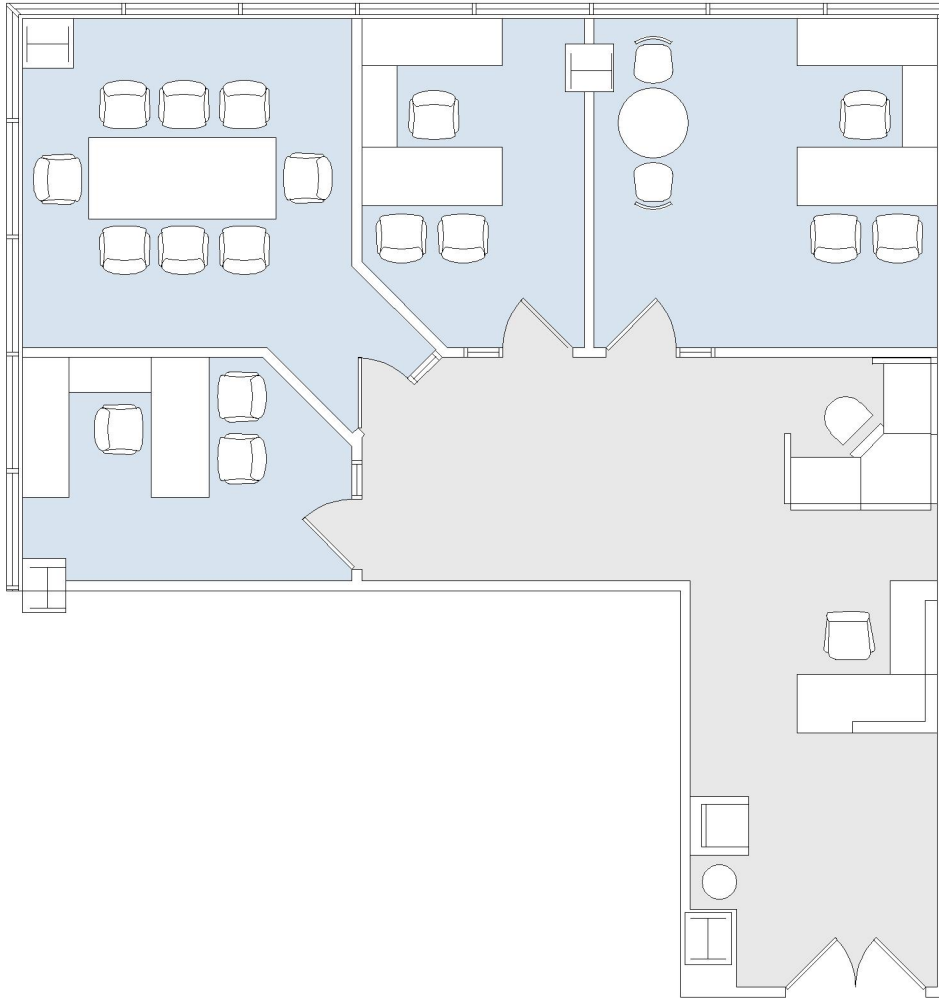

21700

WARNER CENTER TOWER - VI

SUITE 1290 | 1,439 RSF

WOODLAND HILLS

OXNARD STREET

SUITE CONFIGURATION

OFFICES:	3
CONFERENCE ROOM:	1
RECEPTION:	1

NOT TO SCALE
FURNITURE NOT INCLUDED