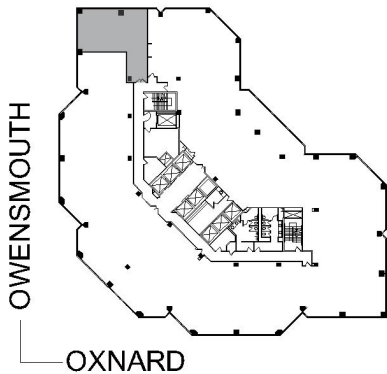

21700

WARNER CENTER TOWER - VI

SUITE 1290 | 1,439 RSF

WOODLAND HILLS

OXNARD STREET

SUITE CONFIGURATION

OFFICES:	3
CONFERENCE ROOM:	1
RECEPTION:	1

NOT TO SCALE
FURNITURE NOT INCLUDED