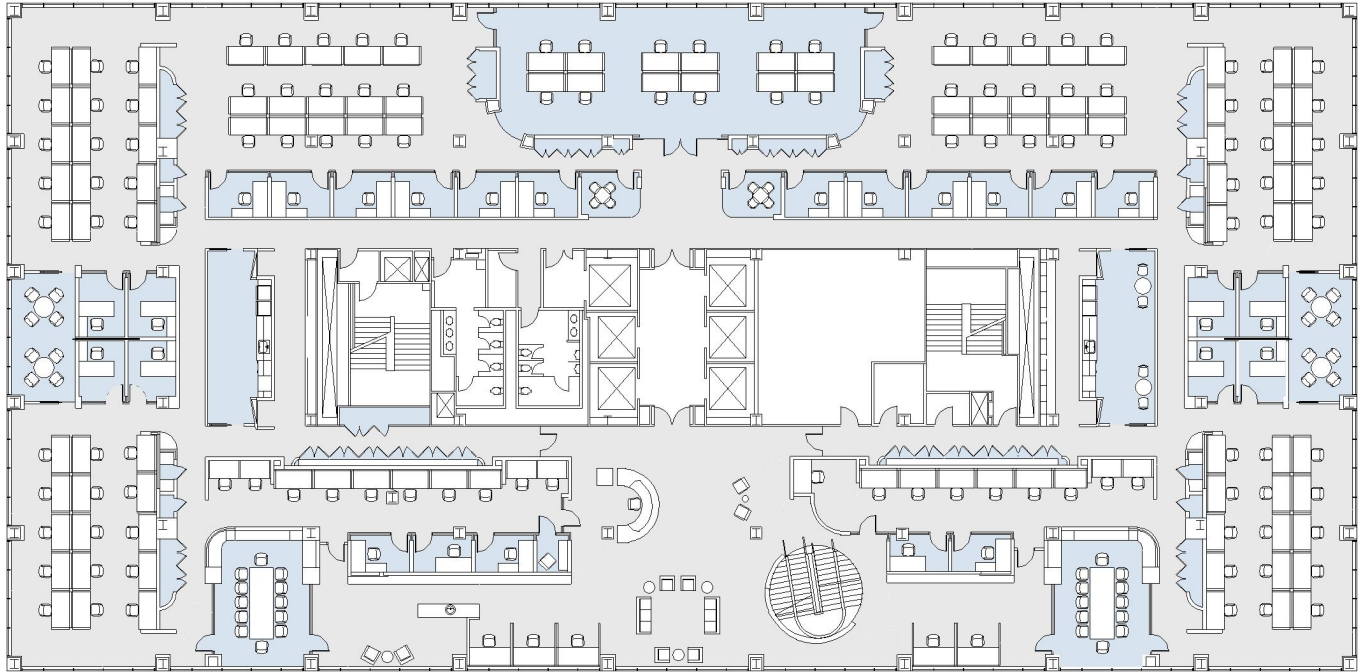

10960 WILSHIRE

SUITE 1600 | 25,502 RSF

WESTWOOD

SUITE CONFIGURATION

OFFICES:	25
MEETING ROOMS:	5
AUDITORIUM:	1
INTERNAL STAIRWELL:	1
RECEPTION:	1
KITCHENS:	2
BOOTHs:	5
FILE ROOMS:	2
IT CLOSET:	1

NOT TO SCALE