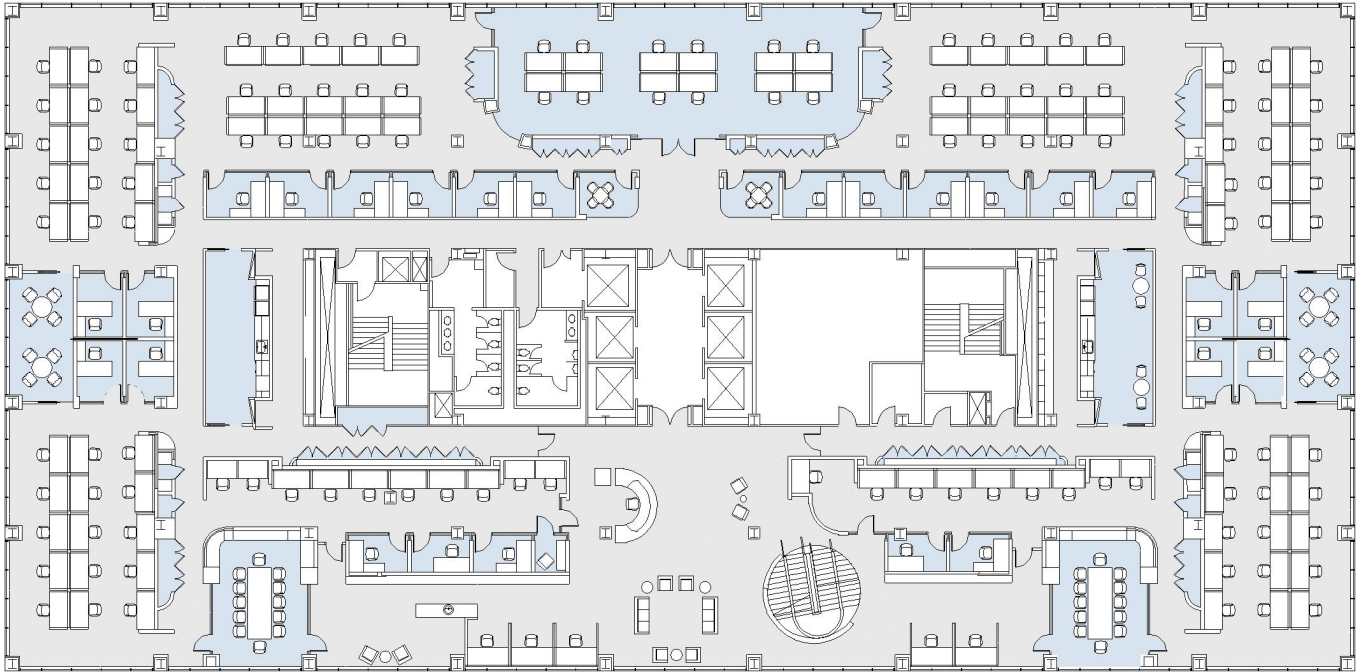

10960 WILSHIRE

SUITE 1600 | 25,502 RSF

WESTWOOD

SUITE CONFIGURATION

OFFICES:	25
MEETING ROOMS:	5
OPEN CEILING AUDITORIUM:	1
INTERNAL STAIRWELL:	1
RECEPTION:	1
KITCHENS:	2
BOOTHES:	5
FILE ROOMS:	2
IT CLOSET:	1