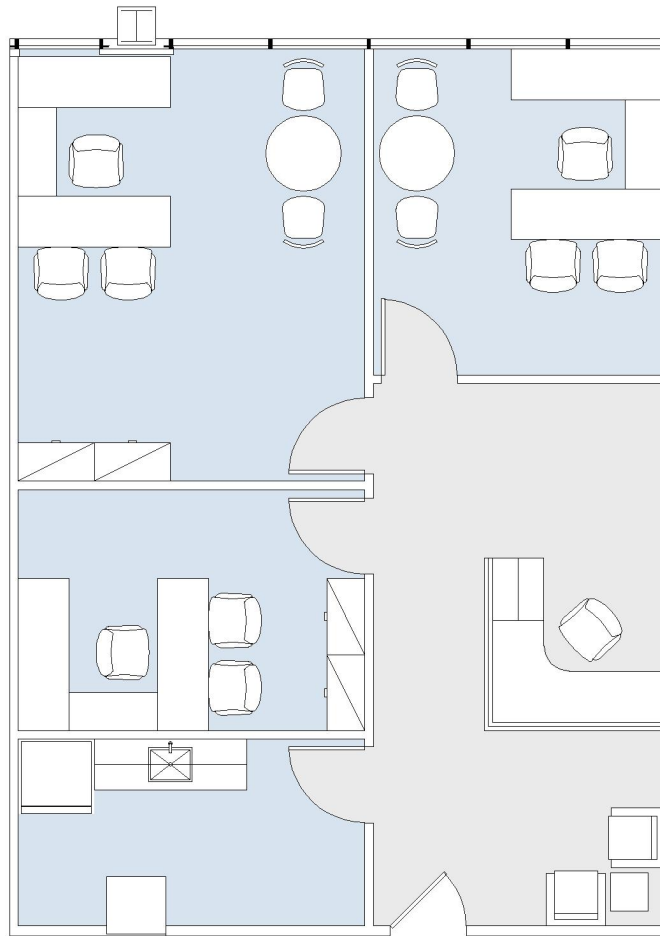

8383

WILSHIRE

SUITE 363 | 1,084 RSF

BEVERLY HILLS

SUITE CONFIGURATION

OFFICES:	3
RECEPTION:	1
KITCHEN:	1

NOT TO SCALE

FURNITURE NOT INCLUDED