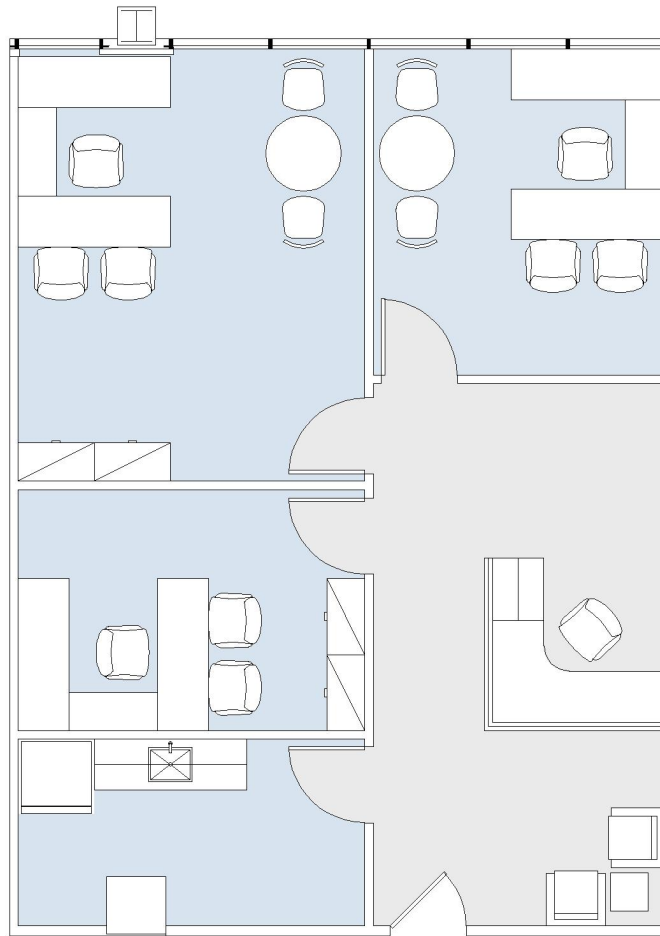

# 8383 WILSHIRE

SUITE 363 | 1,084 RSF

BEVERLY HILLS

#### SUITE CONFIGURATION

OFFICES:	3
RECEPTION:	1
KITCHEN:	1

NOT TO SCALE

FURNITURE NOT INCLUDED

For more information, please contact:

310.255.7777

leasing@douglasemmett.com

**Douglas  
Emmett**