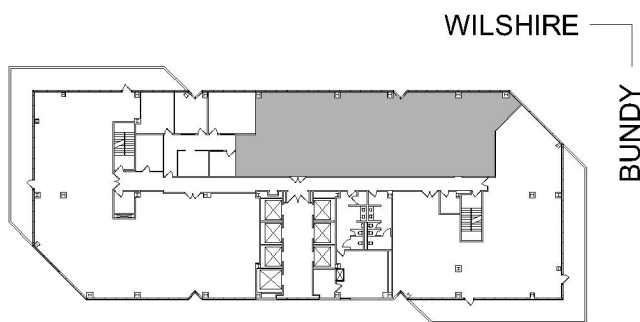

12100 WILSHIRE

SUITE 1950 | 3,925 RSF

BRENTWOOD-WILSHIRE

SUITE CONFIGURATION

OFFICES:	2
CONFERENCE ROOM:	3
RECEPTION:	1
KITCHEN:	1
IT ROOM:	1

NOT TO SCALE
FURNITURE NOT INCLUDED

For more information, please contact: