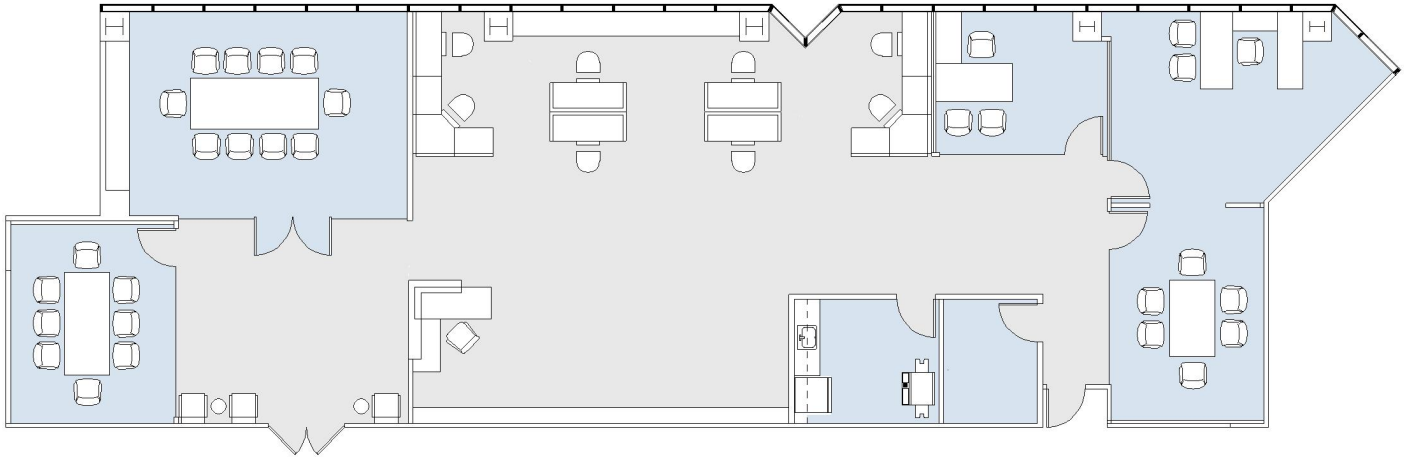

12100 WILSHIRE

SUITE 1950 | 3,925 RSF

BRENTWOOD-WILSHIRE

SUITE CONFIGURATION

OFFICES:	2
CONFERENCE ROOM:	3
RECEPTION:	1
KITCHEN:	1
IT ROOM:	1

NOT TO SCALE
FURNITURE NOT INCLUDED

For more information, please contact: