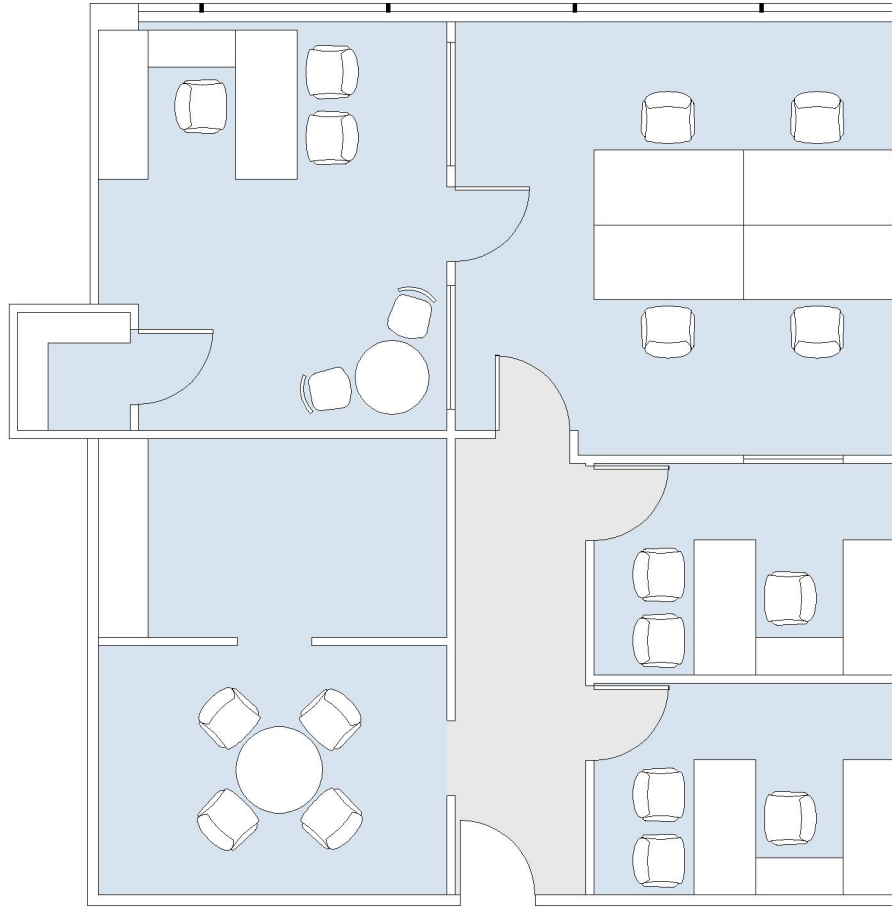

11704 WILSHIRE

BARRINGTON PLAZA - COMMERCIAL

SUITE 202 | 1,381 RSF

BRENTWOOD-WILSHIRE

SUITE CONFIGURATION

OFFICES:	3
OPEN OFFICE:	1
CONFERENCE ROOM:	1
STORAGE:	2

NOT TO SCALE
FURNITURE NOT INCLUDED

For more information, please contact: