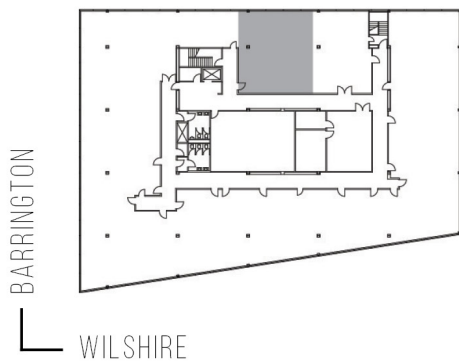

# 11704 BARRINGTON PLAZA - COMMERCIAL SUITE 202 | 1,381 RSF

### AS BUILT CONFIGURATION

TREATMENT ROOMS:	6
OFFICE:	2
RECEPTION	1
KITCHEN:	1
RESTEROOM:	1

NOT TO SCALE  
FURNITURE NOT INCLUDED

For more information, please contact:

310.255.7777  
leasing@douglasemmett.com