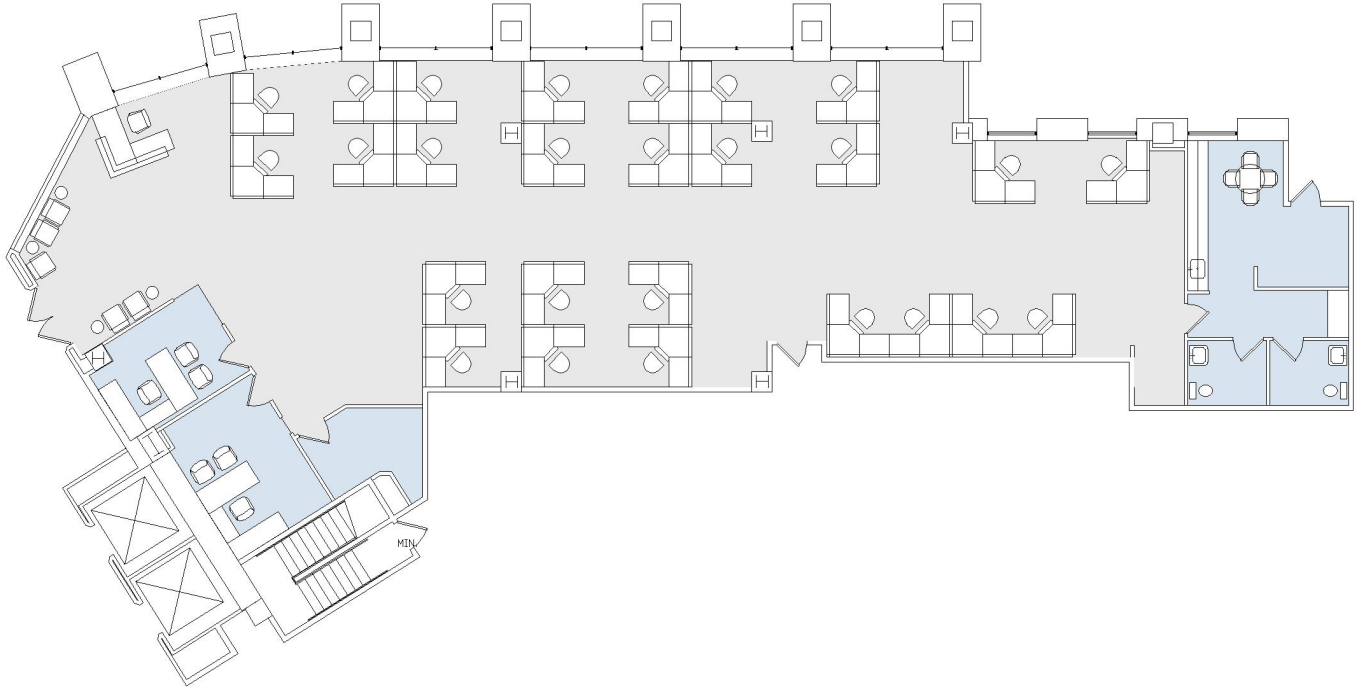

11900 OLYMPIC

BUNDY/OLYMPIC

SUITE 100 | 4,667 RSF

SAWTELLE/WEST LA

SUITE CONFIGURATION

OFFICES:	2
RECEPTION:	1
KITCHEN:	1
RESTROOMS:	2
STORAGE:	1

NOT TO SCALE

FURNITURE NOT INCLUDED