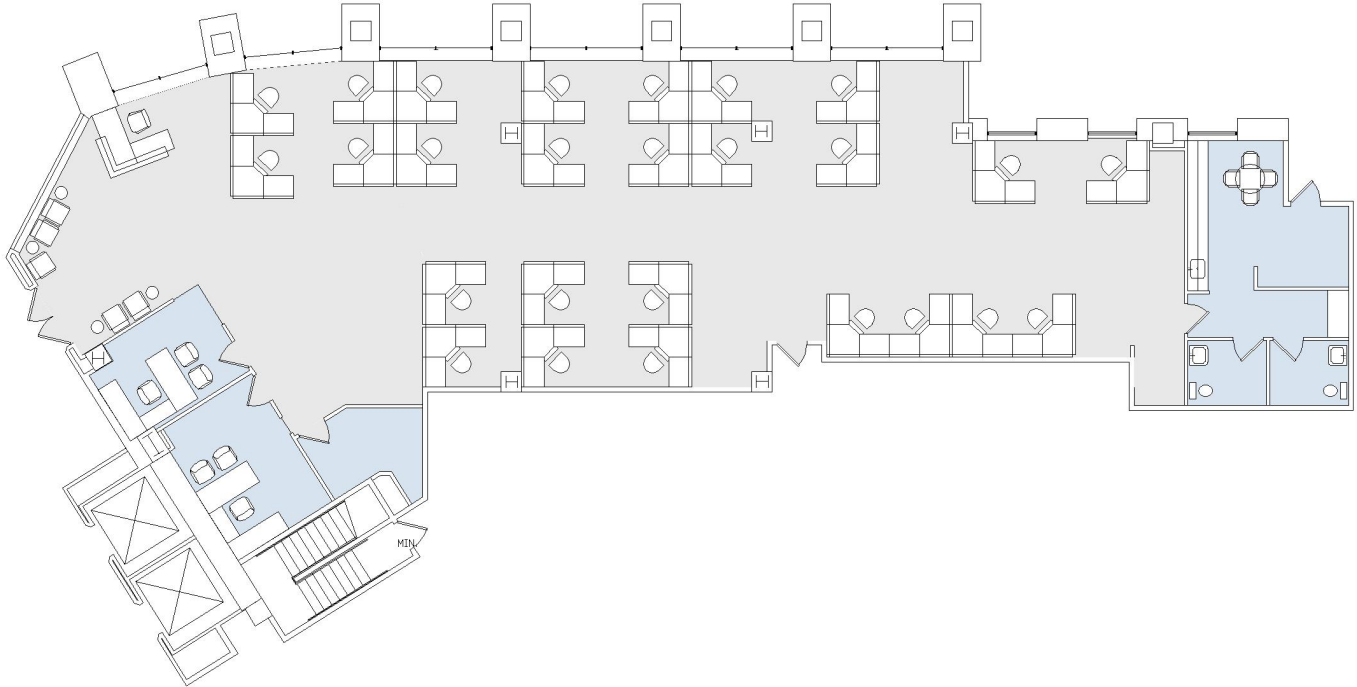

11900

BUNDY/OLYMPIC

SUITE 100 | 4,667 RSF

SAWTELLE/WEST LA

OLYMPIC

SUITE CONFIGURATION

OFFICES:	2
RECEPTION:	1
KITCHEN:	1
RESTROOMS:	2
STORAGE:	1

NOT TO SCALE