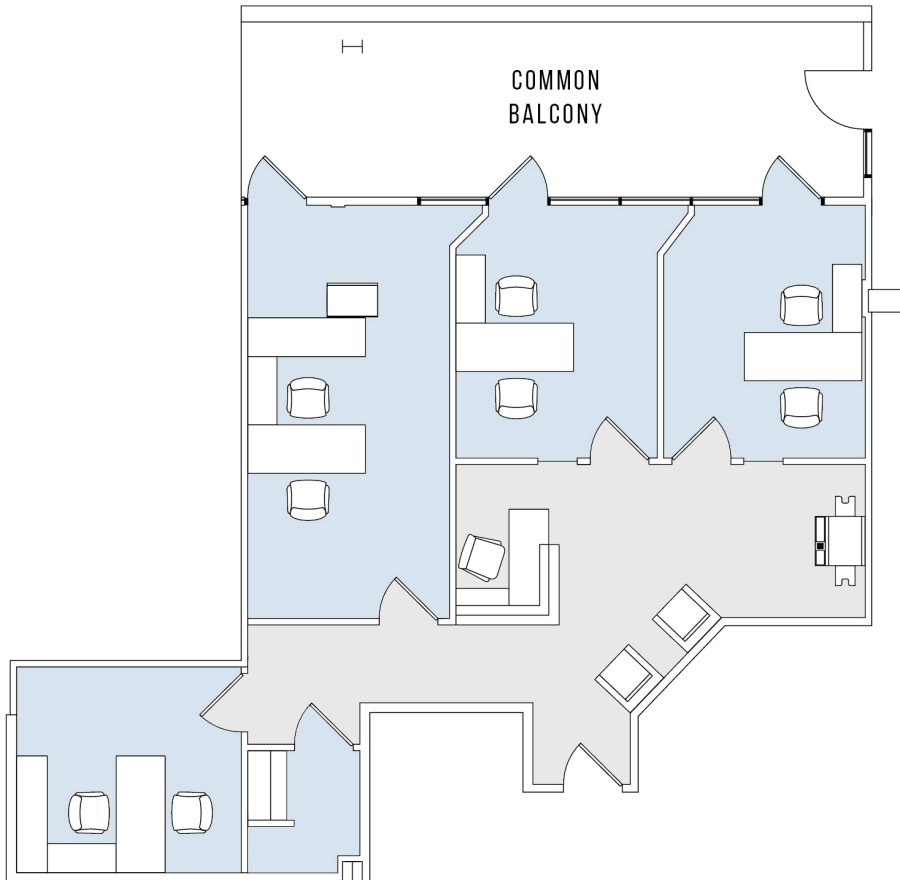

530 WILSHIRE

VERONA

SUITE 207 | 1,272 RSF

SANTA MONICA

AS-BUILT CONFIGURATION

OFFICES:	4
RECEPTION AREA:	1
I.T. ROOM:	1

ADJUSTED FOR SOCIAL DISTANCING
NOT TO SCALE
FURNITURE NOT INCLUDED

For more information, please contact: