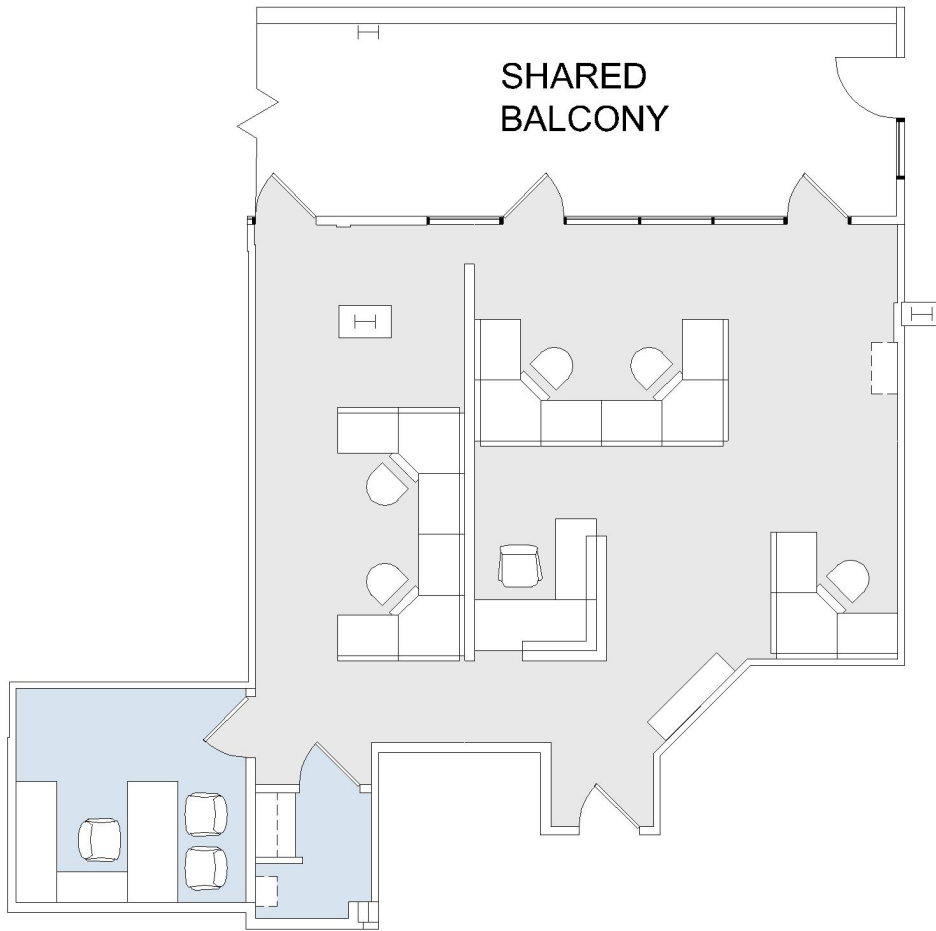

530

VERONA

SUITE 207 | 1,272 RSF

SANTA MONICA

WILSHIRE

SUITE CONFIGURATION

OFFICES:	1
RECEPTION:	1
IT ROOM:	1

NOT TO SCALE
FURNITURE NOT INCLUDED