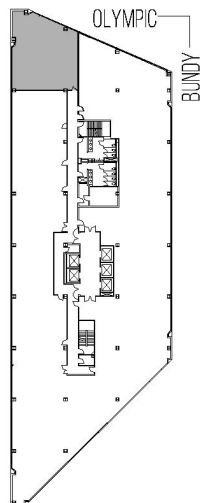

11835 OLYMPIC

WESTSIDE TOWERS EAST TOWER

SUITE 1250 | 1,992 RSF

SAWTELLE/WEST LA

AS-BUILT CONFIGURATION

| | |
|------------------|---|
| OFFICES: | 4 |
| CONFERENCE ROOM: | 1 |
| RECEPTION: | 1 |
| KITCHEN: | 1 |

NOT TO SCALE
FURNITURE NOT INCLUDED

For more information, please contact:

310.255.7777
leasing@douglasemmett.com

**Douglas
Emmett**