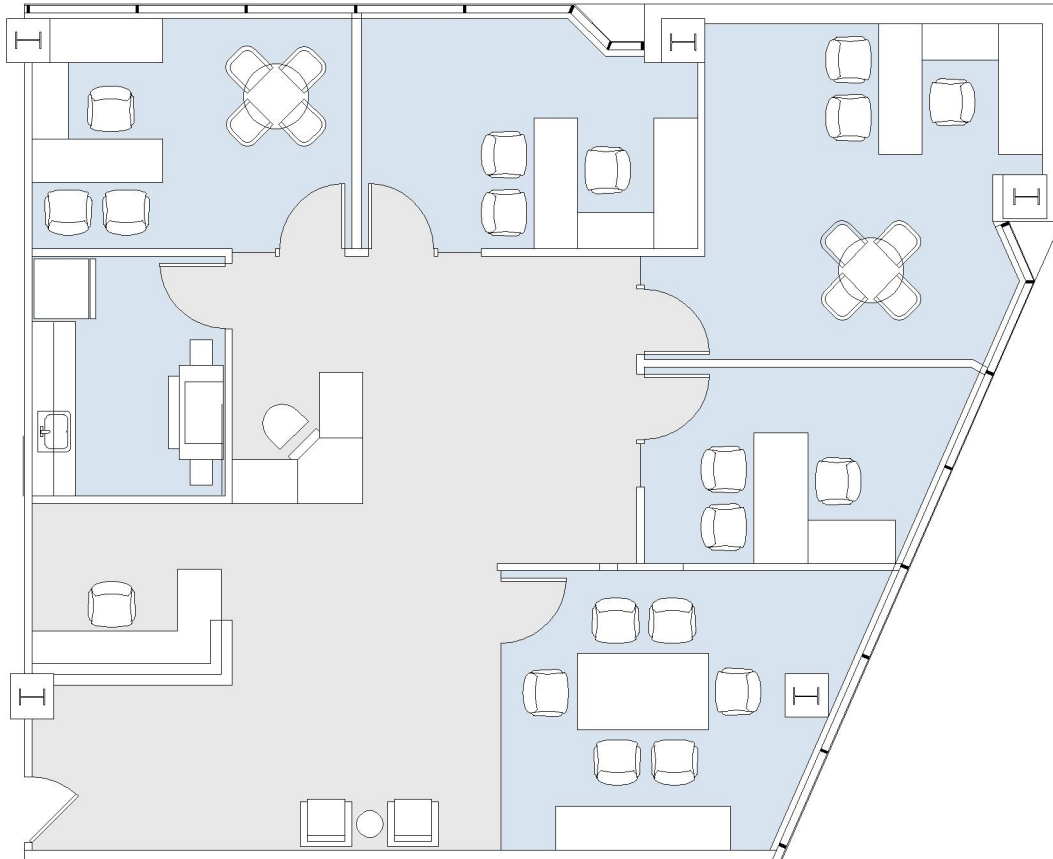

11835 OLYMPIC

WESTSIDE TOWERS EAST TOWER

SUITE 1250 | 1,992 RSF

SAWTELLE/WEST LA

AS-BUILT CONFIGURATION

| | |
|------------------|---|
| OFFICES: | 4 |
| CONFERENCE ROOM: | 1 |
| RECEPTION: | 1 |
| KITCHEN: | 1 |

NOT TO SCALE
FURNITURE NOT INCLUDED

For more information, please contact:

310.255.7777
leasing@douglasemmett.com

**Douglas
Emmett**