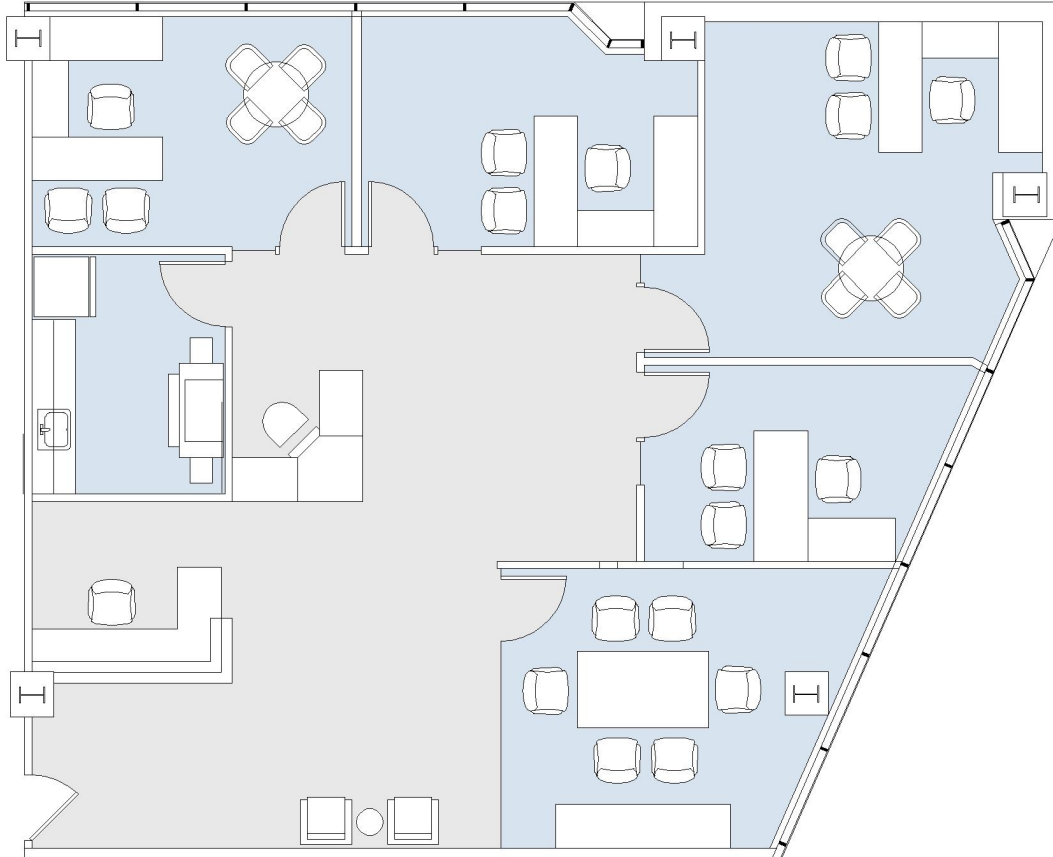

11835

WESTSIDE TOWERS EAST TOWER

SUITE 1250 | 1,992 RSF

SAWTELLE/WEST LA

OLYMPIC

AS-BUILT CONFIGURATION

OFFICES:	4
CONFERENCE ROOM:	1
RECEPTION:	1
KITCHEN:	1

NOT TO SCALE
FURNITURE NOT INCLUDED