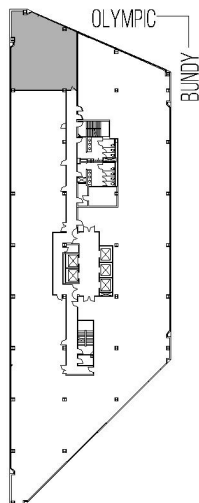

11835

WESTSIDE TOWERS EAST TOWER

SUITE 1250 | 1,992 RSF

SAWTELLE/WEST LA

OLYMPIC

AS-BUILT CONFIGURATION

OFFICES:	4
CONFERENCE ROOM:	1
RECEPTION:	1
KITCHEN:	1

NOT TO SCALE
FURNITURE NOT INCLUDED