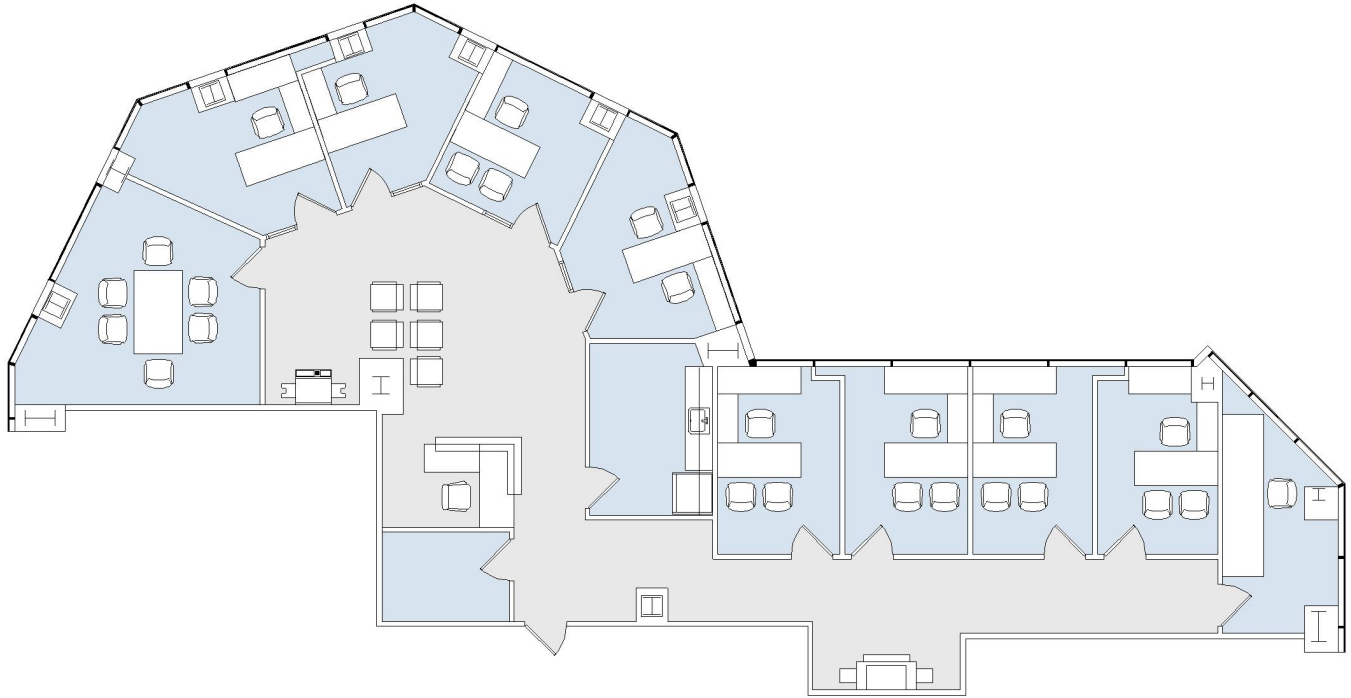

10940 WILSHIRE

THE TOWER

SUITE 710 | 2,982 RSF

WESTWOOD

SUITE CONFIGURATION

OFFICES:	9
CONFERENCE ROOM:	1
RECEPTION:	1
KITCHEN:	1
STORAGE:	1

NOT TO SCALE
FURNITURE NOT INCLUDED

For more information, please contact: