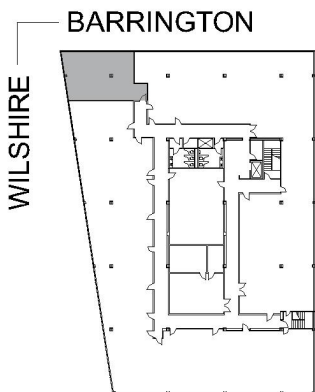

# 11704 BARRINGTON PLAZA - COMMERCIAL SUITE 250 | 869 RSF

### AS-BUILT CONFIGURATION

OFFICES:	3
WAITING ROOM:	1
KITCHEN:	1

NOT TO SCALE  
FURNITURE NOT INCLUDED

For more information, please contact:

310.255.7777  
leasing@douglasemmett.com

**Douglas  
Emmett**