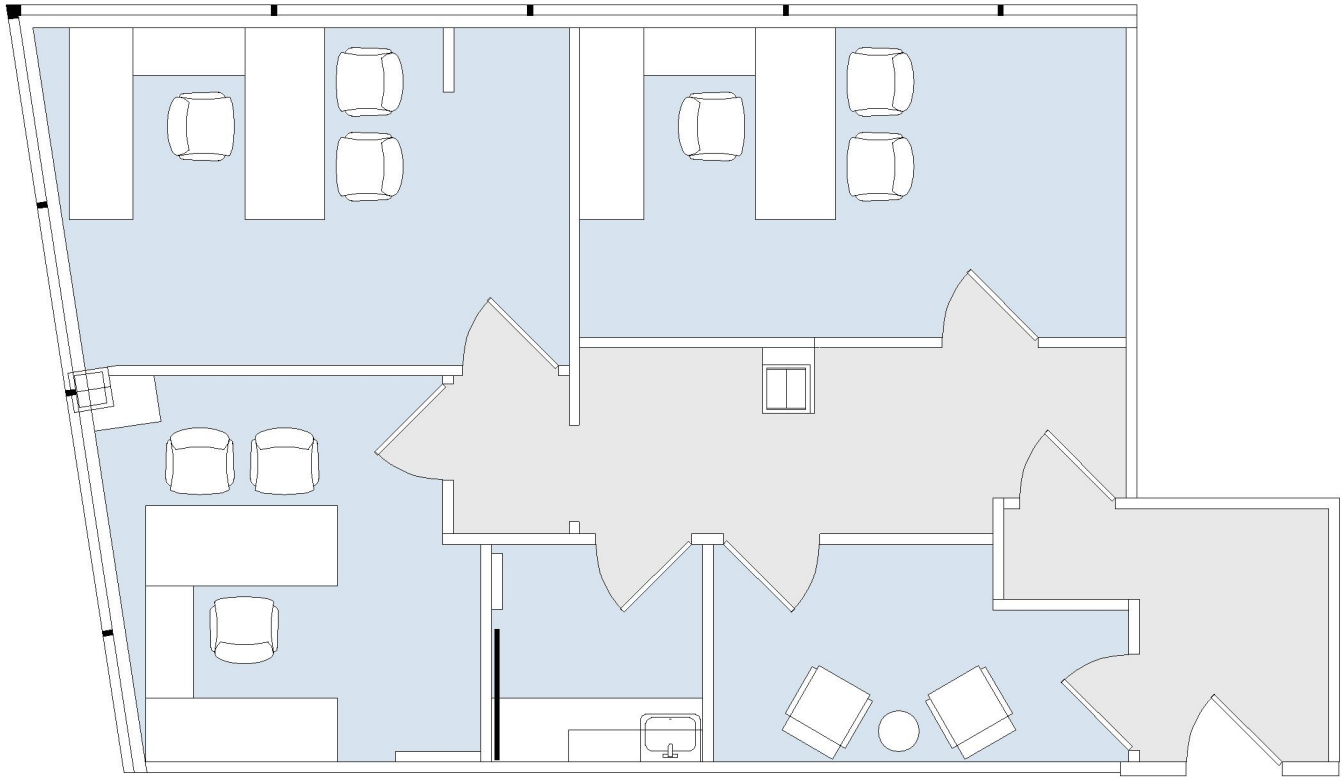

# 11704 BARRINGTON PLAZA - COMMERCIAL SUITE 250 | 869 RSF

### AS-BUILT CONFIGURATION

OFFICES:	3
WAITING ROOM:	1
KITCHEN:	1

NOT TO SCALE  
FURNITURE NOT INCLUDED

For more information, please contact:

310.255.7777  
leasing@douglasemmett.com

**Douglas  
Emmett**