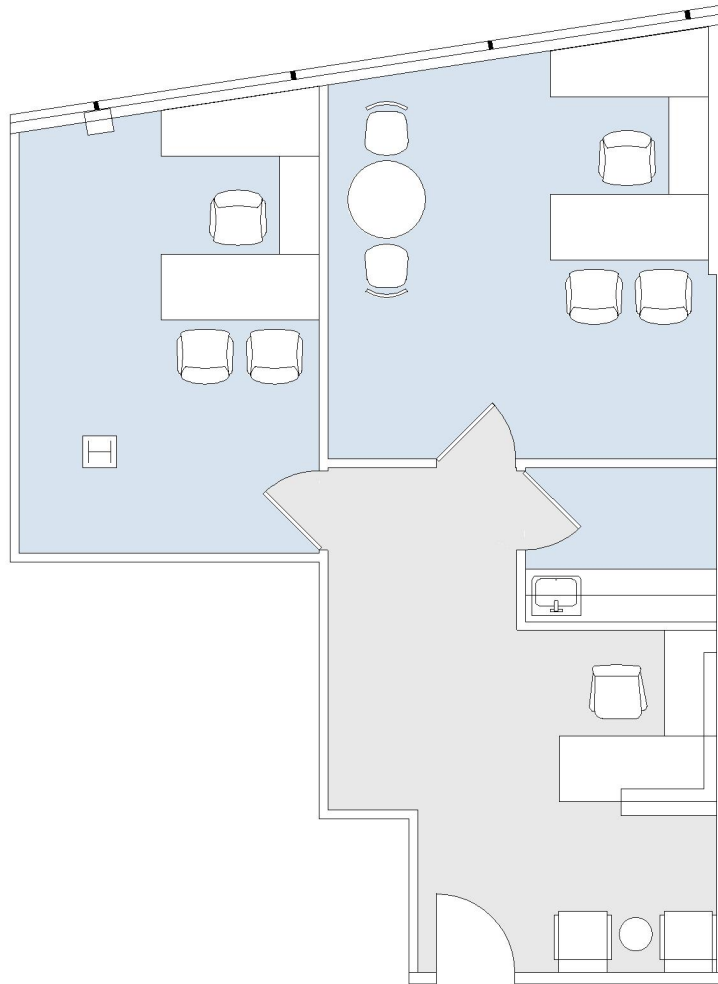

11704 WILSHIRE

BARRINGTON PLAZA - COMMERCIAL

SUITE 250 | 869 RSF

BRENTWOOD-WILSHIRE

SUITE CONFIGURATION

OFFICES:	2
RECEPTION:	1
KITCHEN:	1

NOT TO SCALE
FURNITURE NOT INCLUDED

For more information, please contact: