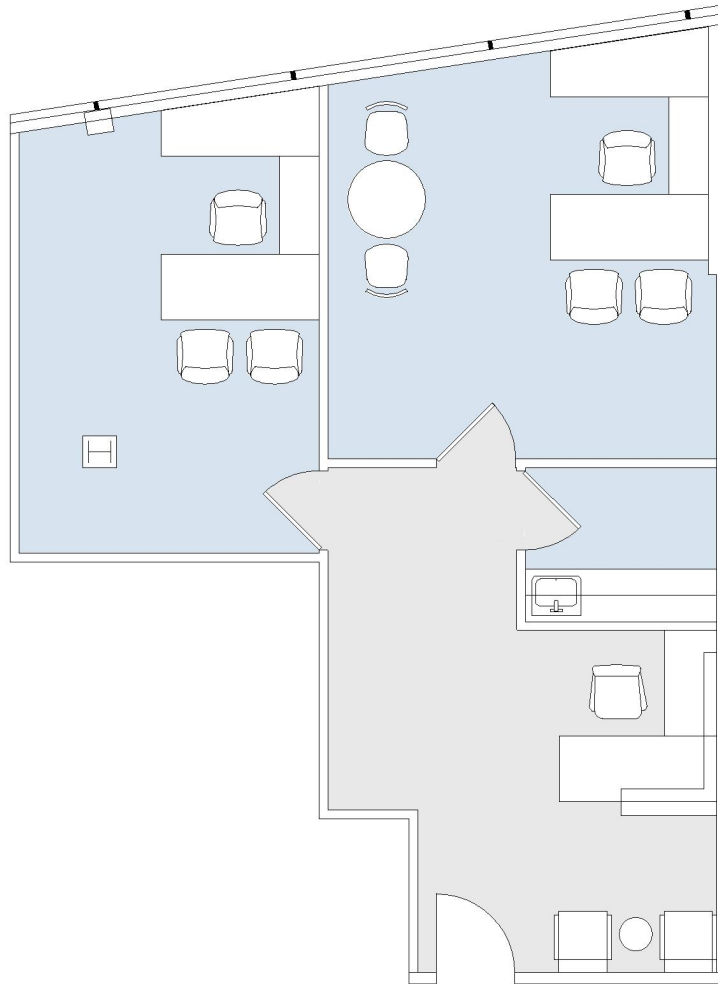

# 11704 WILSHIRE

BARRINGTON PLAZA - COMMERCIAL

SUITE 250 | 869 RSF

BRENTWOOD-WILSHIRE

#### SUITE CONFIGURATION

OFFICES:	2
RECEPTION:	1
KITCHEN:	1

NOT TO SCALE  
FURNITURE NOT INCLUDED

For more information, please contact:

310.255.7777  
leasing@douglasemmett.com

**Douglas  
Emmett**