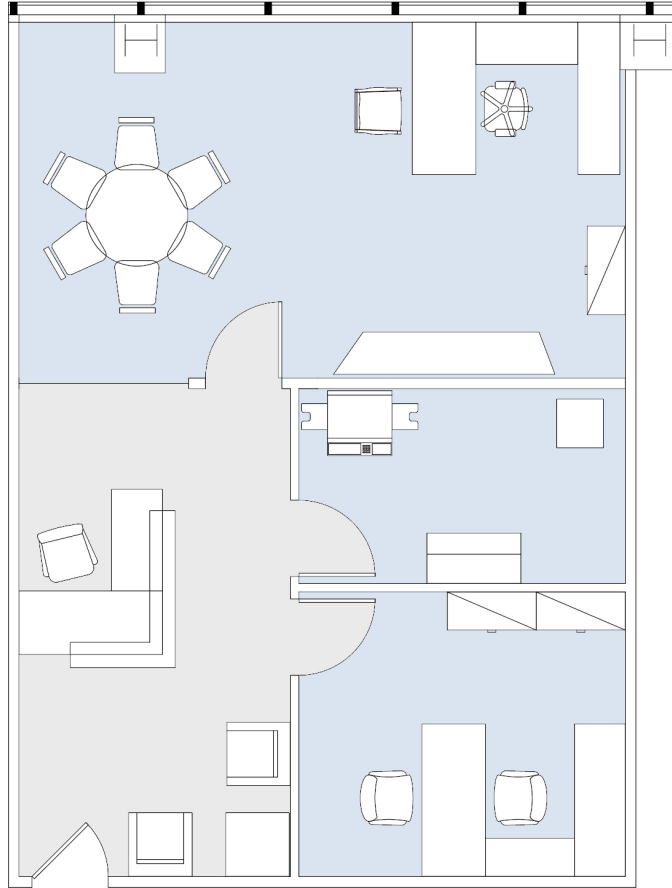

21550

OXNARD STREET

WARNER CENTER TOWER - II

SUITE 480 | 1,001 RSF

WOODLAND HILLS

AS-BUILT CONFIGURATION

OFFICES:	2
RECEPTION:	1
I.T. ROOM:	1

ADJUSTED FOR SOCIAL DISTANCING
NOT TO SCALE
FURNITURE NOT INCLUDED