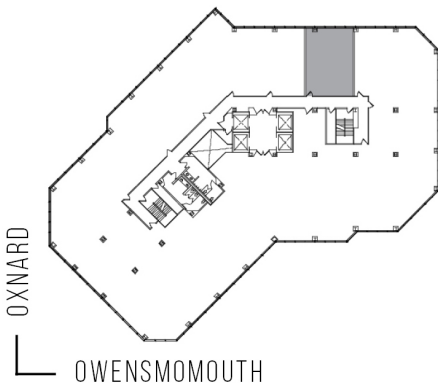

21550

OXNARD STREET

WARNER CENTER TOWER - II

SUITE 480 | 1,001 RSF

WOODLAND HILLS

AS-BUILT CONFIGURATION

OFFICES:	2
RECEPTION:	1
I.T. ROOM:	1

ADJUSTED FOR SOCIAL DISTANCING
NOT TO SCALE
FURNITURE NOT INCLUDED