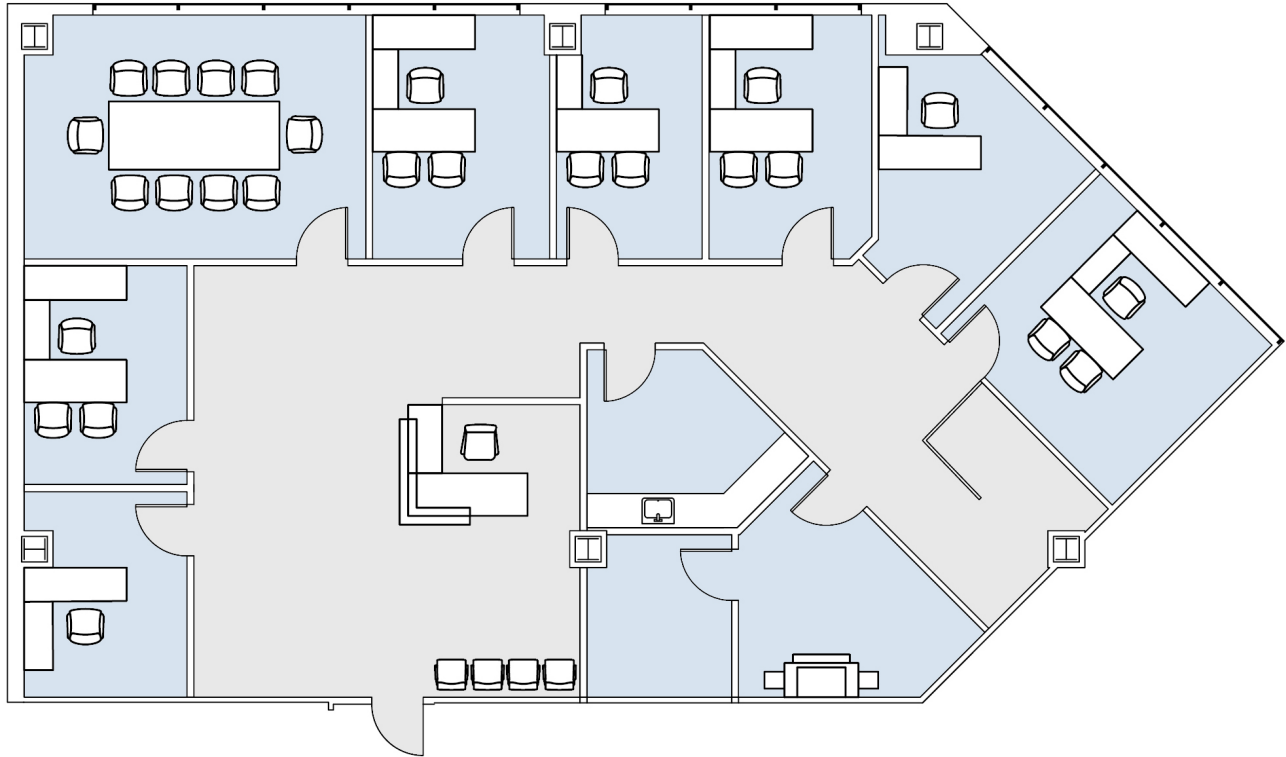

10990 WILSHIRE

ONE WESTWOOD

SUITE 440 | 3,117 RSF

WESTWOOD

AS-BUILT CONFIGURATION

OFFICES:	7
CONFERENCE ROOM:	1
SERVER ROOM:	1
COPY ROOM:	1
KITCHEN:	1

NOT TO SCALE
FURNITURE NOT INCLUDED

For more information, please contact: