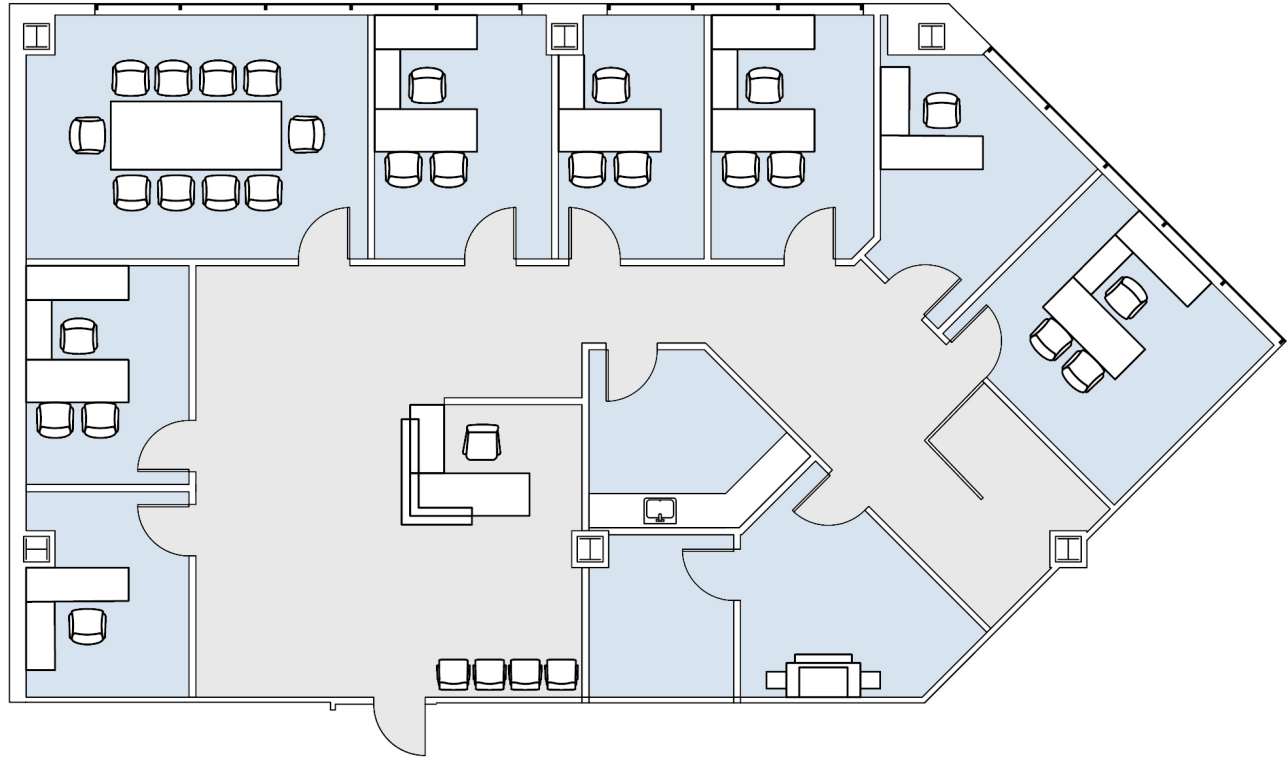

10990

ONE WESTWOOD

SUITE 440 | 3,117 RSF

WESTWOOD

WILSHIRE

AS-BUILT CONFIGURATION

OFFICES:	7
CONFERENCE ROOM:	1
SERVER ROOM:	1
COPY ROOM:	1
KITCHEN:	1

NOT TO SCALE
FURNITURE NOT INCLUDED

For more information, please contact:

310.255.7777
leasing@douglasemmett.com

**Douglas
Emmett**